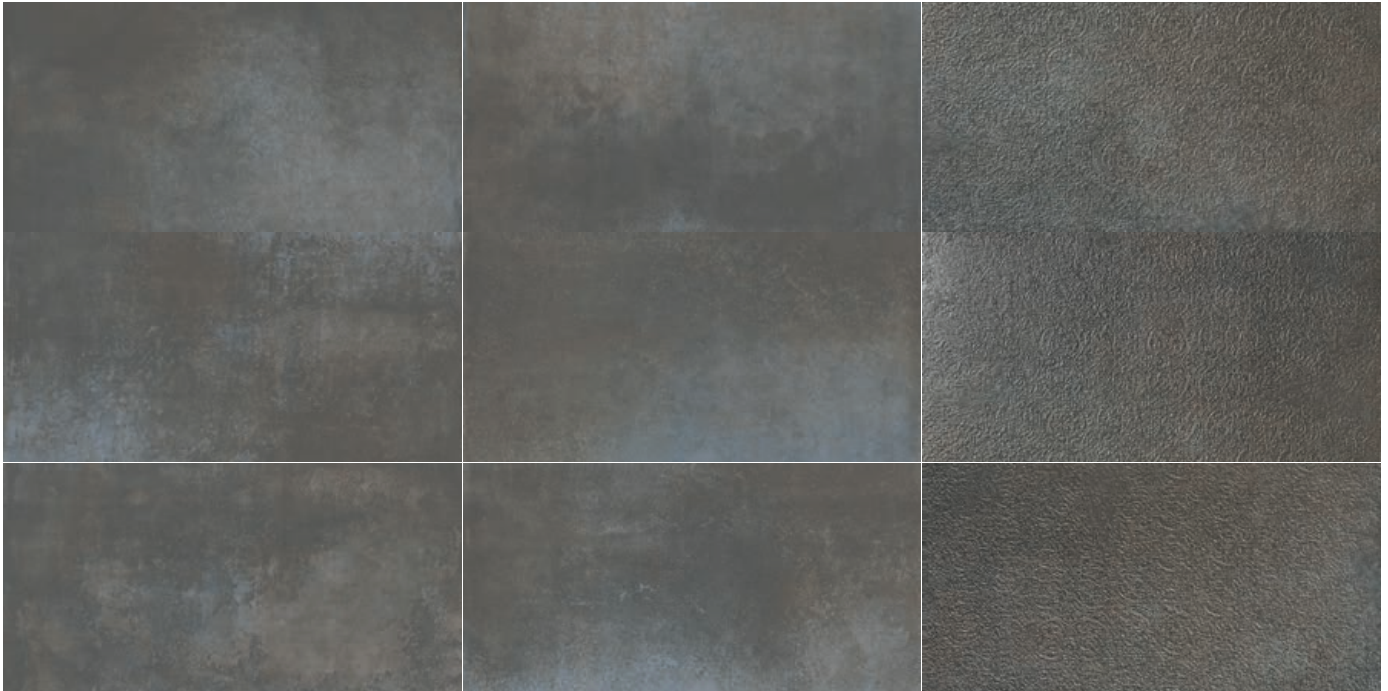

PB1M · PB6M
PB9M · PB7M

STATEROOM

Variationsvielfalt
Shade variation

 3 60 x 120 cm | OLD WHITE

 3 60 x 120 cm | GREY

STATEROOM

Variationsvielfalt
Shade variation

 3 60 x 120 cm | TARMAC