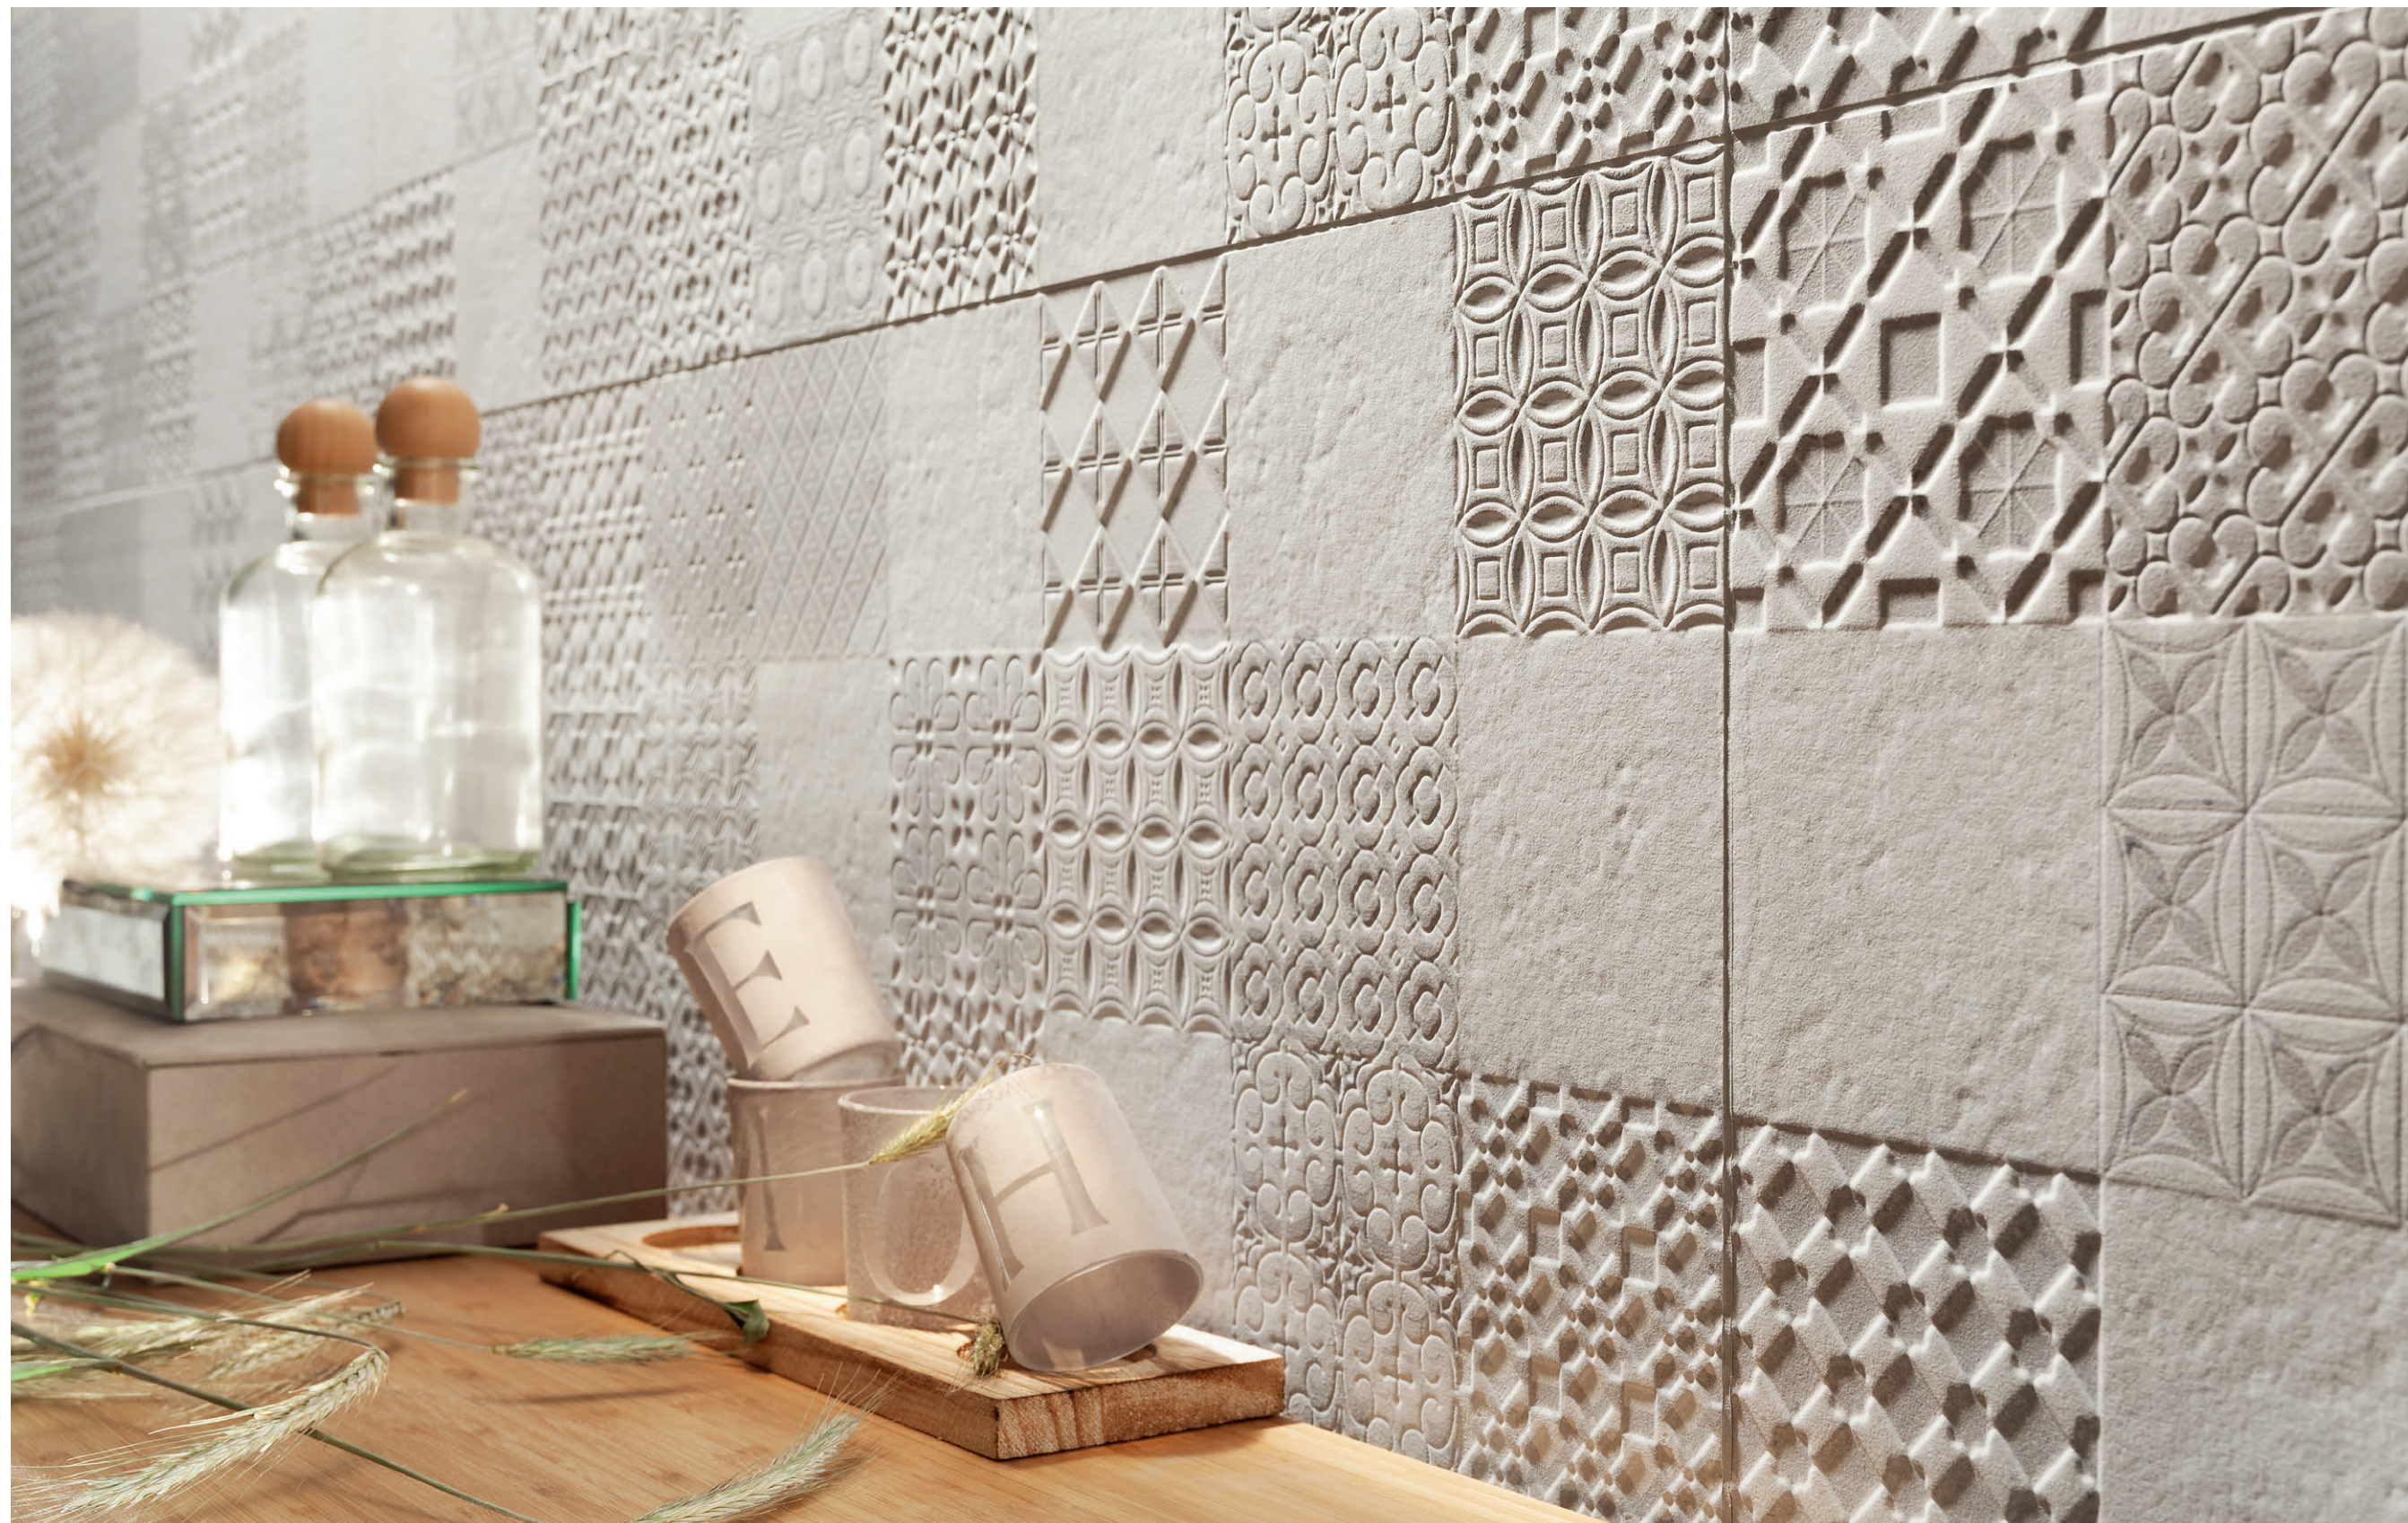

33x90

INTEGRALLY

33 x 90

INTEGRALLY

INTEGRALLY WHITE
plytka ścienna | wall tile
898 x 328 x 10 mm MAT | MATT

INTEGRALLY WHITE STR
plytka ścienna | wall tile
898 x 328 x 10 mm MAT | MATT

INTEGRALLY LINE STR
plytka ścienna | wall tile
898 x 328 x 10 mm MAT | MATT

INTEGRALLY GRAPHITE STR
plytka ścienna | wall tile
898 x 328 x 10 mm MAT | MATT

INTEGRALLY GREY STR
plytka ścienna | wall tile
898 x 328 x 10 mm MAT | MATT

INTEGRALLY GREY
dekor ścienny | wall decoration
898 x 328 x 10 mm MAT | MATT

INTEGRALLY LIGHT GREY STR
plytka ścienna | wall tile
898 x 328 x 10 mm MAT | MATT

INTEGRALLY LIGHT GREY
dekor ścienny | wall decoration
898 x 328 x 10 mm MAT | MATT

STEEL BLACK POL
listwa ścienna | wall border
898 x 20 x 10 mm POLER | POLISHED

STEEL 25 POL
listwa ścienna | wall border
898 x 20 x 10 mm POLER | POLISHED

INTEGRALLY LIGHT GREY STR
plytka gresowa | wall tile
598 x 598 x 10 mm MAT | MATT
 * R10

INTEGRALLY GREY STR
plytka gresowa | wall tile
598 x 598 x 10 mm MAT | MATT
 * R10