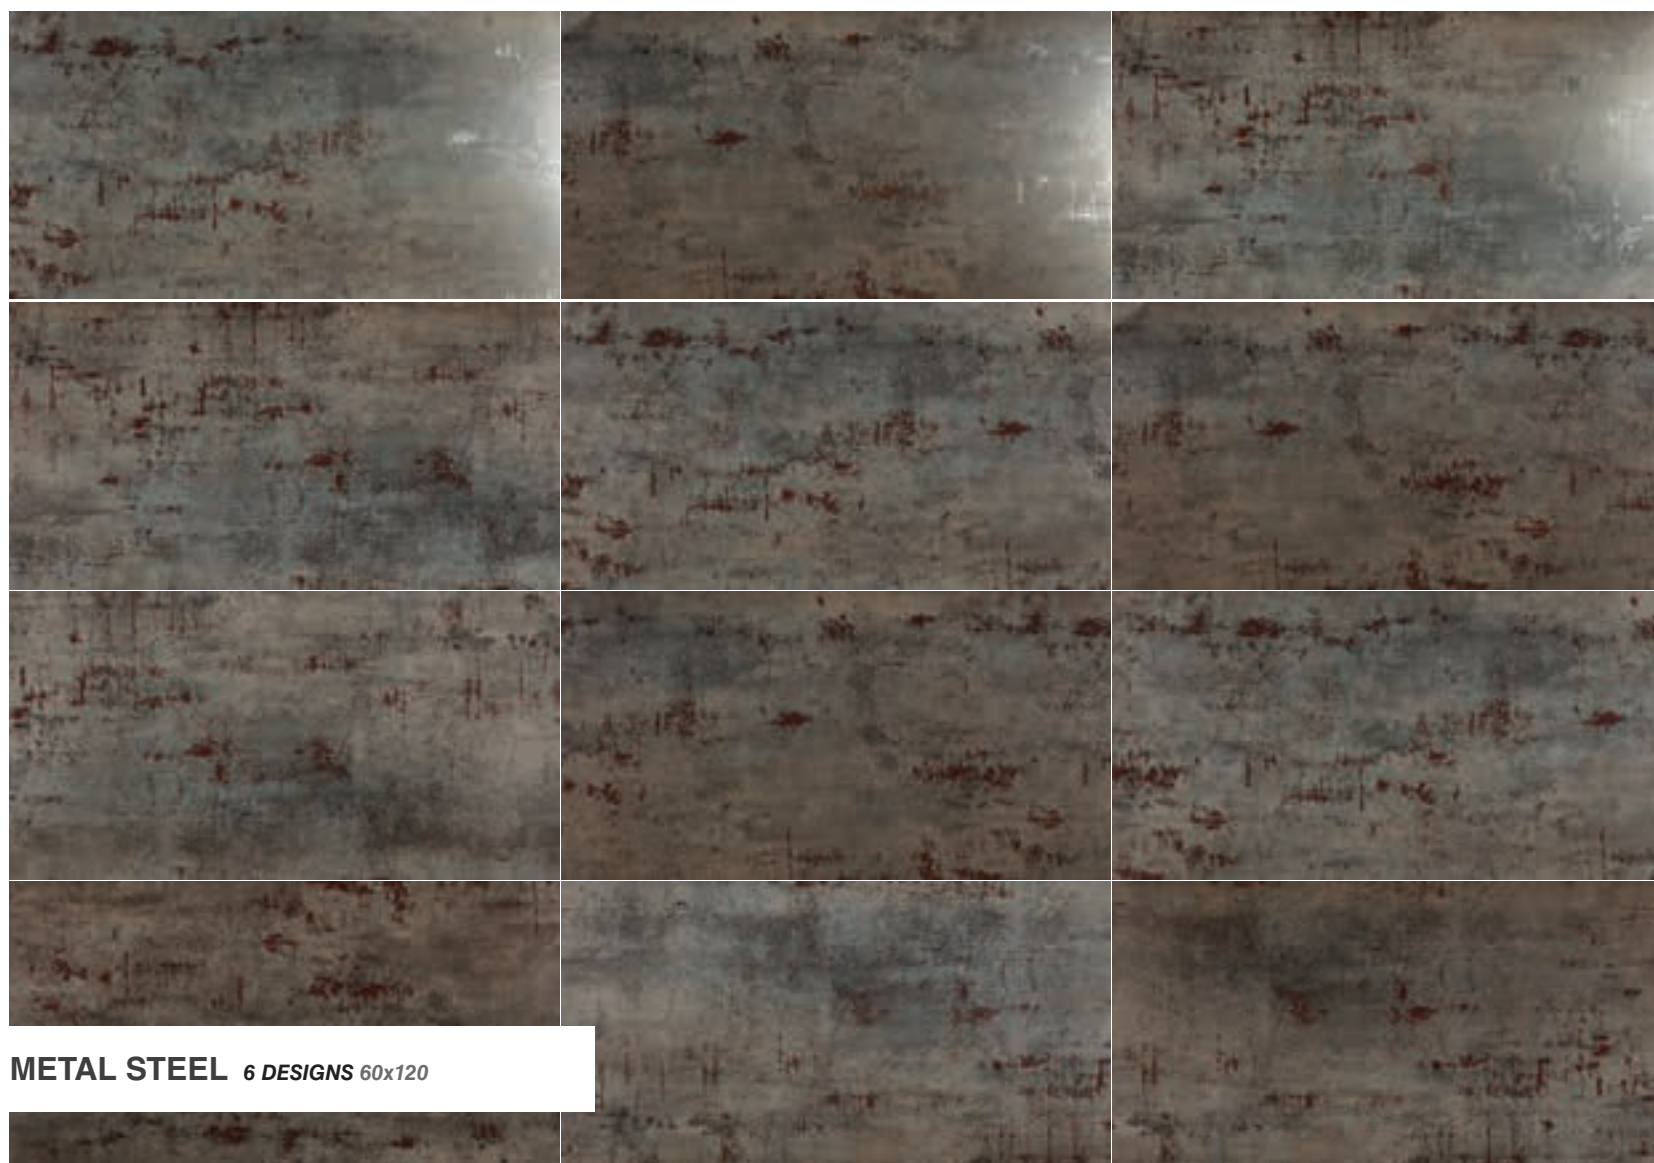

METAL STEEL 6 DESIGNS 60x120