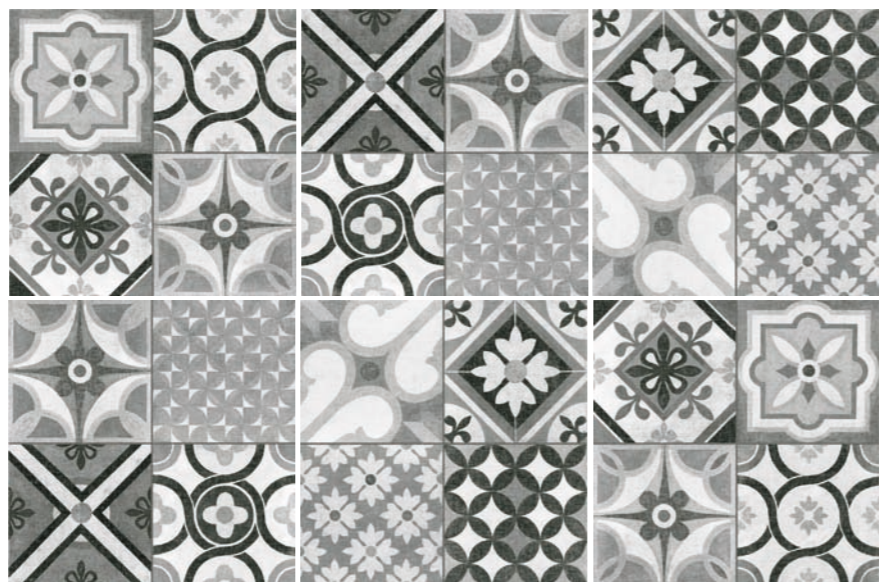

FORMATS

DESIGNS 2

60x60 24"x24"
□ NATURAL M 13

DESIGNS 3

45x45 18"x18"
○ NATURAL M 10

MONO
60x60

NCS S 2002 Y

MULTI
60x60