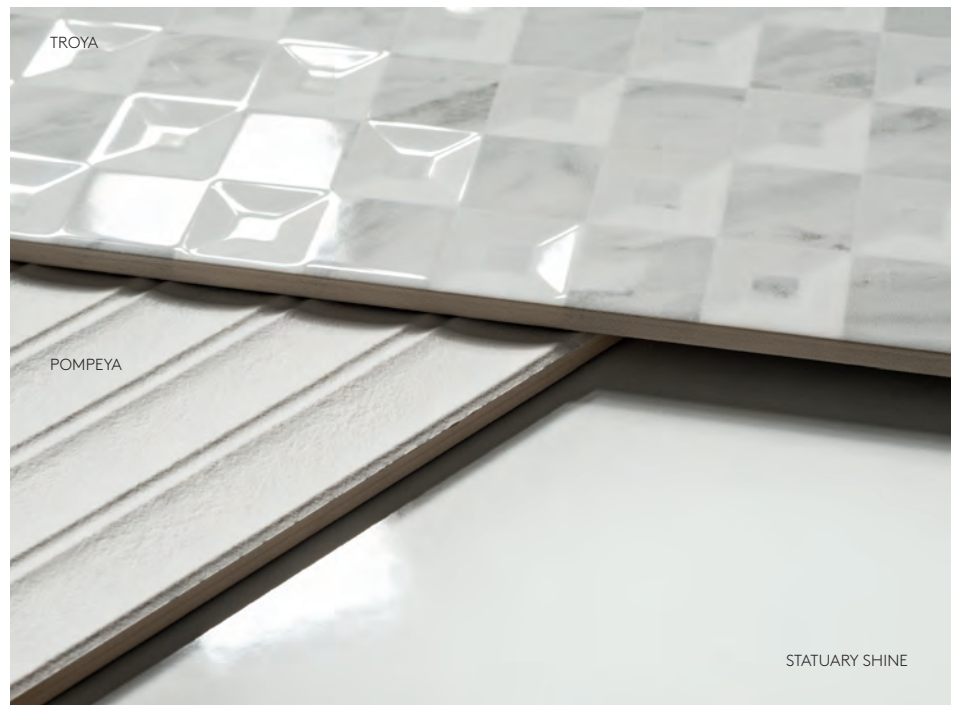

ZÓCALO STATUARY MATT
20 X 25 / 8"X10" K33/P

CENEFA RAISSA SILVER MATT
8 X 75 / 3" X 30" K58/P

CENEFA OLAYA SILVER SHINE
8 X 75 / 3" X 30" K58/P

CARACTERÍSTICAS TÉCNICAS · TECHNICAL CHARACTERISTICS · CARACTÉRISTIQUES TECHNIQUES · TECHNISCHE EIGENSCHAFTEN

PB PASTA BLANCA/WHITE BODY
PÂTE BLANCHE/WEISSCHERBIG

RE REVESTIMIENTO/WALL TILE
FAÏENCE/WANDFLIESEN

V2 VARIACION LEVE/SLIGHT VARIATION
LÉGERÉ VARIATION/LEICHT FARBSPIEL

ES ESPESOR/THICKNESS/ÉPAISSEUR/EMPFOHLENE FUGENBREITE:
25X75 - 8,7mm/0,34"
60X60 - 9mm/0,35"

FORMATO SIZE FORMAT VERPACKUNG	PZS/CAJA TILES/BOX PIÈCES/BOITE STK/BOX	M²/CAJA SQM/BOX MÈTRES/BOITE M²/BOX	Kg/CAJA Kg/BOX Kg/BOITE Kg/BOX	CAJAS/PALLET BOXES/PALLET BOITES/PALETTE BOX/PALLET	M²/PALLET SQM/PALLET MÈTRES/PALETTE M²/PALLET	Kg/PALLET Kg/PALLET MÈTRES/PALETTE Kg/PALLET
60X60	3	1.08	22.50	48	51.84	1080
25X75	7	1.31	21.19	48	62.88	1017