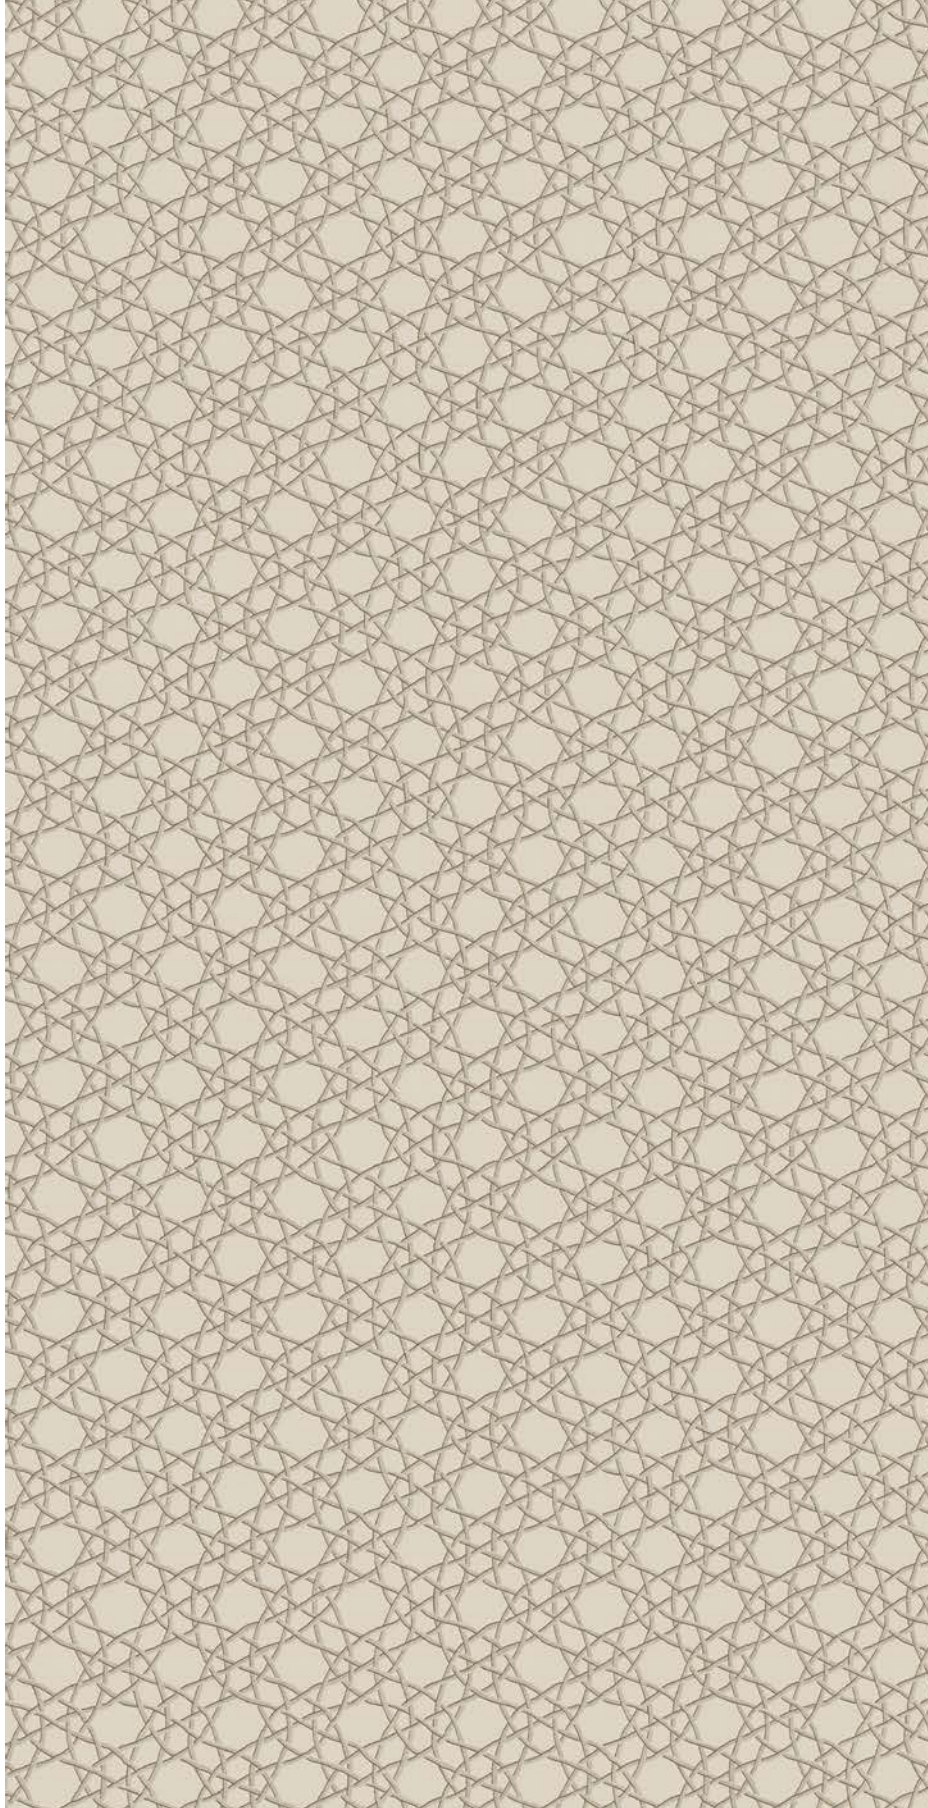

Happy Hour vaniglia

GRES PORCELLANATO DECORATO - DECORATED PORCELAIN TILES
SQUADRATO - SQUARED

6 mm 1/4"	COLOR	SURFACE	120x280 47 1/4" x 110 1/4"	120x240 47 1/4" x 94 1/2"	60x120 23 5/8" x 47 1/4"

I FILATI DI REX

HAPPY HOUR VANIGLIA

MATTE

767213

767217

767221