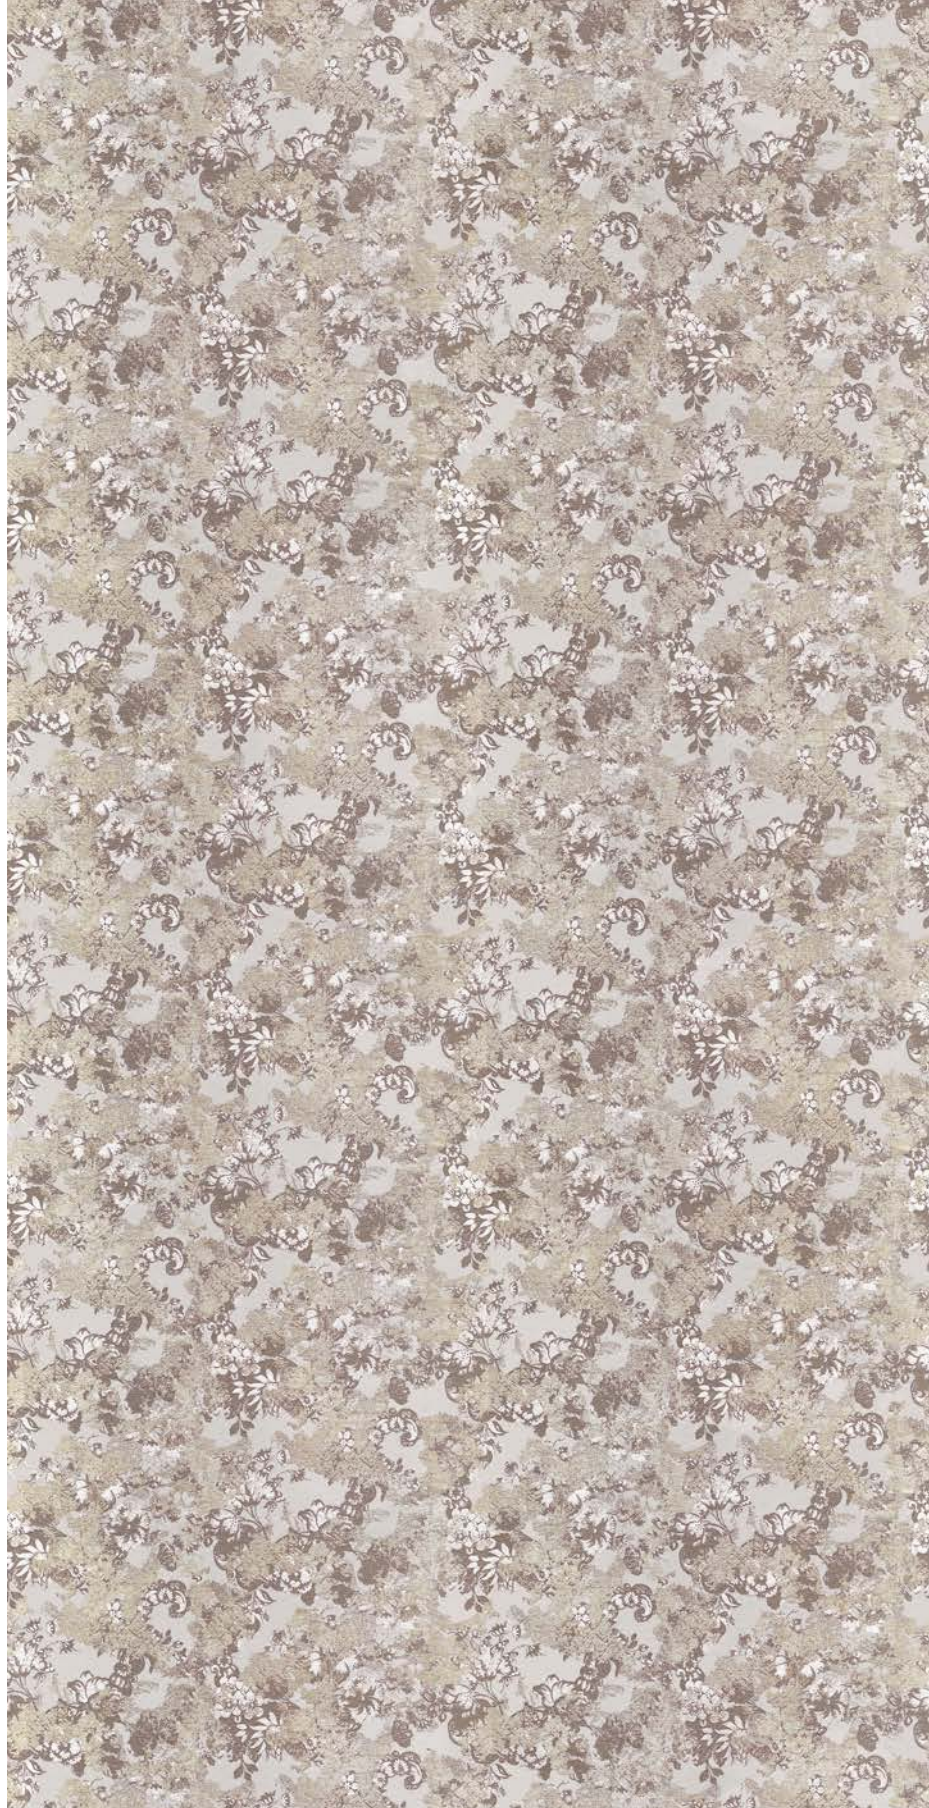

Goldfinger rugiada

GRES PORCELLANATO DECORATO - DECORATED PORCELAIN TILES
SQUADRATO - SQUARED

6 mm 1/4" ↑↓	COLOR	SURFACE	120x280 47 1/4" x 110 1/4"	120x240 47 1/4" x 94 1/2"	60x120 23 5/8" x 47 1/4"

I FILATI DI REX		GOLDFINGER RUGIADA	MATTE	767064	767099	767136