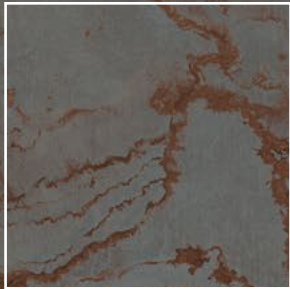

ZINC
Black

Floor & Walls
Natural 6,5mm

Natural & Skin 7,4mm

10mm

120x260
119,3 x 260,0 cm
46.97" x 102.4"

120x120
119,3 x 119,3 cm
46.97" x 46.97"

60x120
59,55 x 119,3 cm
23.45" x 46.97"

60x120
59,55 x 119,3 cm
23.45" x 46.97"

60x60
59,55 x 59,55 cm
23.45" x 23.45"

30x60
29,75 x 59,55 cm
11.71" x 23.45"

25x29
25 x 28,7 cm
9.84" x 11.42"

Natural G-3413

Natural G-3413

Natural G-1372

Natural G-1372
Skin G-1372

Natural G-1234

Natural G-1202

Single G-7274
Mix decor G-7274

Natural
Skin