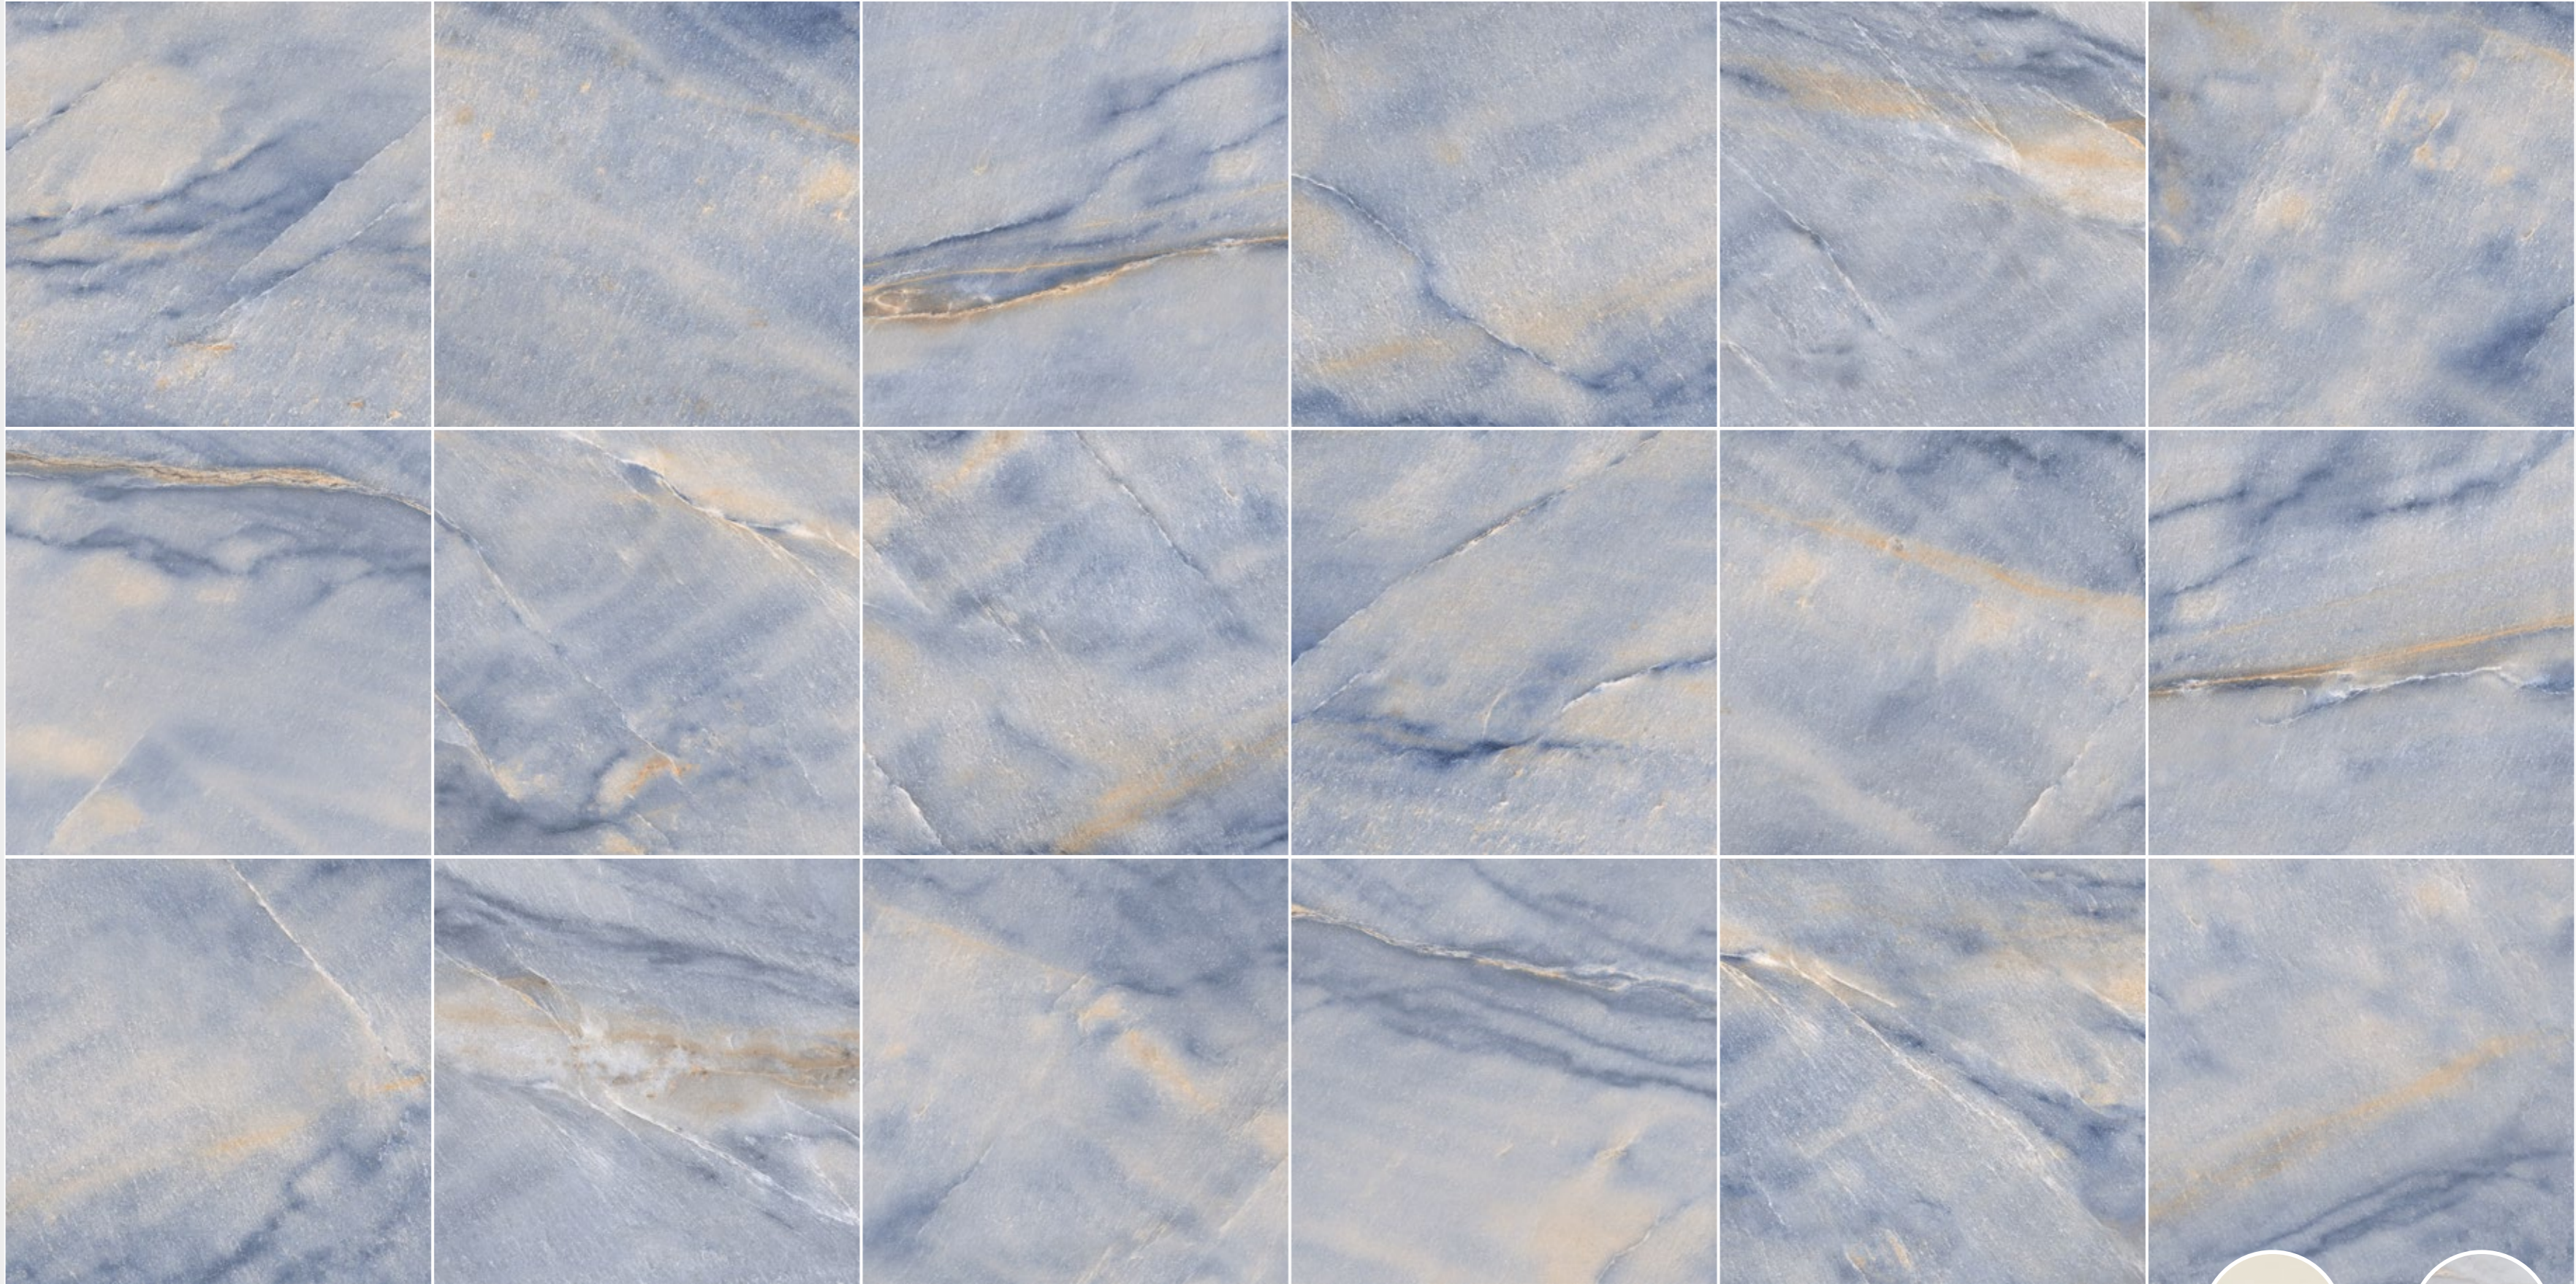

AT **BAHIA BLUE 60X120**

Ivory

White

AT **BAHIA BLUE 75X75**

Ivory

White

AT **BAHIA IVORY 60X120**

White