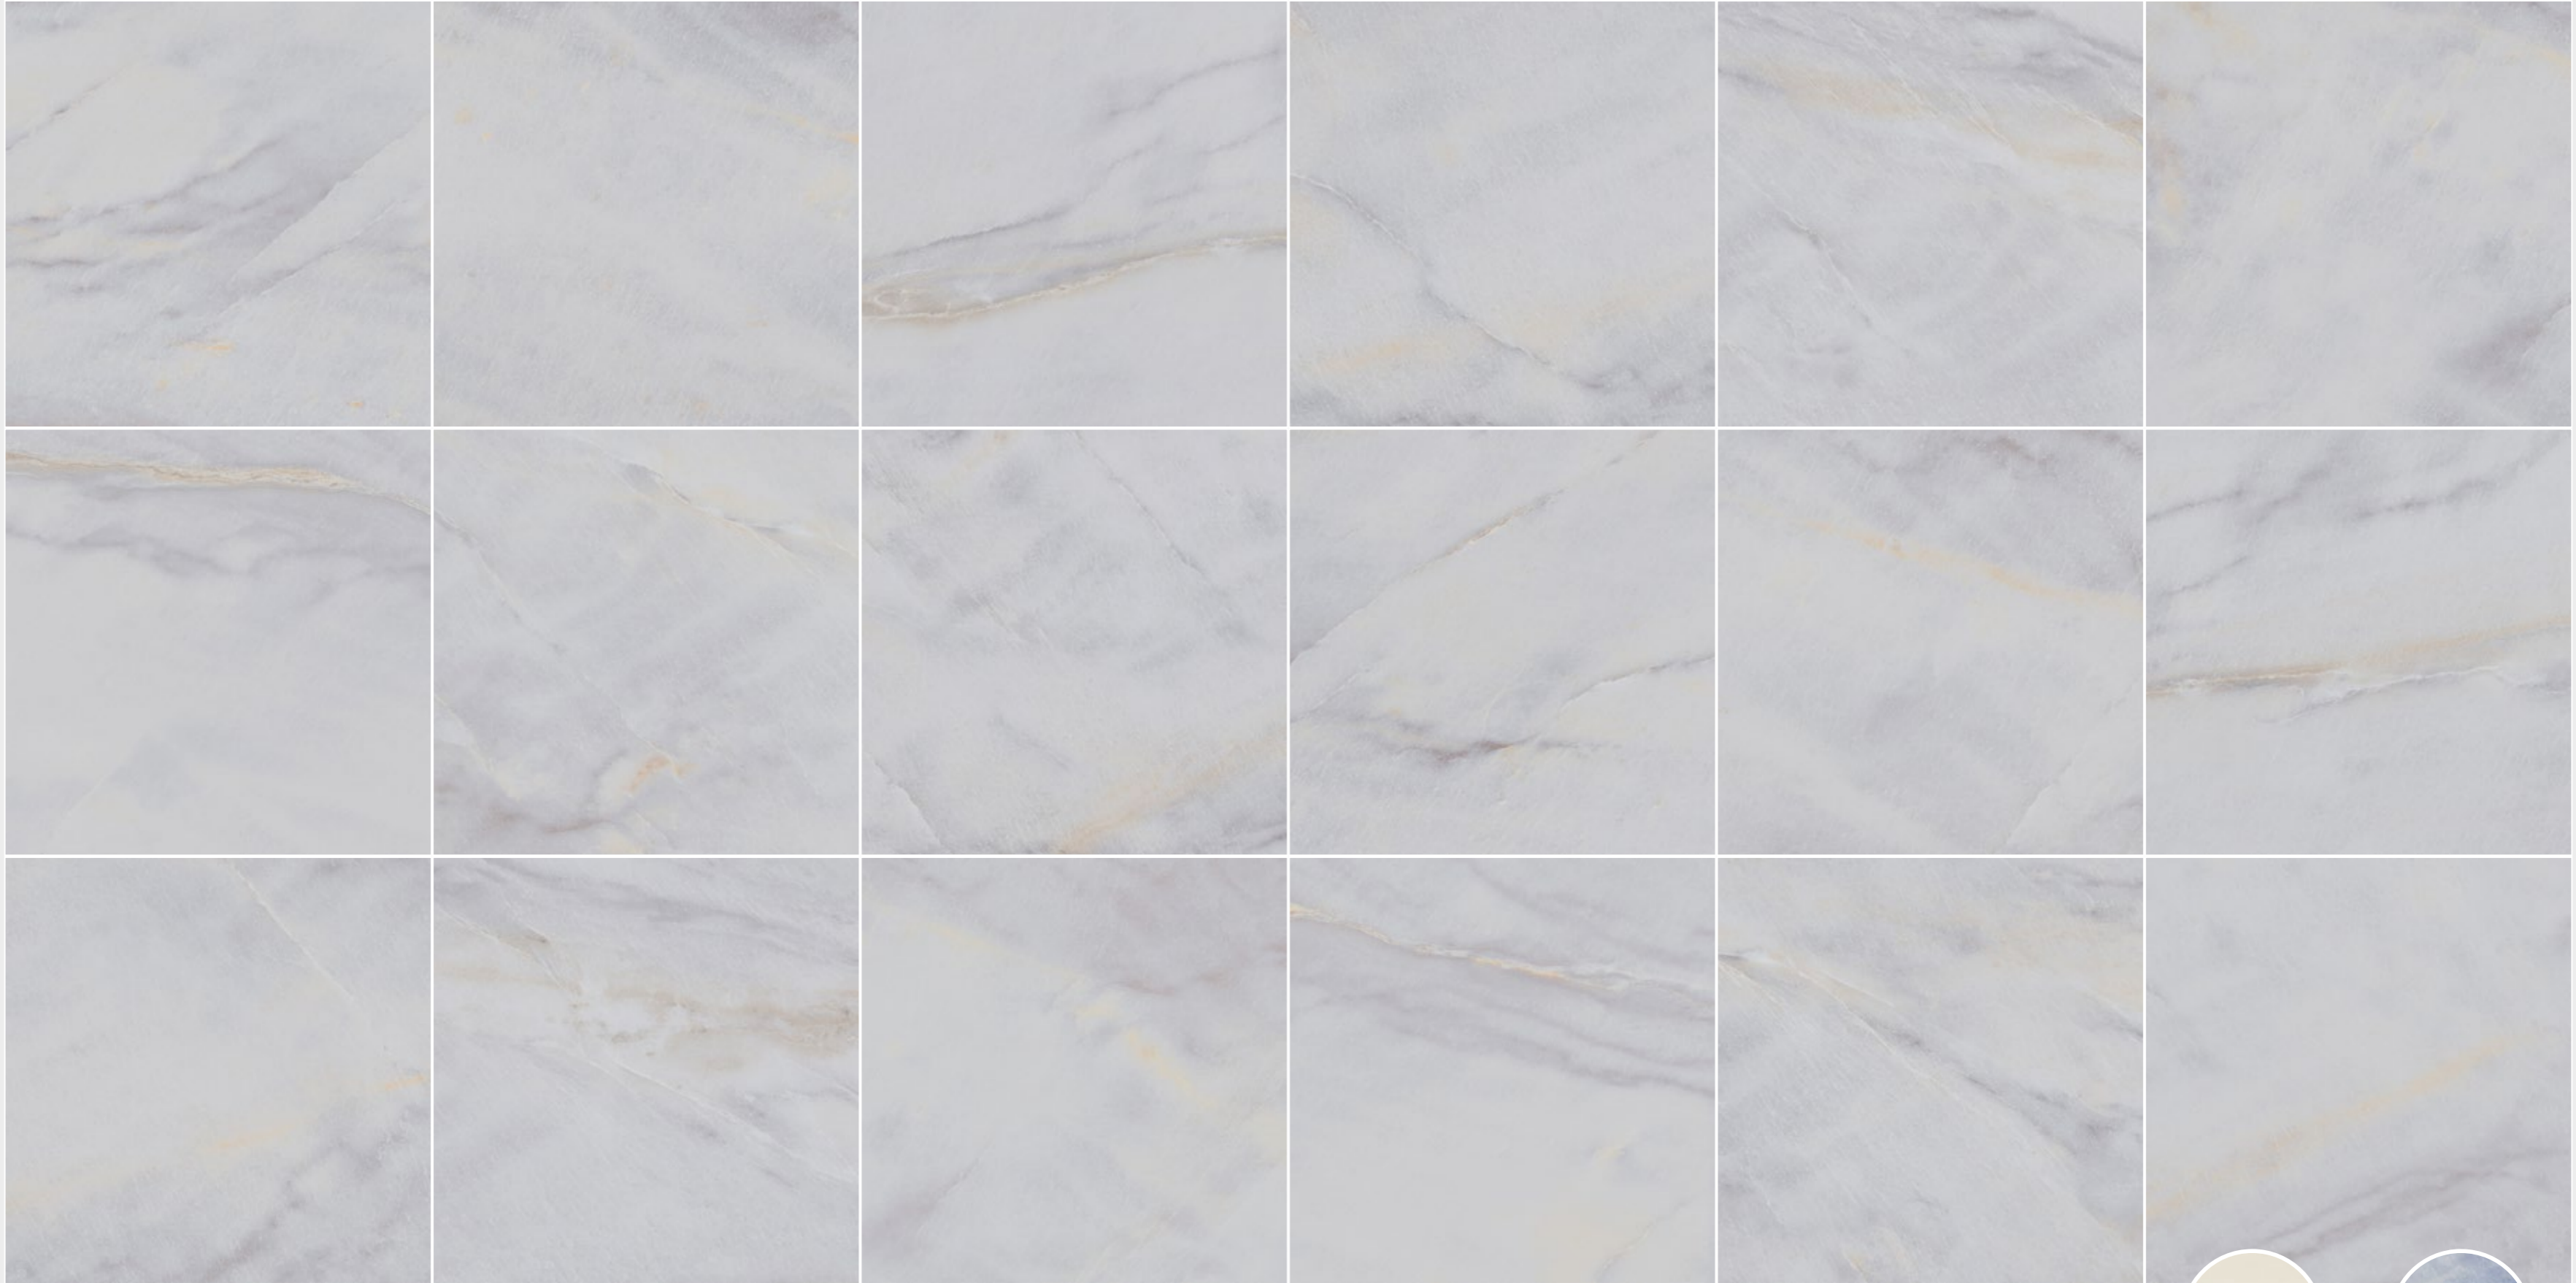

AT **BAHIA BLUE 60X120**

Ivory

White

AT **BAHIA BLUE 75X75**

Ivory

White

AT **BAHIA IVORY 60X120**

White

Blue

AT **BAHIA IVORY 75X75**

White

Blue

AT **BAHIA WHITE 60X120**

Ivory

Blue

AT **BAHIA WHITE 75X75**

Ivory

Blue

AT **BAHIA WHITE 60X60/60,8X60,8**

Ivory

Blue

AT **BAHIA IVORY 60X60/60,8X60,8**

White

Blue