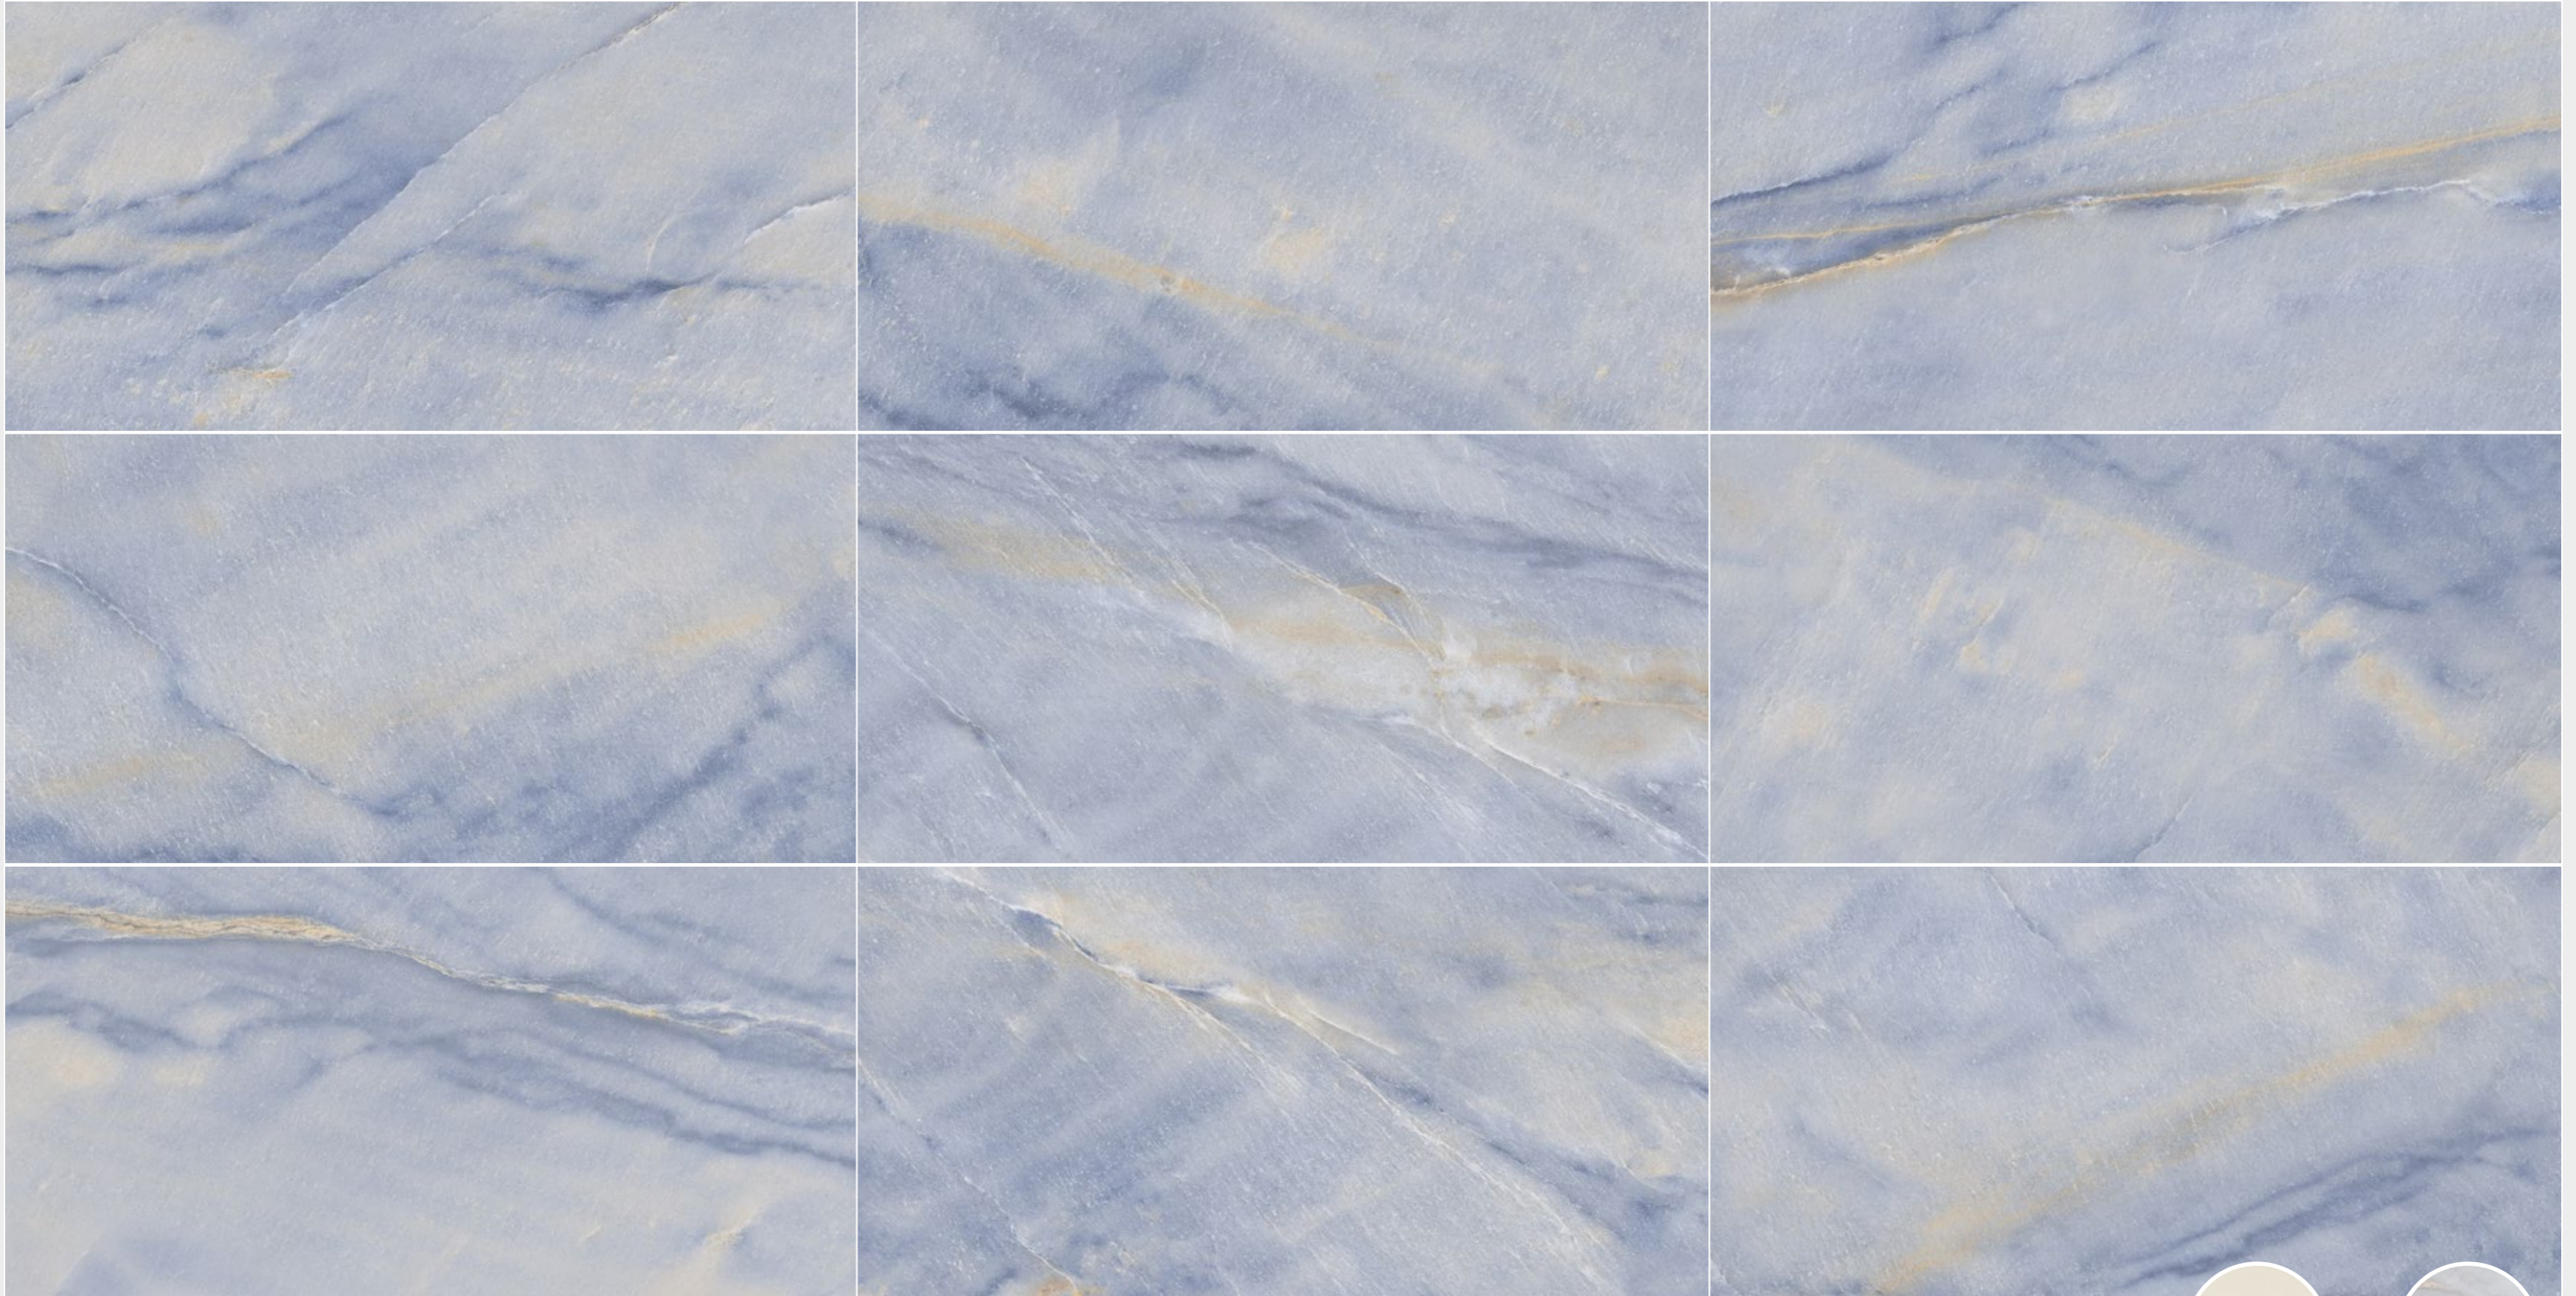

AT **BAHIA BLUE 60X120**

Ivory

White

AT **BAHIA BLUE 75X75**

Ivory

White

AT **BAHIA IVORY 60X120**

White