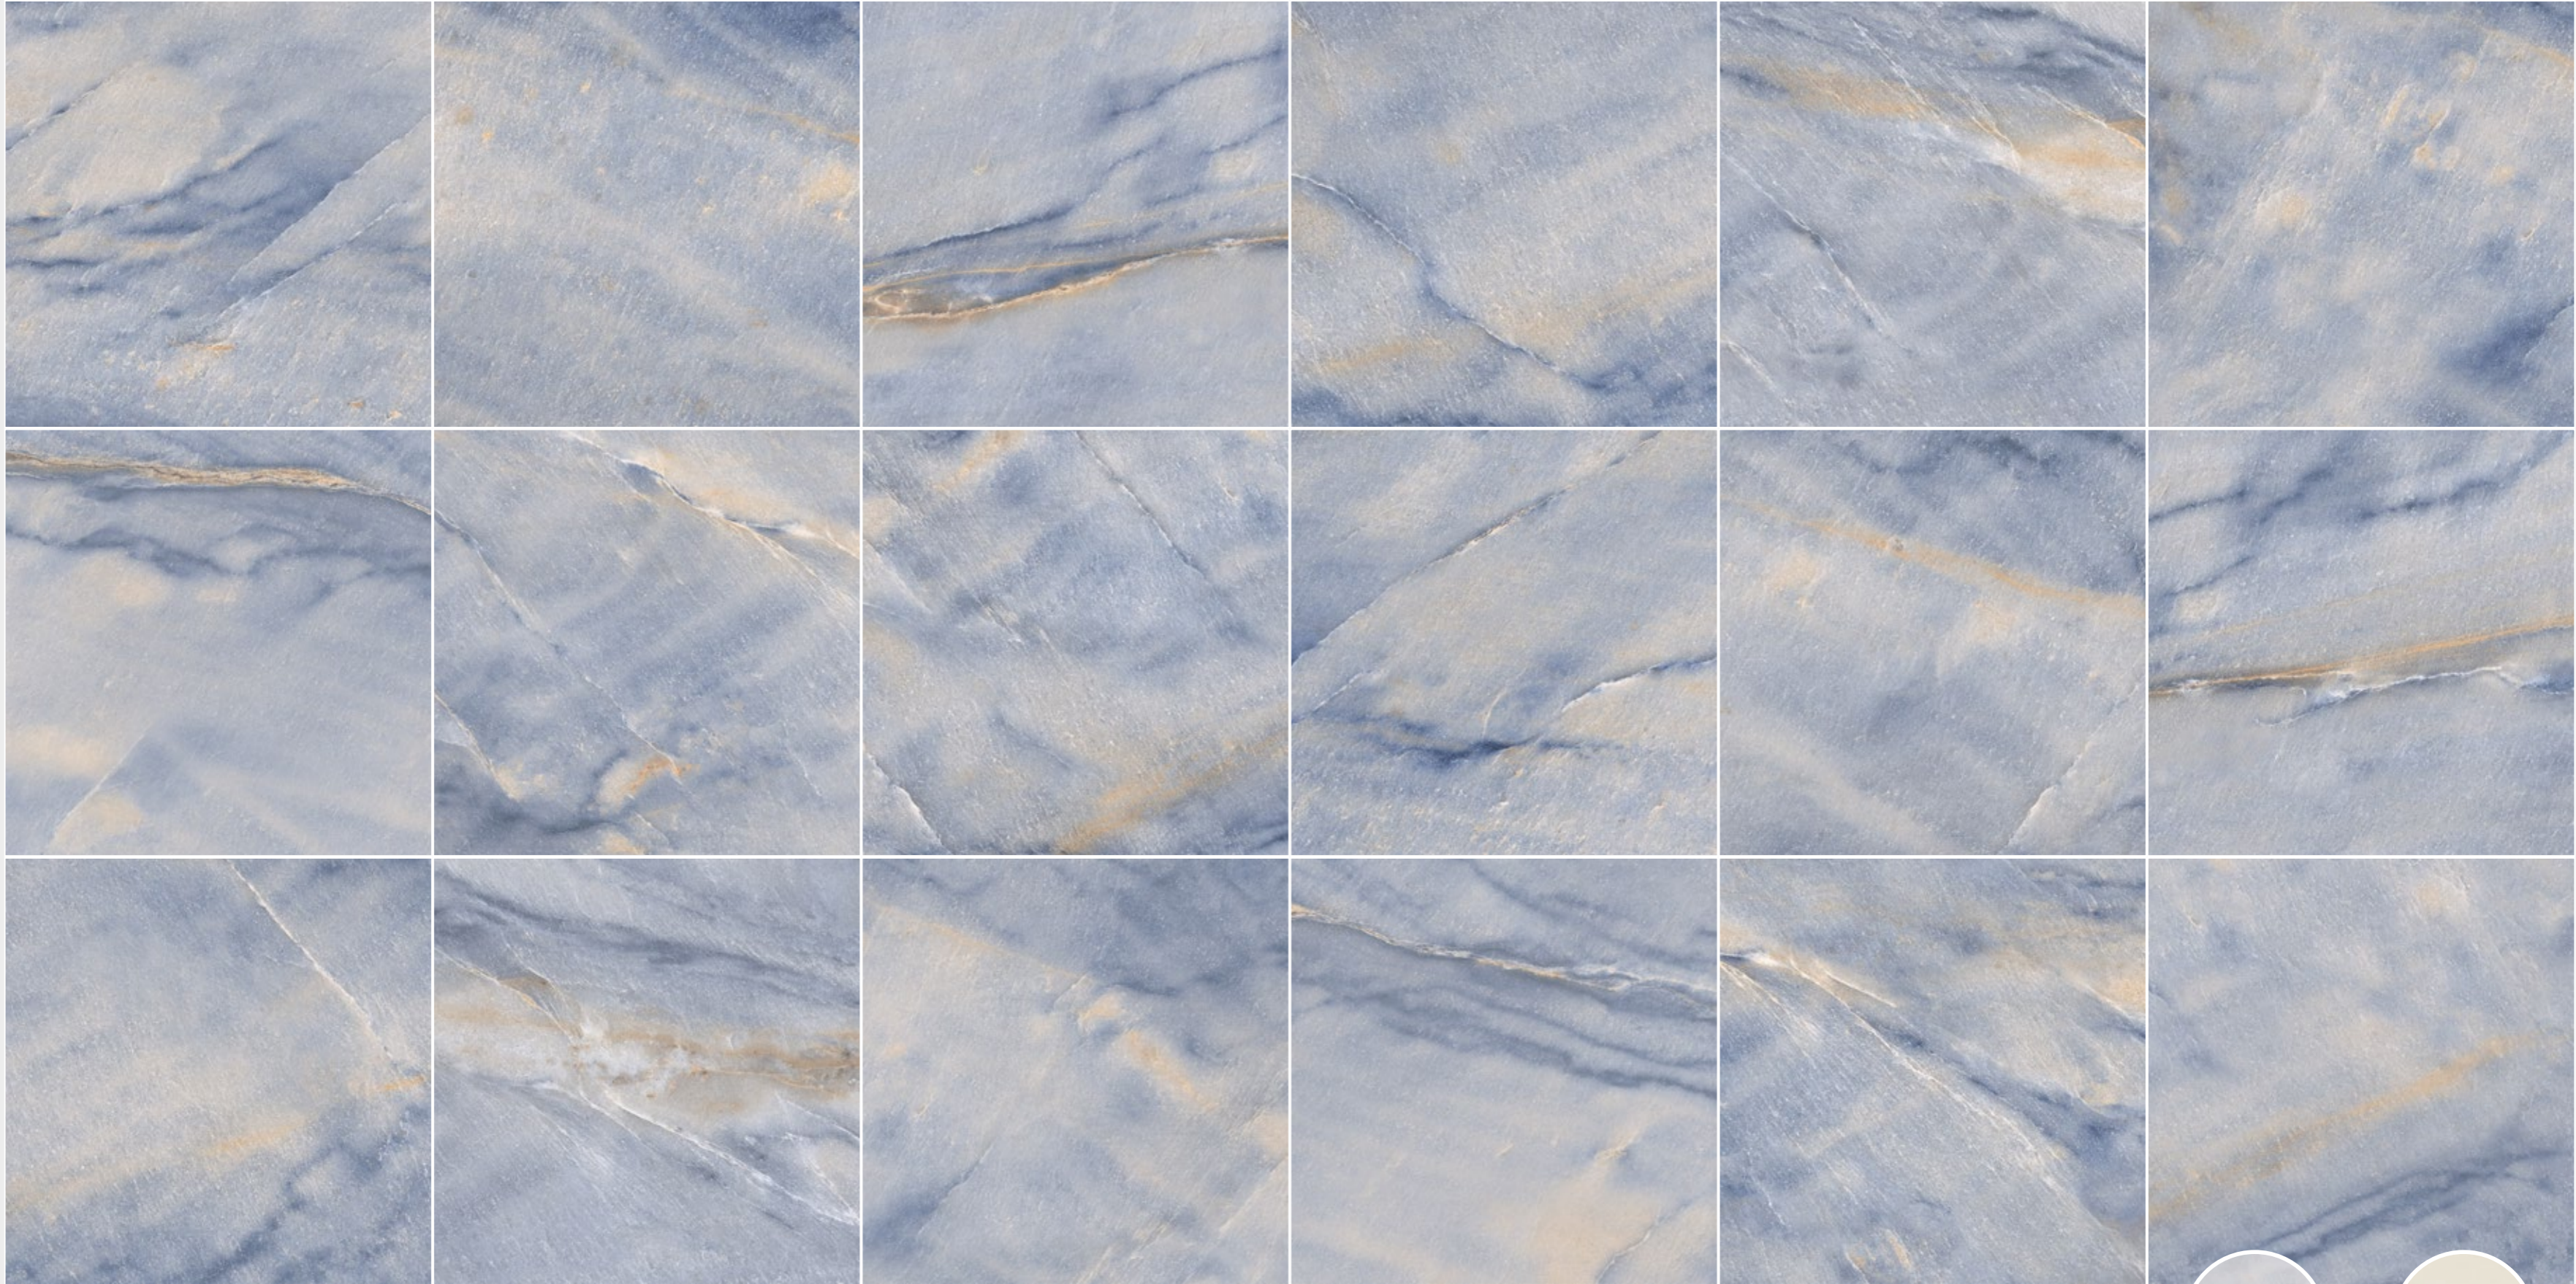

Blue

AT **BAHIA IVORY 75X75**

White

Blue

AT **BAHIA WHITE 60X120**

Ivory

Blue

AT **BAHIA WHITE 75X75**

Ivory

Blue

AT **BAHIA WHITE 60X60/60,8X60,8**

Ivory

Blue

AT **BAHIA IVORY 60X60/60,8X60,8**

White

Blue

AT **BAHIA BLUE 60X60/60,8X60,8**

White

Ivory