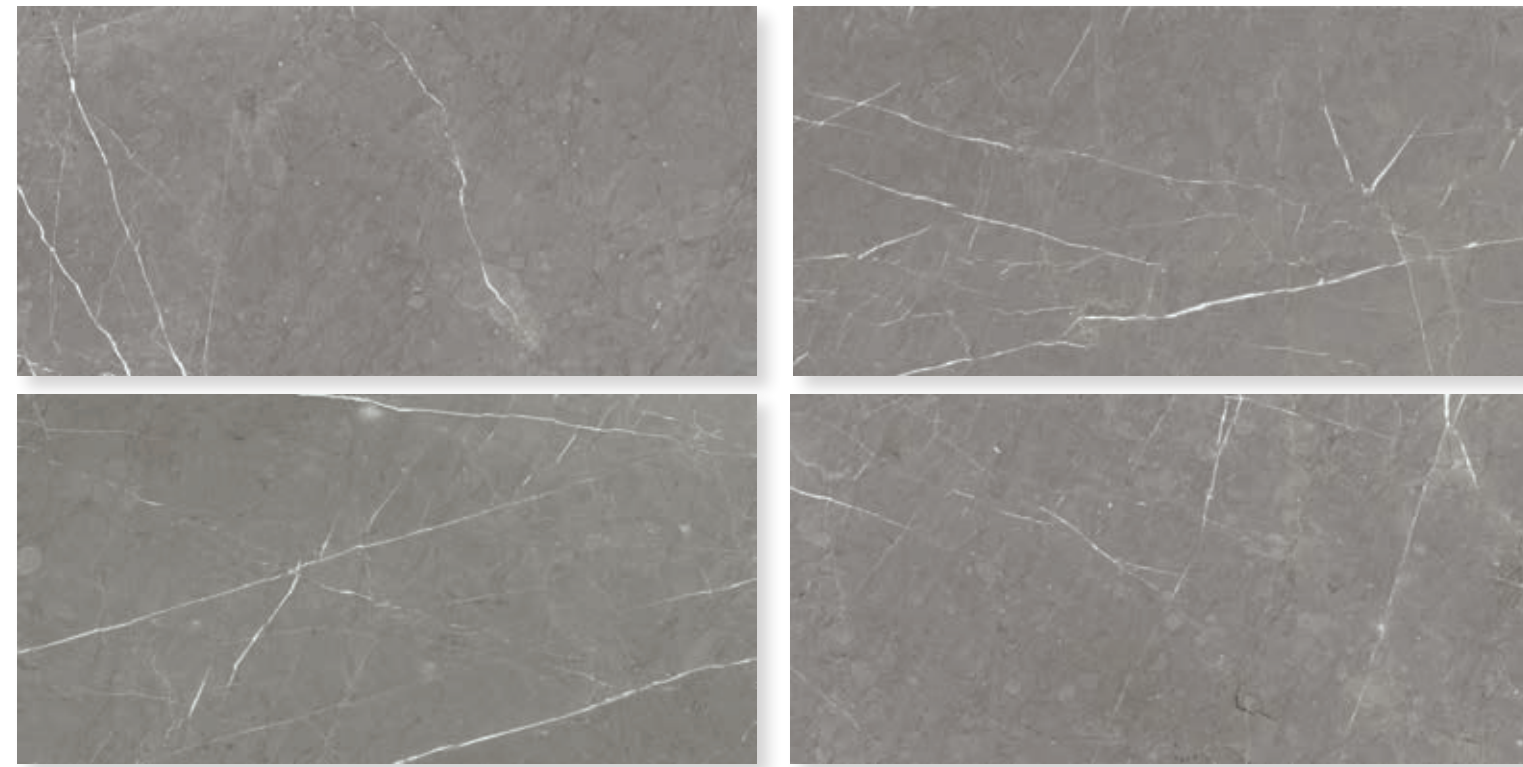

ALLURE

C4 **V2**