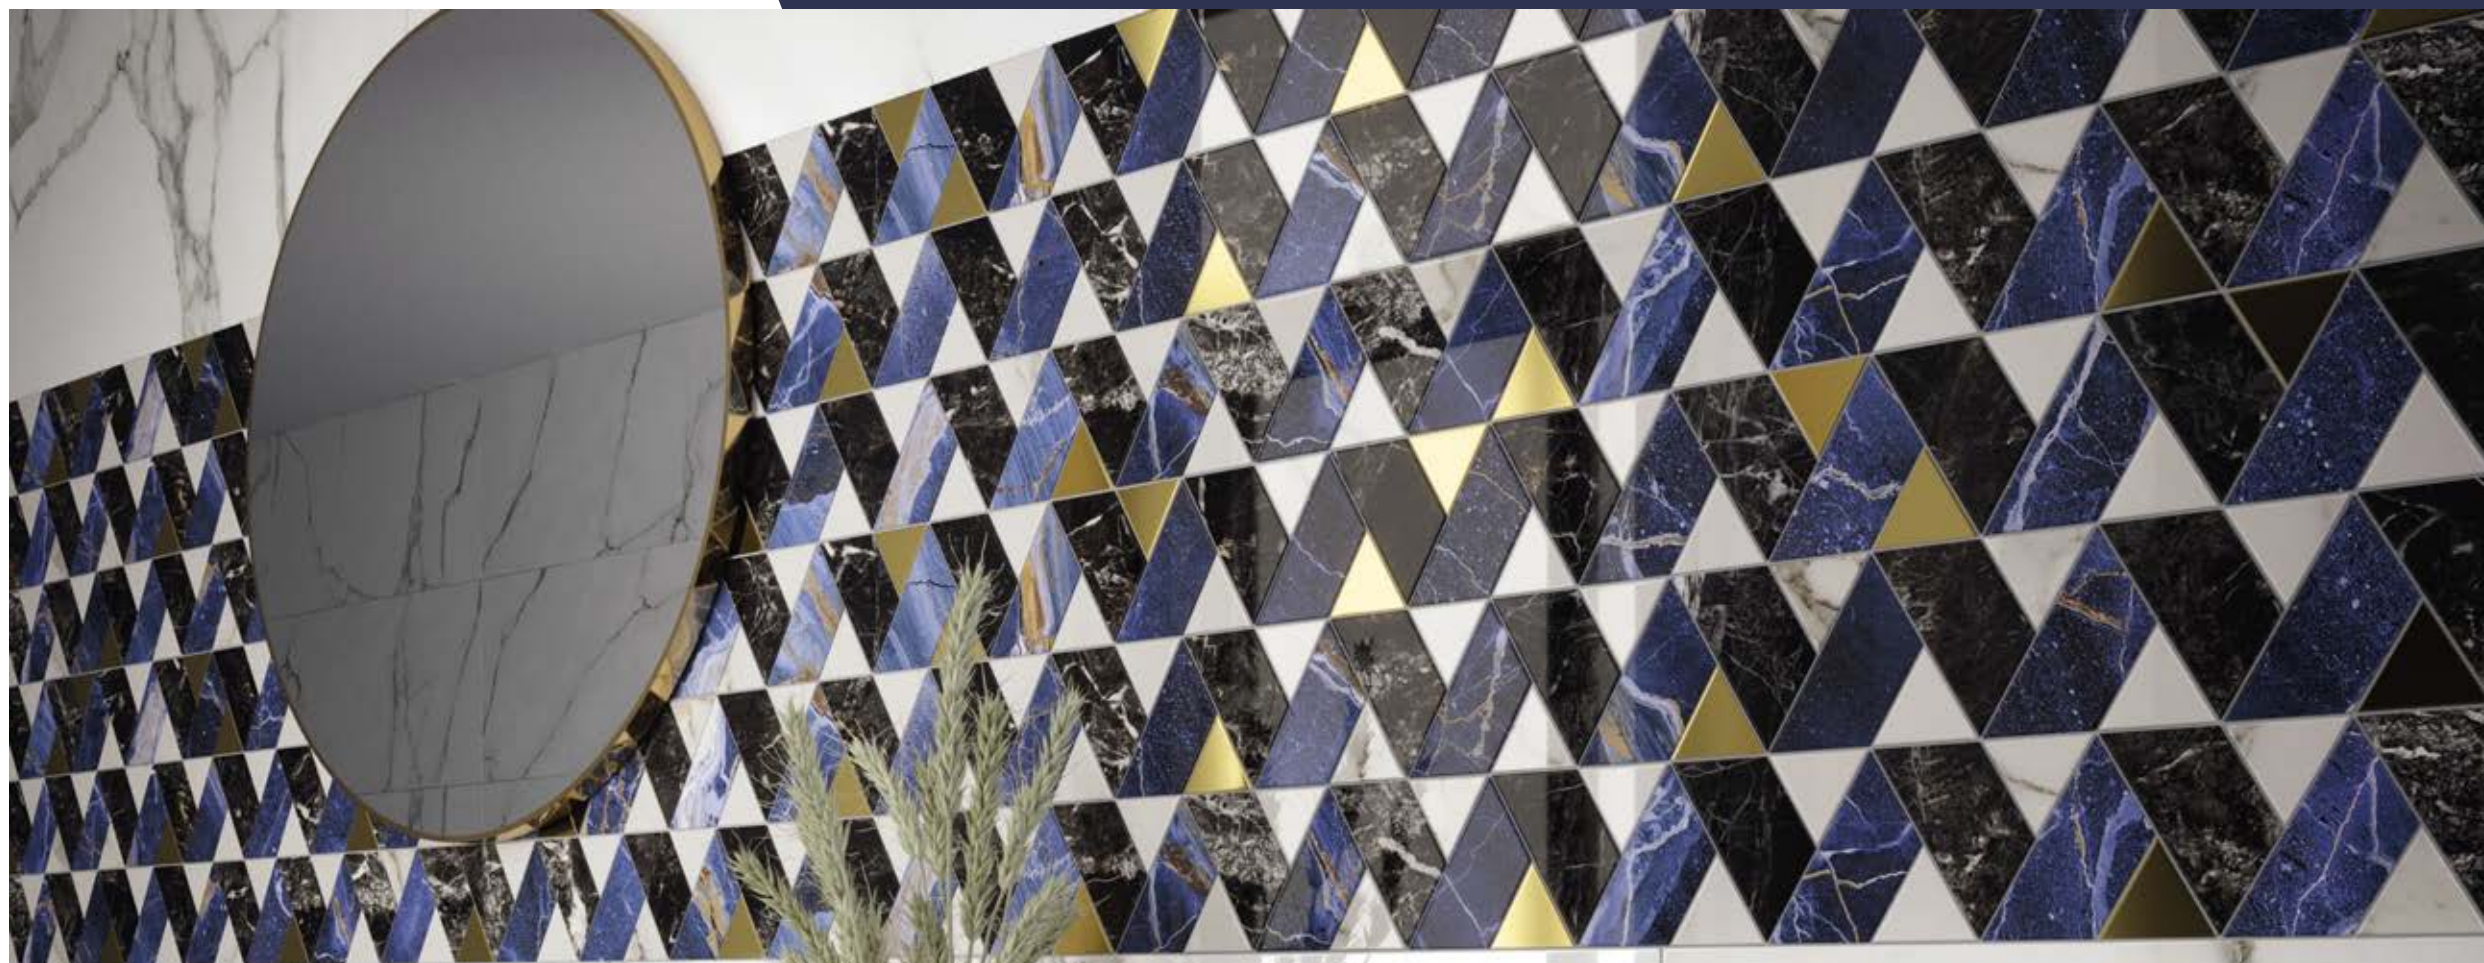

7mm
Porcelain stoneware

RHAPSODY
LUXURY **MARBLE** LOOK

WHITE
BEAUTY

UNIVERSE

SETTING REALIZED WITH - AMBIENTE REALIZZATO CON:
UNIVERSE 60x120 cm polished - 24"x47" | 60x60 cm polished - 24"x24"
WHITE BEAUTY 60x120 cm polished - 24"x47"
MOSAICO MOOD BLUE 30x34 cm polished - 12"x13,5"