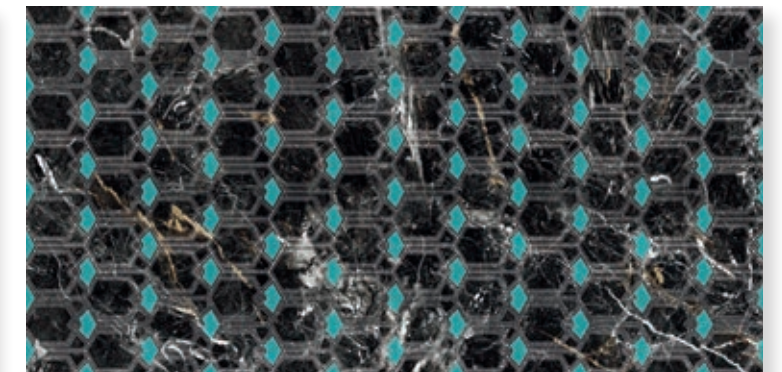

118724 | FASCIA TWIST DARK WAVE polished
60x120 cm - 24"x47"
● 200