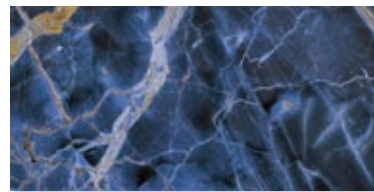

117423 | UNIVERSE polished
60x120 cm - 24"x47"
■ 169