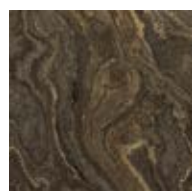

117463 | DARK WAVE polished
60x60 cm - 24"x24"
■ 147

BROWN WAVE

C4 V2

117425 | BROWN WAVE polished
60x120 cm - 24"x47"
■ 169

117462 | BROWN WAVE polished
60x60 cm - 24"x24"
■ 147

FANTASY

C4 V2

121223 | FANTASY polished
120x260 cm - 47"x102"
■ 197b