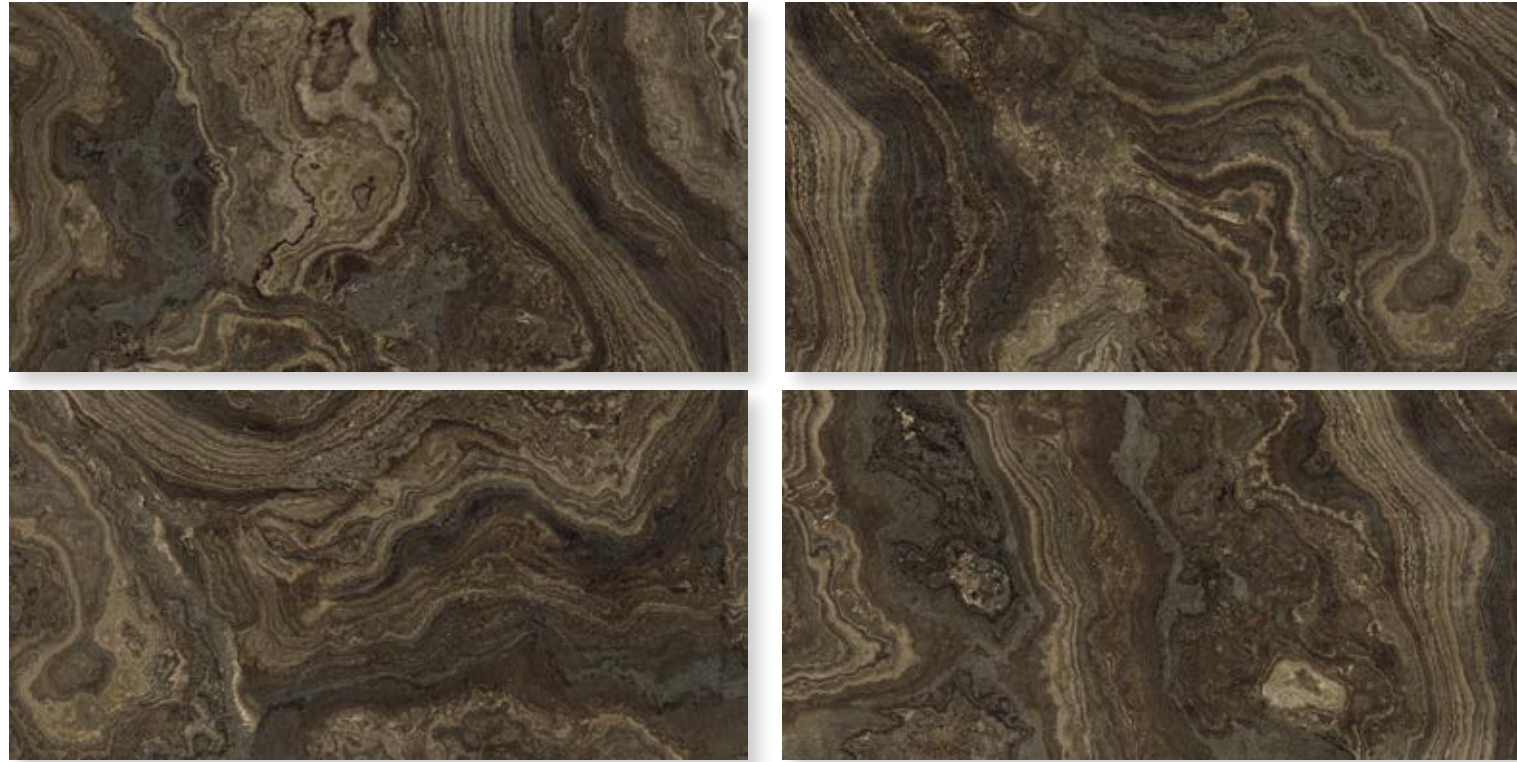

BROWN WAVE

C4 V2