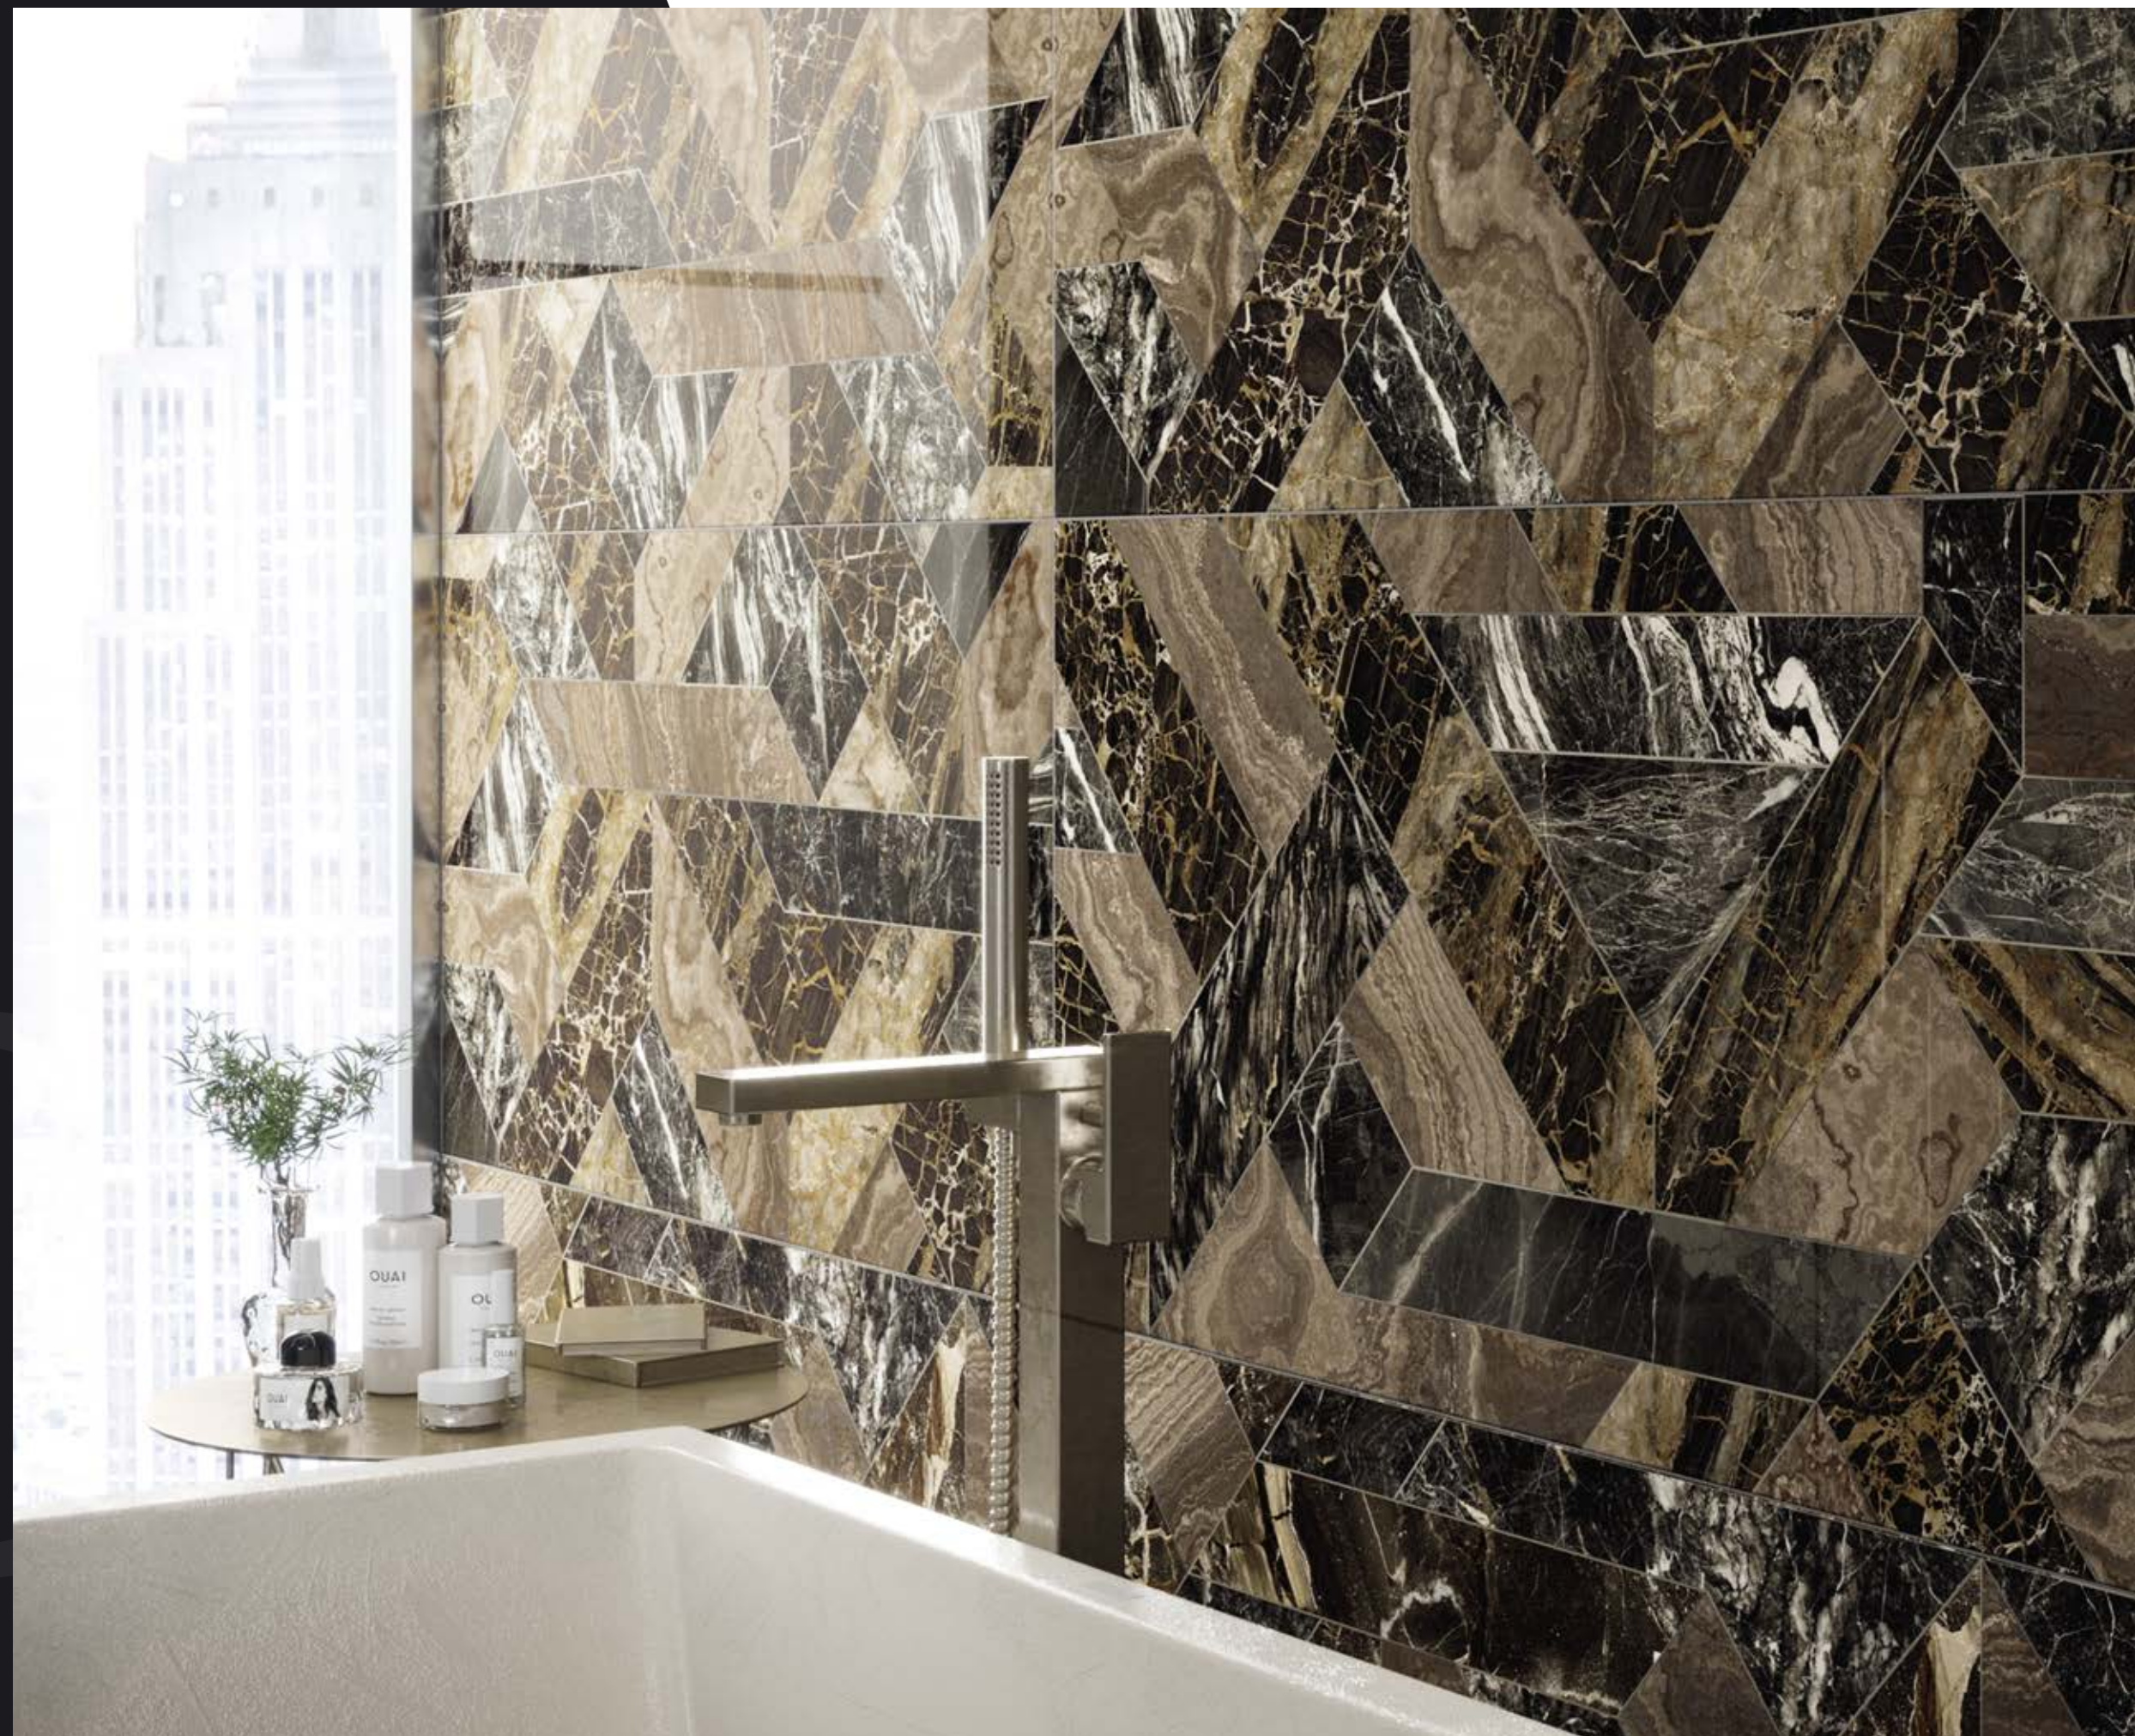

**RHAPSODY,
THE POWER OF
CONTRASTS**

RHAPSODY, LA FORZA
DEI CONTRASTI