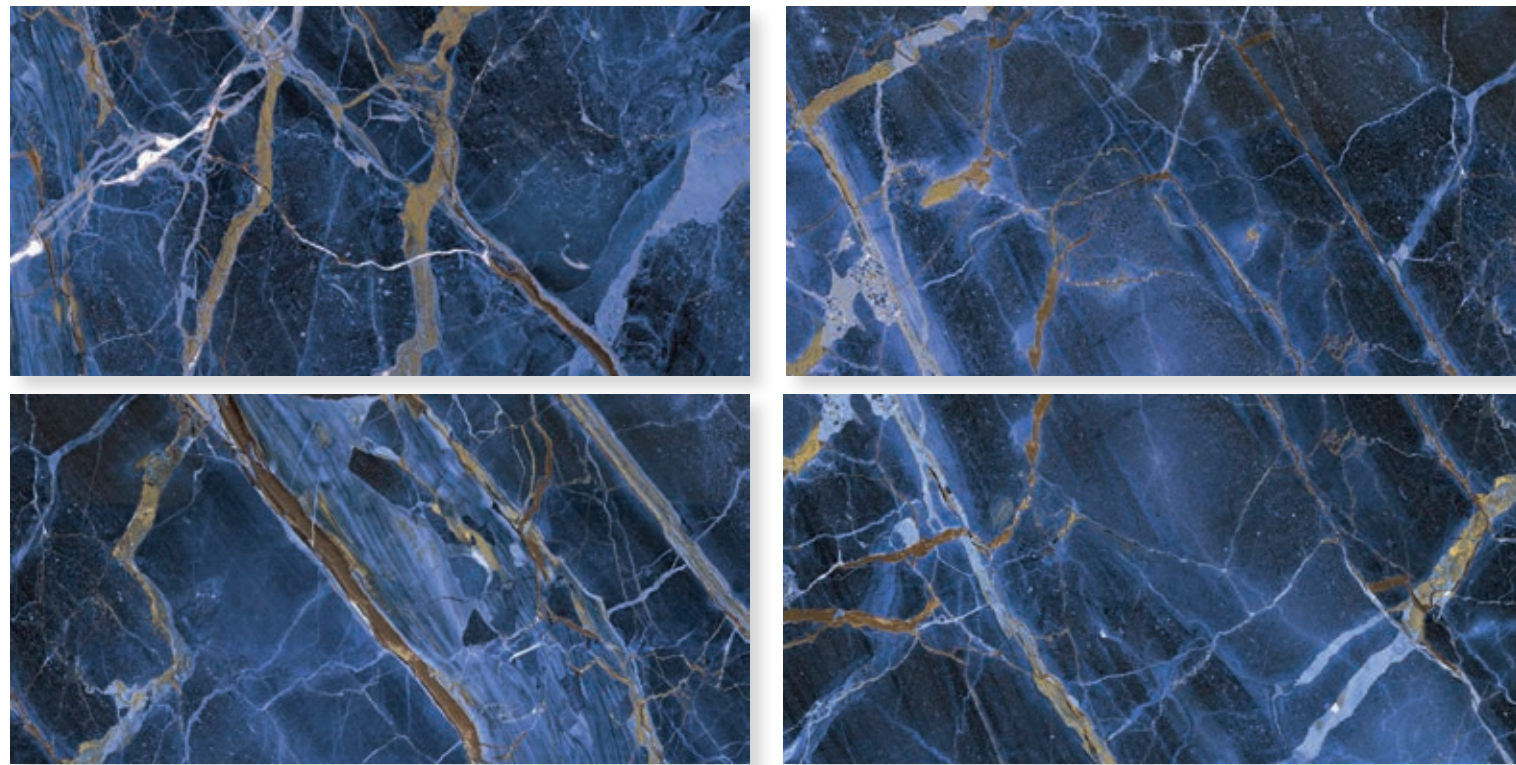

**THE PURITY OF
WHITE COLORS THAT
LIGHTS SPACES**

LA PUREZZA DEI
COLORI BIANCHI CHE
ILLUMINA GLI SPAZI

7mm
Porcelain stoneware

RHAPSODY
LUXURY **MARBLE** LOOK

**BROWN
WAVE**

SETTING REALIZED WITH - AMBIENTE REALIZZATO CON:
BROWN WAVE 60x120 cm polished - 24"x47" | 60x60 cm polished - 24"x24"
FASCIA FLOREAL BROWN WAVE 60x120 cm polished - 24"x47"