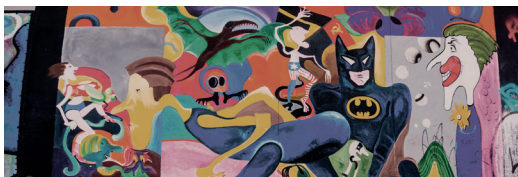

Recover Ornato*
25,2x75,9 cm

*Recover Ornato consists of 20 different aleatory patterns |
*Recover Ornato se compone de 20 decoraciones diferentes aleatorias

Matching floor tiles / Pavimento coordinado

Series	Format&Thickness	Unit	Boxes/Pallet	m²/Pallet	m²/Box	Pieces/Box	Kg/Pallet	Kg/Box
Recover	25,2x75,9x0,97 cm	m²	45	60,30	1,34	7	1051	23,01
Recover Kraft	25,2x75,9x0,97 cm	m²	45	60,30	1,34	7	1000	21,89
Recover Ornato	25,2x75,9x0,97 cm	m²	45	60,30	1,34	7	1051	23,01
Polar Kraft	25,2x75,9x0,97 cm	pz	13	17,42	1,34	7	314	23,01
Finir Lista	1x75,9 cm	pz	40	8,16	0,20	27	190	4,41