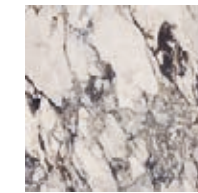

120x120 Lux
M2AK Grande Marble Look
Capraia Lux Rett.