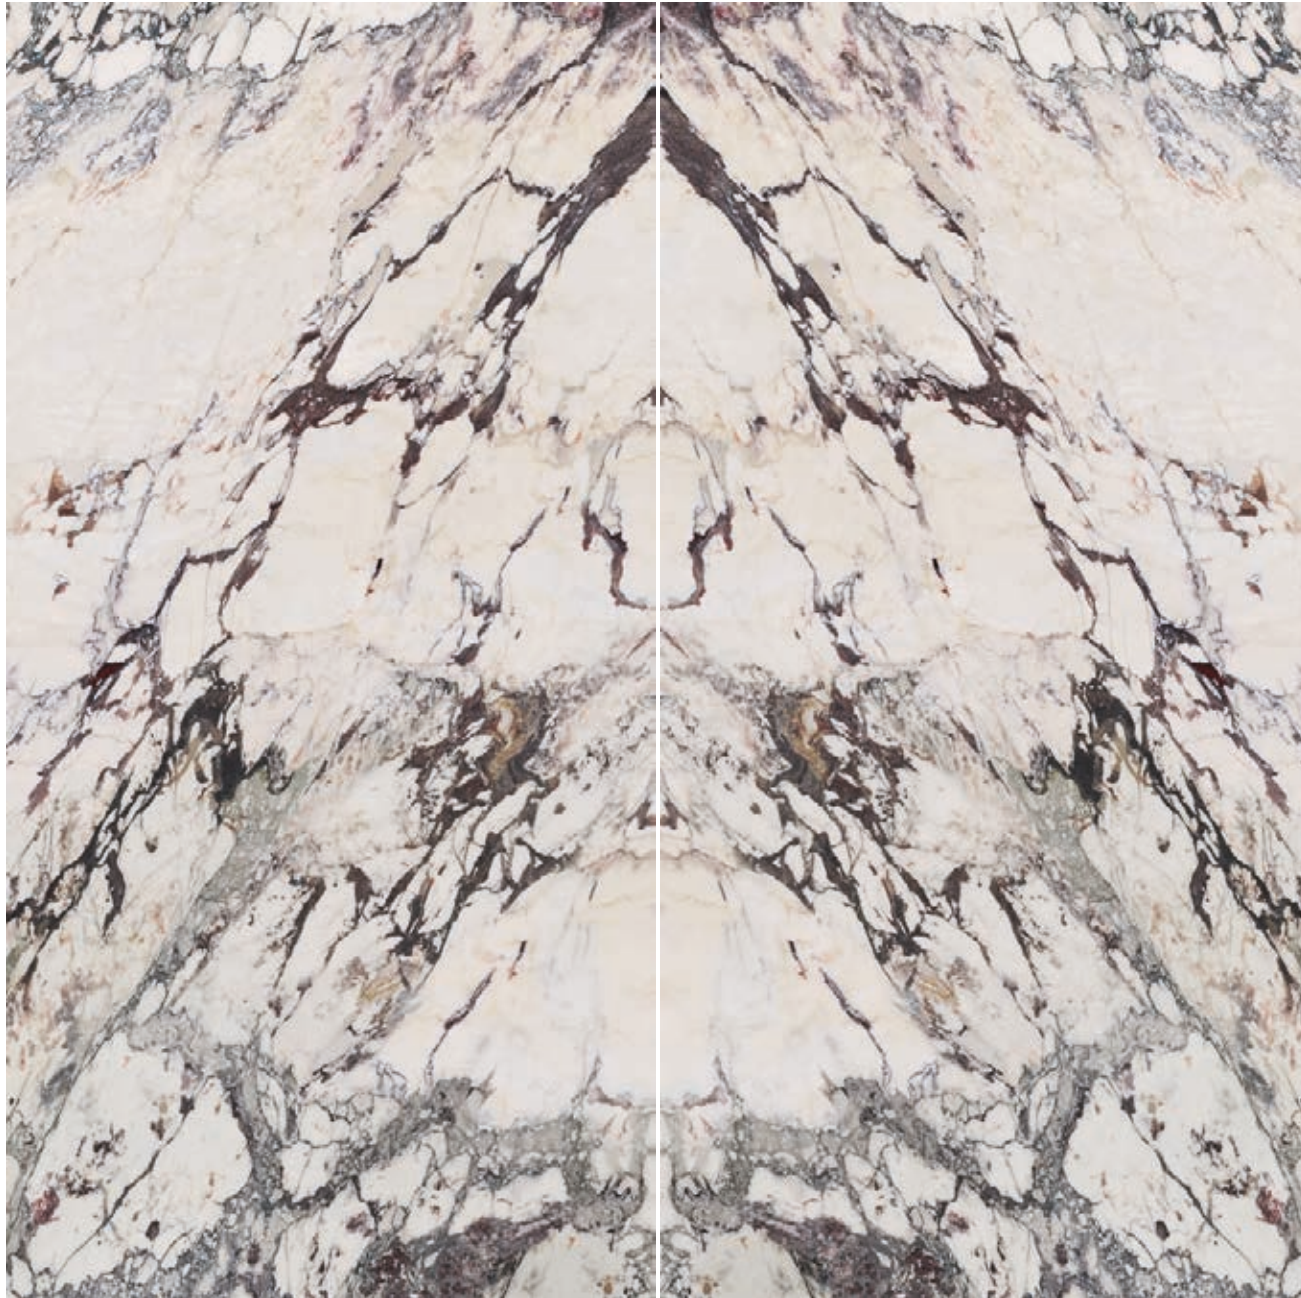

Marble Look Capraia Book Match

- Gres Fine Porcellanato Colorato in Massa • Colorbody Fine Porcelain Stoneware • Grès Cérame Fin Coloré dans la Masse • Durchgefärbtes Feinsteinzeug • Gres Porcelánico Fino Coloreado en Masa • Гомогенный мелкозернистый Керамогранит

⊕ Lux 160x320 - 6mm

Rettificato Monocalibro • Rectified Monocaliber • Calibre Unique • Rektifiziert Monokaliber • Rectificado Monocalibre • Ректифицированный Монокалиберный

160x320 Lux / Lux Stuoiato

M02P Grande Marble Look Capraia Book Match A Lux Rett.

M37S Grande Marble Look Capraia Book Match A Lux Stuoiato Rett.

160x320 Lux / Lux Stuoiato

M02Q Grande Marble Look Capraia Book Match B Lux Rett.

M37T Grande Marble Look Capraia Book Match B Lux Stuoiato Rett.

F