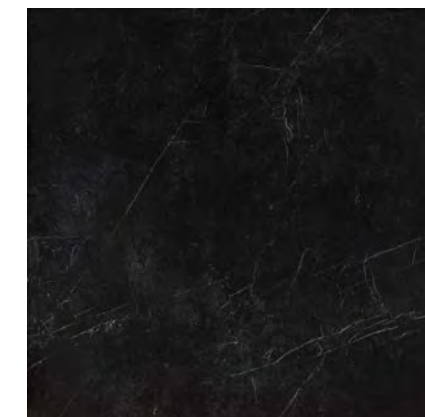

Nero Marquina

29x58 Lux

- MM6Q Evolutionmarble White Rhino Lux
- MM6G Evolutionmarble Calacatta Oro Lux
- MH23 Evolutionmarble Tafu Lux
- MH22 Evolutionmarble Grey Lux
- MJZH Evolutionmarble Golden Cream Lux
- MJZK Evolutionmarble Bronzo Amani Lux
- MK0L Evolutionmarble Calacatta Lux
- MK0M Evolutionmarble Nero Marquina Lux

15x120

- MK06 Evolutionmarble Golden Cream
- MK07 Evolutionmarble Bronzo Amani
- MJ5Y Evolutionmarble Calacatta
- MJ5X Evolutionmarble Nero Marquina

15x60

- MJ5B Evolutionmarble Calacatta
- MJ5A Evolutionmarble Nero Marquina

15x15

- MJZW Evolutionmarble Golden Cream
- MJZX Evolutionmarble Bronzo Amani
- MJ5D Evolutionmarble Calacatta
- MJ5C Evolutionmarble Nero Marquina

14,5x58 Lux

- MH36 Evolutionmarble Tafu Lux
- MH35 Evolutionmarble Grey Lux
- MK04 Evolutionmarble Golden Cream Lux
- MK05 Evolutionmarble Bronzo Amani Lux
- MK2Z Evolutionmarble Calacatta Lux
- MK2Y Evolutionmarble Nero Marquina Lux

14,5x14,5 Lux

- MH38 Evolutionmarble Tafu Lux
- MH37 Evolutionmarble Grey Lux
- MK02 Evolutionmarble Golden Cream Lux
- MK03 Evolutionmarble Bronzo Amani Lux
- MK2W Evolutionmarble Calacatta Lux
- MK2X Evolutionmarble Nero Marquina Lux