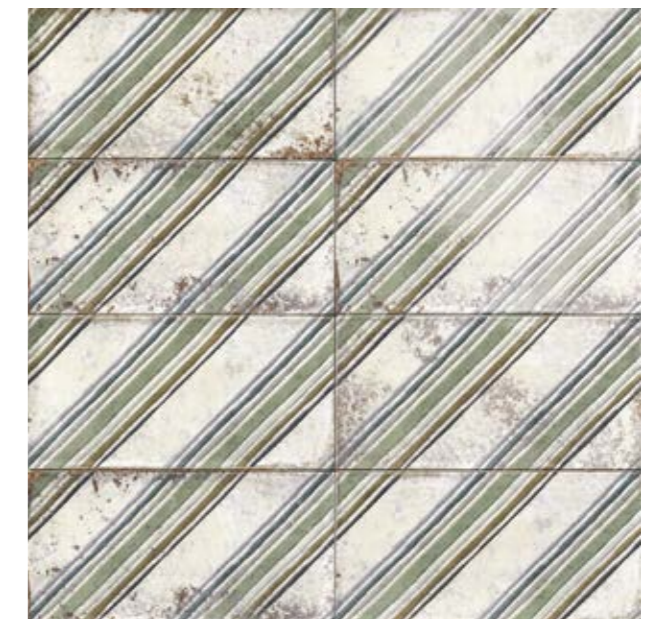

ARQUITECT WHITE M-220
15x30 cm · 6"x12"