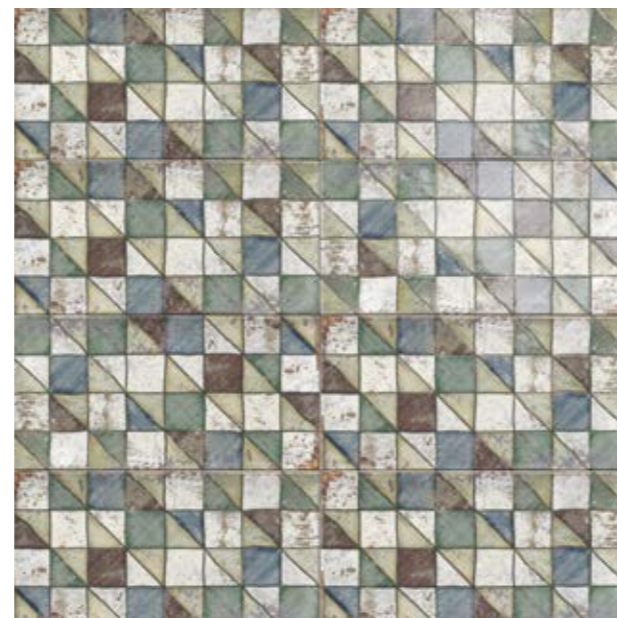

TOTTO M-220
15X30 cm · 6"x12"