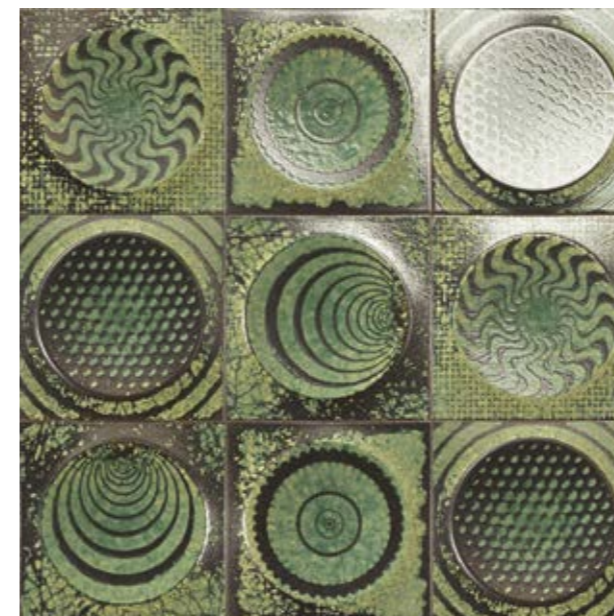

# ARTIGIANO

20x20 cm · 8"x8" 

REACTIVE &  
CRAQUELE  
EFFECT

WALL  
TILE

ARTIGIANO Collection is a Tribute to our beginnings, when our production was achieved by Art Deco craftsmen, when the process was totally handmade. Obviously its result was a decorative tile, with craquele effects and metallic colours. Each piece was unique and impossible to repeat.

## BASE

ARTIGIANO NACAR M-220  
20x20 cm · 8"x8"

ARTIGIANO EMERALD M-280  
20x20 cm · 8"x8"

ARTIGIANO MARINE M-280  
20x20 cm · 8"x8"

## SHAPES

SHAPE NACAR M-320  
20x20 cm · 8"x8"

SHAPE EMERALD M-350  
20x20 cm · 8"x8"

SHAPE MARINE M-350  
20x20 cm · 8"x8"

TEXTURE & 3D  
METALLIC EFFECT

## SHAPES

SHAPE NACAR M-320  
20x20 cm · 8"x8"

SHAPE CREAM M-350  
20x20 cm · 8"x8"

SHAPE MIELE M-350  
20x20 cm · 8"x8"