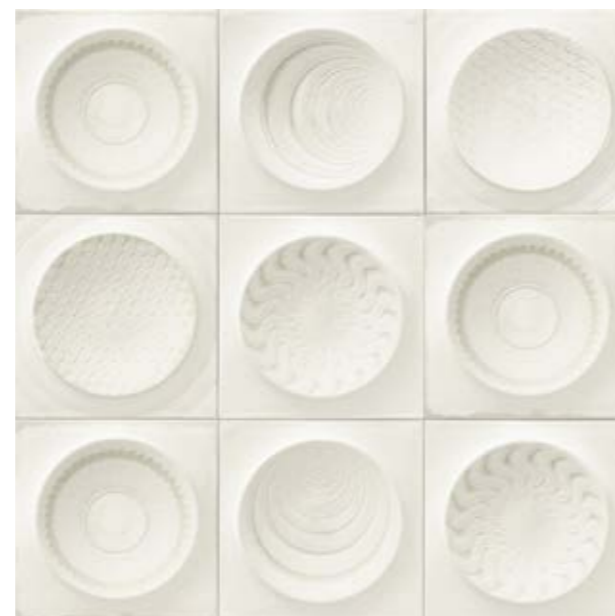

SHAPES

SHAPE NACAR M-320
20x20 cm · 8"x8"