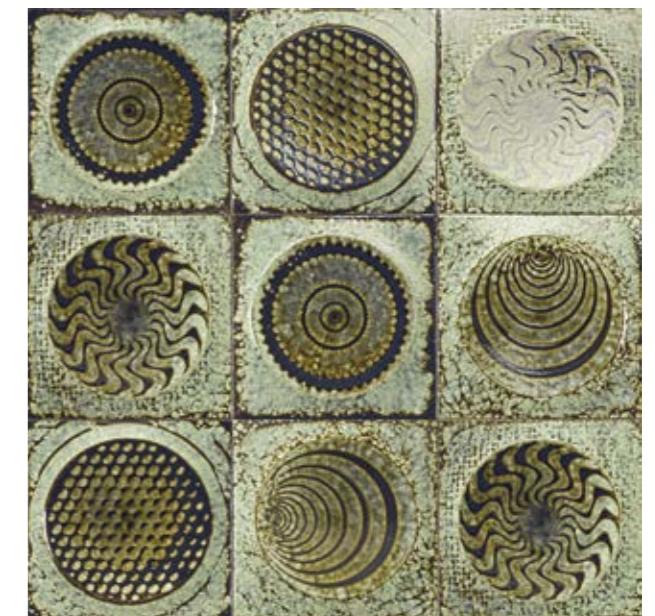

SHAPE MARINE M-350
20x20 cm · 8"x8"

TEXTURE & 3D
METALLIC EFFECT