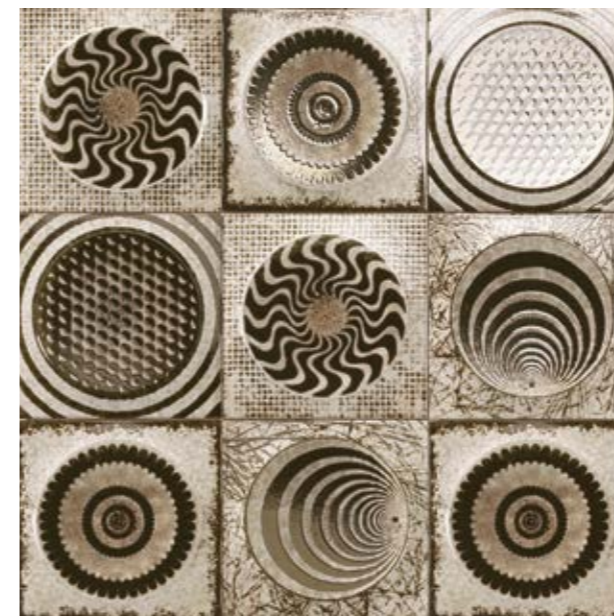

SHAPE CREAM M-350
20x20 cm · 8"x8"