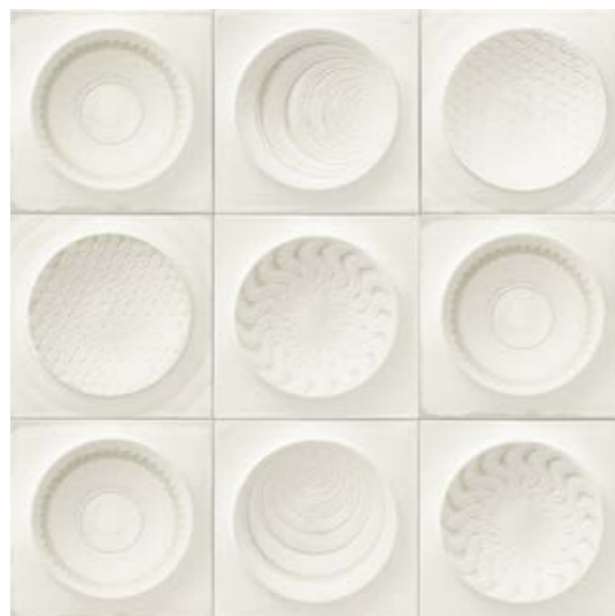

SHAPES

SHAPE NACAR M-320
20x20 cm · 8"x8"