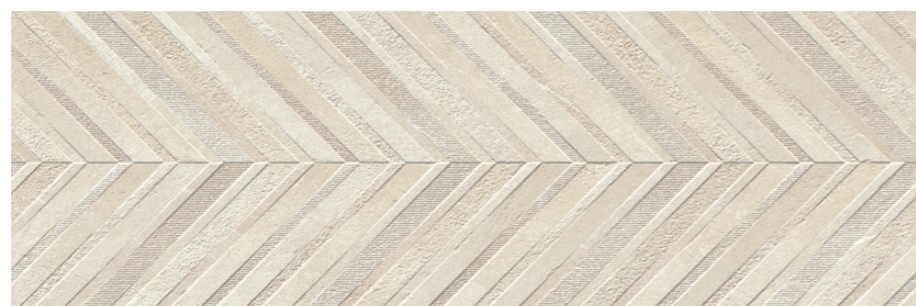

KHAN ART CREAM
40 X 120

KSJ6C070
R120H 3

PERFIL ACERO BRONCE
1,5 X 120

KBL6D00M
S380

Khan 75X75

30"X30"

COLOURED BODY PORCELAIN FLOOR TILES / PAVIMENTO PORCELÁNICO COLOREADO /
REVÊTEMENT DE SOL GRES CÉRAME COLORÉ / BODENBELAG AUS DURCHGEFÄRBTEN FEINSTEINZEUG

Natural Clase 1 / R9 / A