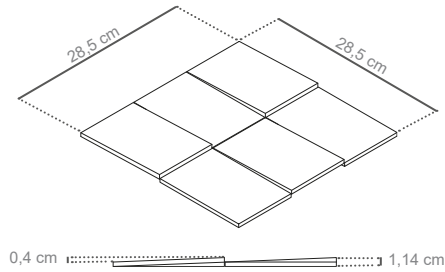

Baffin

Baffin Ivory Natural
59,55x119,3 cm - 23,45"x46,97"

G-3372

Baffin Ivory Natural
59,55x59,55 cm - 23,45"x23,45"

G-3220

Baffin Ivory Non-Slip
59,55x59,55 cm - 23,45"x23,45"

G-3240

Baffin Ivory Natural Mosaico 5x5
29,75x29,75 cm
11,71"x11,71"