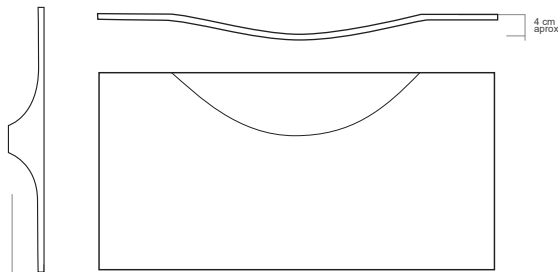

Baffin Bag**
59,55x119,3 cm - 23,45"x46,97"

G-2723
G-2449

** This is a product made through a handmade process, therefore, its possible shade or size variations must be considered as typical features of the material and they will not be admitted in a claim.

Este es un producto fabricado artesanalmente, por lo que posibles variaciones de tono, textura o dimension deben considerarse propias del material y no será objeto de reclamación.

Steps | Peldaños

Skirtings | Rodapiés

Matching wall tiles / Revestimiento coordinado
SEE FULL WALL TILES COLLECTION ON PAGE 140
VER COLECCIÓN COMPLETA DE REVESTIMIENTO EN PÁGINA 140

Clase 1
R9
Natural Finish
Clase 3
R11
Non-Slip Finish

DIN 51130
UNE-ENV 12633

Content of recycled material
Contenido de material reciclado
48%

*Baffin Ivory & Beige Nat.

Available in all colours of collection / Disponibles en todos los colores de la colección.

Series	Format&Thickness	Unit	Boxes/Pallet	m²/Pallet	m²/Box	Pieces/Box	Kg/Pallet	Kg/Box
Baffin Nat. 60x120	59,55X119,3x0,74	m²	30	42,63	1,421	2	769	24,85
Baffin Nat. 60x60 Nat. & Non-slip	59,55X59,55x0,74	m²	30	53,19	1,773	5	950	30,90
Baffin Nat. Mos. 5x5	29,75x29,75	m²	36	31,86	0,885	10	686	18,42
Baffin Mix Nat. Mos. Cube	26,5x50	pz	32	33,92	1,060	8	568	17,02
Baffin Nat. List-60	7,3x59,55	pz	24	19,44	0,810	18	450	17,81
Baffin Nat. Ro-60	7,3x59,55	pz	24	19,44	0,810	18	450	17,81