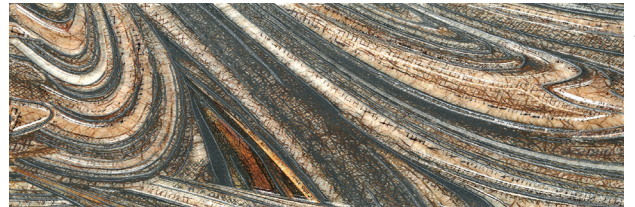

Wall Tiles
Revestimiento
White Body
Pasta Blanca
Double firing
Bicocción
Rectified
Rectificado
Thickness
Espesor 0,74 cm

*Baffin Mud consists of 3 different aleatory reliefs
Baffin Mud consiste en 3 relieves diferentes aleatorios

Vita Mate Lista
1,5x89,46 cm - 0,59x35,22"

G-2091

A

B

** Price per piece
** Precio por pieza