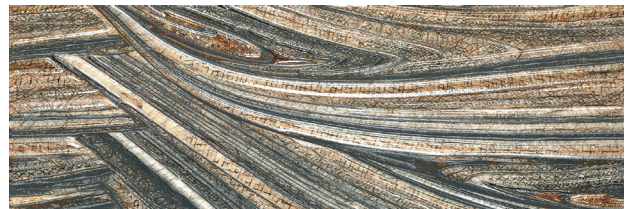

B

Pottery Decor A-B **
29,75x89,46 cm - 11,71"x35,22"

G-2401

** Price per piece
** Precio por pieza