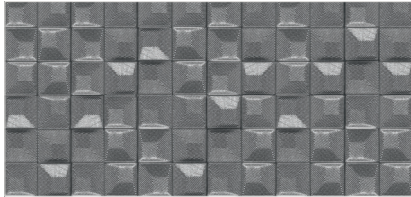

Architrave

Wall Tiles / Revestimiento
 White Body / Pasta Blanca
 Double firing / Bicocción
 Rectified / Rectificado
 Thickness / Espesor 0,74 cm

Architrave White
29,75x59,55 cm - 17,57"x23,45"
G-3140

Architrave White Geo
29,75x59,55 cm - 17,57"x23,45"
G-3154

Architrave White Micro
29,75x59,55 cm - 17,57"x23,45"
G-3154

Geo Silver Decor
29,75x59,55 cm - 17,57"x23,45"
G-2375

Architrave Gold Geo
29,75x59,55 cm - 17,57"x23,45"
G-2337

Architrave Gold Micro
29,75x59,55 cm - 17,57"x23,45"
G-2337

Cross White Mos.
29,75x29,75 cm - 11,71"x11,71"
G-2235

Architrave White Corner-30
1,5x29,75 cm - 0,59"x11,71"
G-2085

Architrave Silver Geo
29,75x59,55 cm - 17,57"x23,45"
G-2337

Architrave Silver Micro
29,75x59,55 cm - 17,57"x23,45"
G-2337

Power Aqua - Red - Black Lista
1x59,55 cm - 0,39"x23,45"
G-2089

Architrave Copper Geo
29,75x59,55 cm - 17,57"x23,45"
G-2337

Architrave Copper Micro
29,75x59,55 cm - 17,57"x23,45"
G-2337

Custom Mate Lista
1,5x59,55 cm - 0,59"x23,45"
G-2065