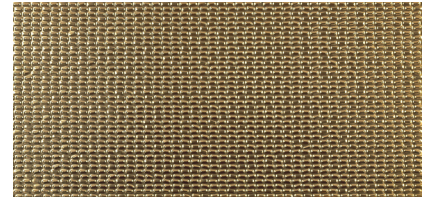

Architrave

Wall Tiles / Revestimiento
 White Body / Pasta Blanca
 Double firing / Bicocción
 Rectified / Rectificado
 Thickness / Espesor 0,74 cm

Architrave White
29,75x59,55 cm - 17,57"x23,45"
G-3140

Architrave White Geo
29,75x59,55 cm - 17,57"x23,45"
G-3154

Architrave White Micro
29,75x59,55 cm - 17,57"x23,45"
G-3154

Geo Silver Decor
29,75x59,55 cm - 17,57"x23,45"
G-2375

Architrave Gold Geo
29,75x59,55 cm - 17,57"x23,45"
G-2337

Architrave Gold Micro
29,75x59,55 cm - 17,57"x23,45"
G-2337

Cross White Mos.
29,75x29,75 cm - 11,71"x11,71"
G-2235

Architrave White Corner-30
1,5x29,75 cm - 0,59"x11,71"
G-2085

Architrave Silver Geo
29,75x59,55 cm - 17,57"x23,45"
G-2337

Architrave Silver Micro
29,75x59,55 cm - 17,57"x23,45"
G-2337

Power Aqua - Red - Black Lista
1x59,55 cm - 0,39"x23,45"
G-2089

Architrave Copper Geo
29,75x59,55 cm - 17,57"x23,45"
G-2337

Architrave Copper Micro
29,75x59,55 cm - 17,57"x23,45"
G-2337

Custom Mate Lista
1,5x59,55 cm - 0,59"x23,45"
G-2065