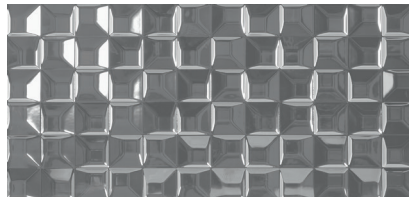

Architrave

Wall Tiles / Revestimiento
 White Body / Pasta Blanca
 Double firing / Bicocción
 Rectified / Rectificado
 Thickness / Espesor 0,74 cm

Architrave White
29,75x59,55 cm - 17,57"x23,45"
G-3140

Architrave White Geo
29,75x59,55 cm - 17,57"x23,45"
G-3154

Architrave White Micro
29,75x59,55 cm - 17,57"x23,45"
G-3154

Geo Silver Decor
29,75x59,55 cm - 17,57"x23,45"
G-2375

Architrave Gold Geo
29,75x59,55 cm - 17,57"x23,45"
G-2337

Architrave Gold Micro
29,75x59,55 cm - 17,57"x23,45"
G-2337

Cross White Mos.
29,75x29,75 cm - 11,71"x11,71"
G-2235

Architrave White Corner-30
1,5x29,75 cm - 0,59"x11,71"
G-2085

Architrave Silver Geo
29,75x59,55 cm - 17,57"x23,45"
G-2337

Architrave Silver Micro
29,75x59,55 cm - 17,57"x23,45"
G-2337

Power Aqua - Red - Black Lista
1x59,55 cm - 0,39"x23,45"
G-2089

Architrave Copper Geo
29,75x59,55 cm - 17,57"x23,45"
G-2337

Architrave Copper Micro
29,75x59,55 cm - 17,57"x23,45"
G-2337

Custom Mate Lista
1,5x59,55 cm - 0,59"x23,45"
G-2065