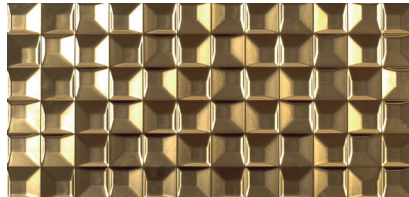

Architrave

Wall Tiles / Revestimiento
 White Body / Pasta Blanca
 Double firing / Bicocción
 Rectified / Rectificado
 Thickness / Espesor 0,74 cm

Architrave White
29,75x59,55 cm - 17,57"x23,45"
G-3140

Architrave White Geo
29,75x59,55 cm - 17,57"x23,45"
G-3154

Architrave White Micro
29,75x59,55 cm - 17,57"x23,45"
G-3154

Geo Silver Decor
29,75x59,55 cm - 17,57"x23,45"
G-2375

Architrave Gold Geo
29,75x59,55 cm - 17,57"x23,45"
G-2337

Architrave Gold Micro
29,75x59,55 cm - 17,57"x23,45"
G-2337

Cross White Mos.
29,75x29,75 cm - 11,71"x11,71"
G-2235

Architrave White Corner-30
1,5x29,75 cm - 0,59"x11,71"
G-2085

Architrave Silver Geo
29,75x59,55 cm - 17,57"x23,45"
G-2337

Architrave Silver Micro
29,75x59,55 cm - 17,57"x23,45"
G-2337