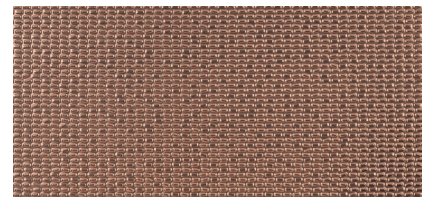

Architrave White Micro
29,75x59,55 cm - 17,57"x23,45"
G-3154

Geo Silver Decor
29,75x59,55 cm - 17,57"x23,45"
G-2375

Architrave Gold Geo
29,75x59,55 cm - 17,57"x23,45"
G-2337

Architrave Gold Micro
29,75x59,55 cm - 17,57"x23,45"
G-2337

Cross White Mos.
29,75x29,75 cm - 11,71"x11,71"
G-2235

Architrave White Corner-30
1,5x29,75 cm - 0,59"x11,71"
G-2085

Architrave Silver Geo
29,75x59,55 cm - 17,57"x23,45"
G-2337

Architrave Silver Micro
29,75x59,55 cm - 17,57"x23,45"
G-2337

Power Aqua - Red - Black Lista
1x59,55 cm - 0,39"x23,45"
G-2089

Architrave Copper Geo
29,75x59,55 cm - 17,57"x23,45"
G-2337

Architrave Copper Micro
29,75x59,55 cm - 17,57"x23,45"
G-2337

Custom Mate Lista
1,5x59,55 cm - 0,59"x23,45"
G-2065