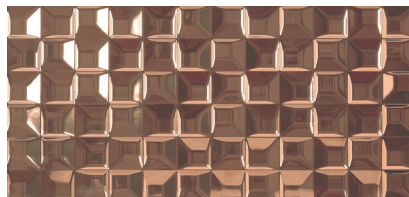

Architrave White Micro
29,75x59,55 cm - 17,57"x23,45"
G-3154

Geo Silver Decor
29,75x59,55 cm - 17,57"x23,45"
G-2375

Architrave Gold Geo
29,75x59,55 cm - 17,57"x23,45"
G-2337

Architrave Gold Micro
29,75x59,55 cm - 17,57"x23,45"
G-2337

Cross White Mos.
29,75x29,75 cm - 11,71"x11,71"
G-2235

Architrave White Corner-30
1,5x29,75 cm - 0,59"x11,71"
G-2085

Architrave Silver Geo
29,75x59,55 cm - 17,57"x23,45"
G-2337

Architrave Silver Micro
29,75x59,55 cm - 17,57"x23,45"
G-2337

Power Aqua - Red - Black Lista
1x59,55 cm - 0,39"x23,45"
G-2089

Architrave Copper Geo
29,75x59,55 cm - 17,57"x23,45"
G-2337

Architrave Copper Micro
29,75x59,55 cm - 17,57"x23,45"
G-2337

Custom Mate Lista
1,5x59,55 cm - 0,59"x23,45"
G-2065