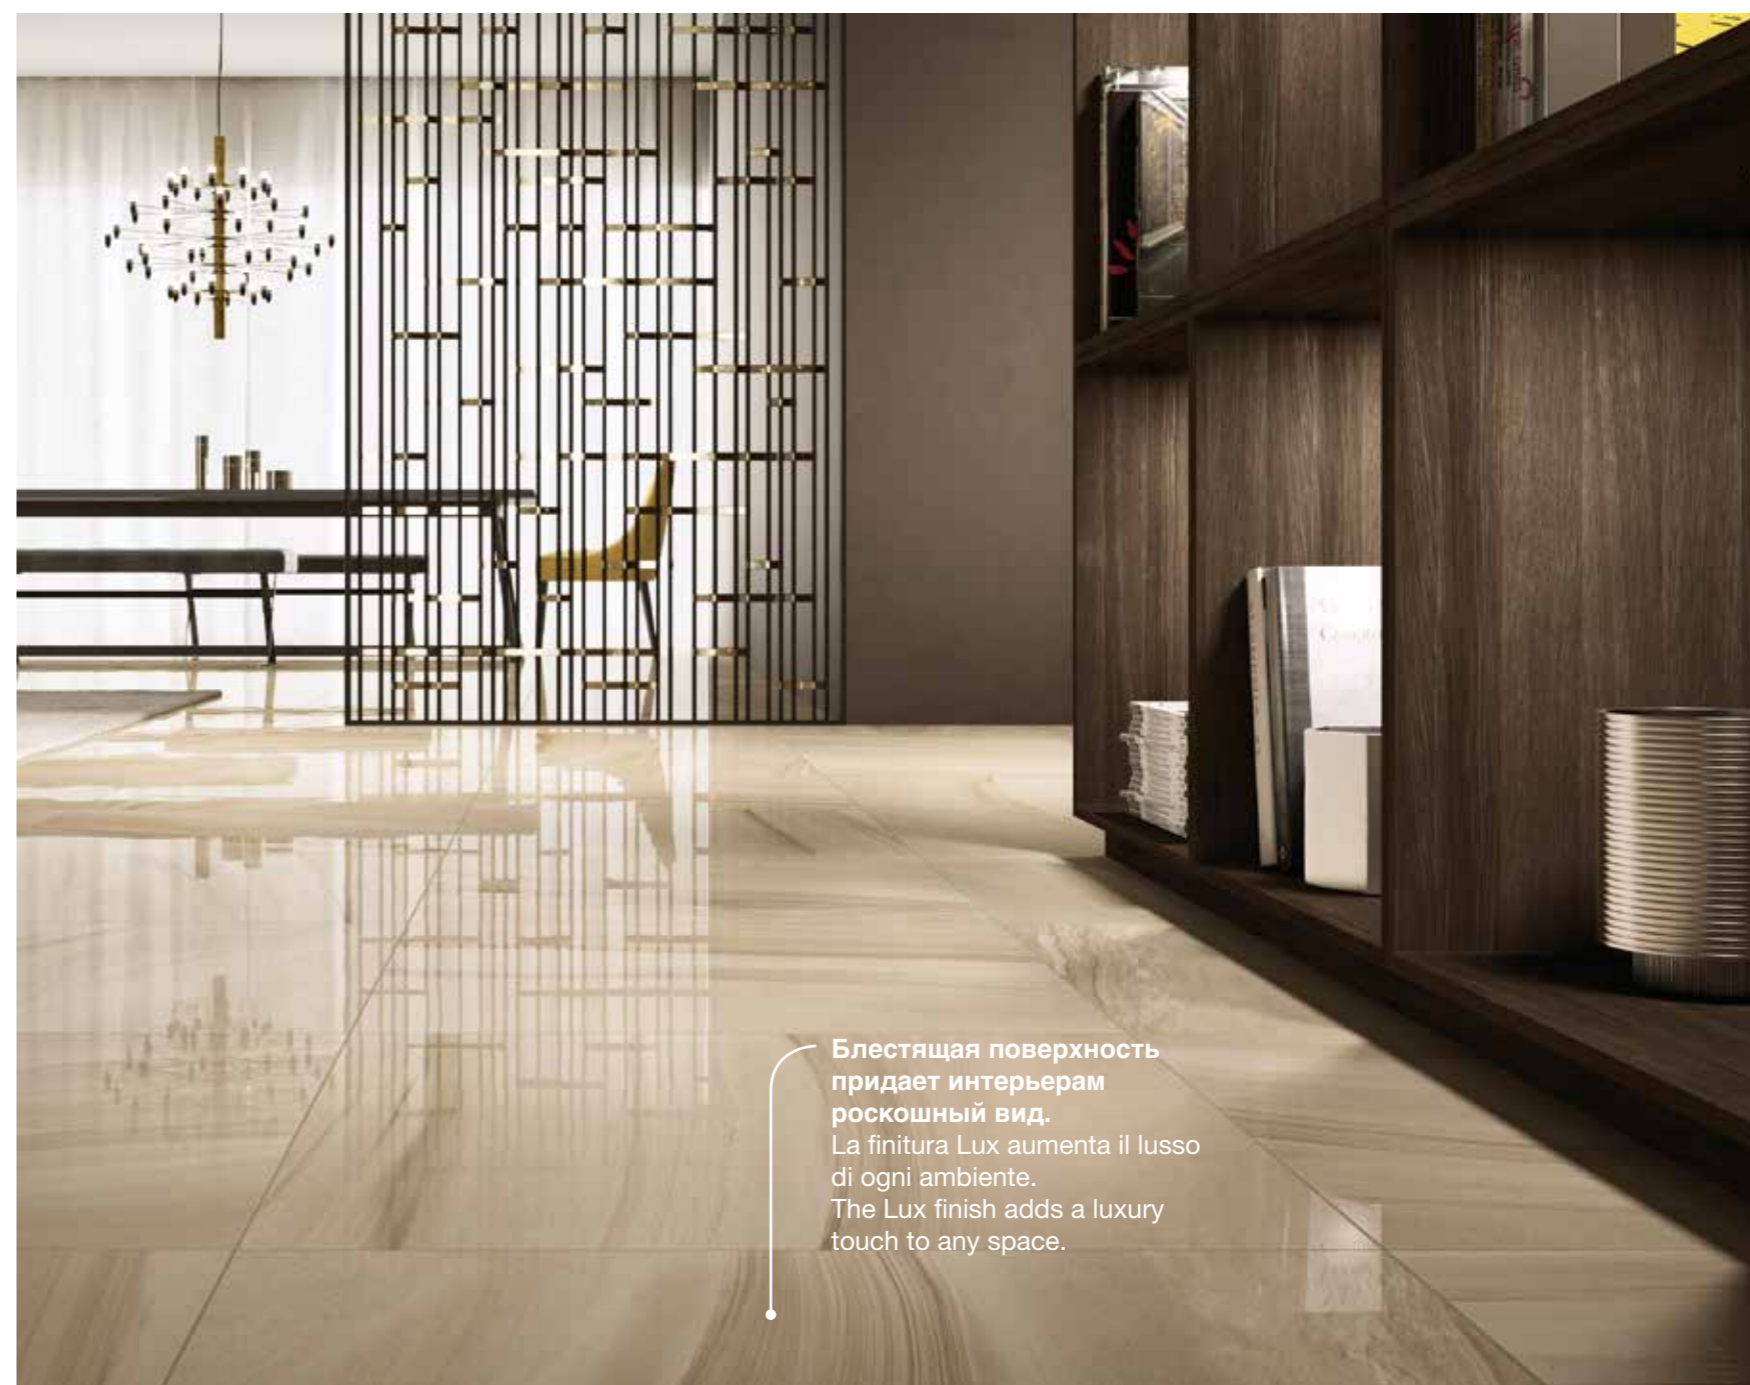

Блестящая поверхность
придает интерьерам
роскошный вид.
La finitura Lux aumenta il lusso
di ogni ambiente.
The Lux finish adds a luxury
touch to any space.

wonder desert moka

Armonia estetica di cromie e superfici.

La finitura lucida a specchio LUX possiede una rara ricchezza visiva e rappresenta la superficie più pregiata della collezione. Luminosa e brillante, conferisce al prodotto un valore ulteriore all'insegna del lusso e dell'eleganza, come se la pietra venisse levigata per esaltarne l'equilibrio delle forme e delle cromie, mantenendo contrasti decisi.

Aesthetic harmony of colours and surfaces.

The shiny mirror-like LUX finish features a rare visual richness and represents the most precious finish of the collection. Glossy and brilliant, it gives the product a touch of luxury and elegance, as if the stone has been polished to exalt the balance of shapes and colours, maintaining marked contrasts.

Wonder Desert Lux
Вандер Дезерт Люкс
59x59

Wonder Moka Lux
Вандер Мокка Люкс
59x59