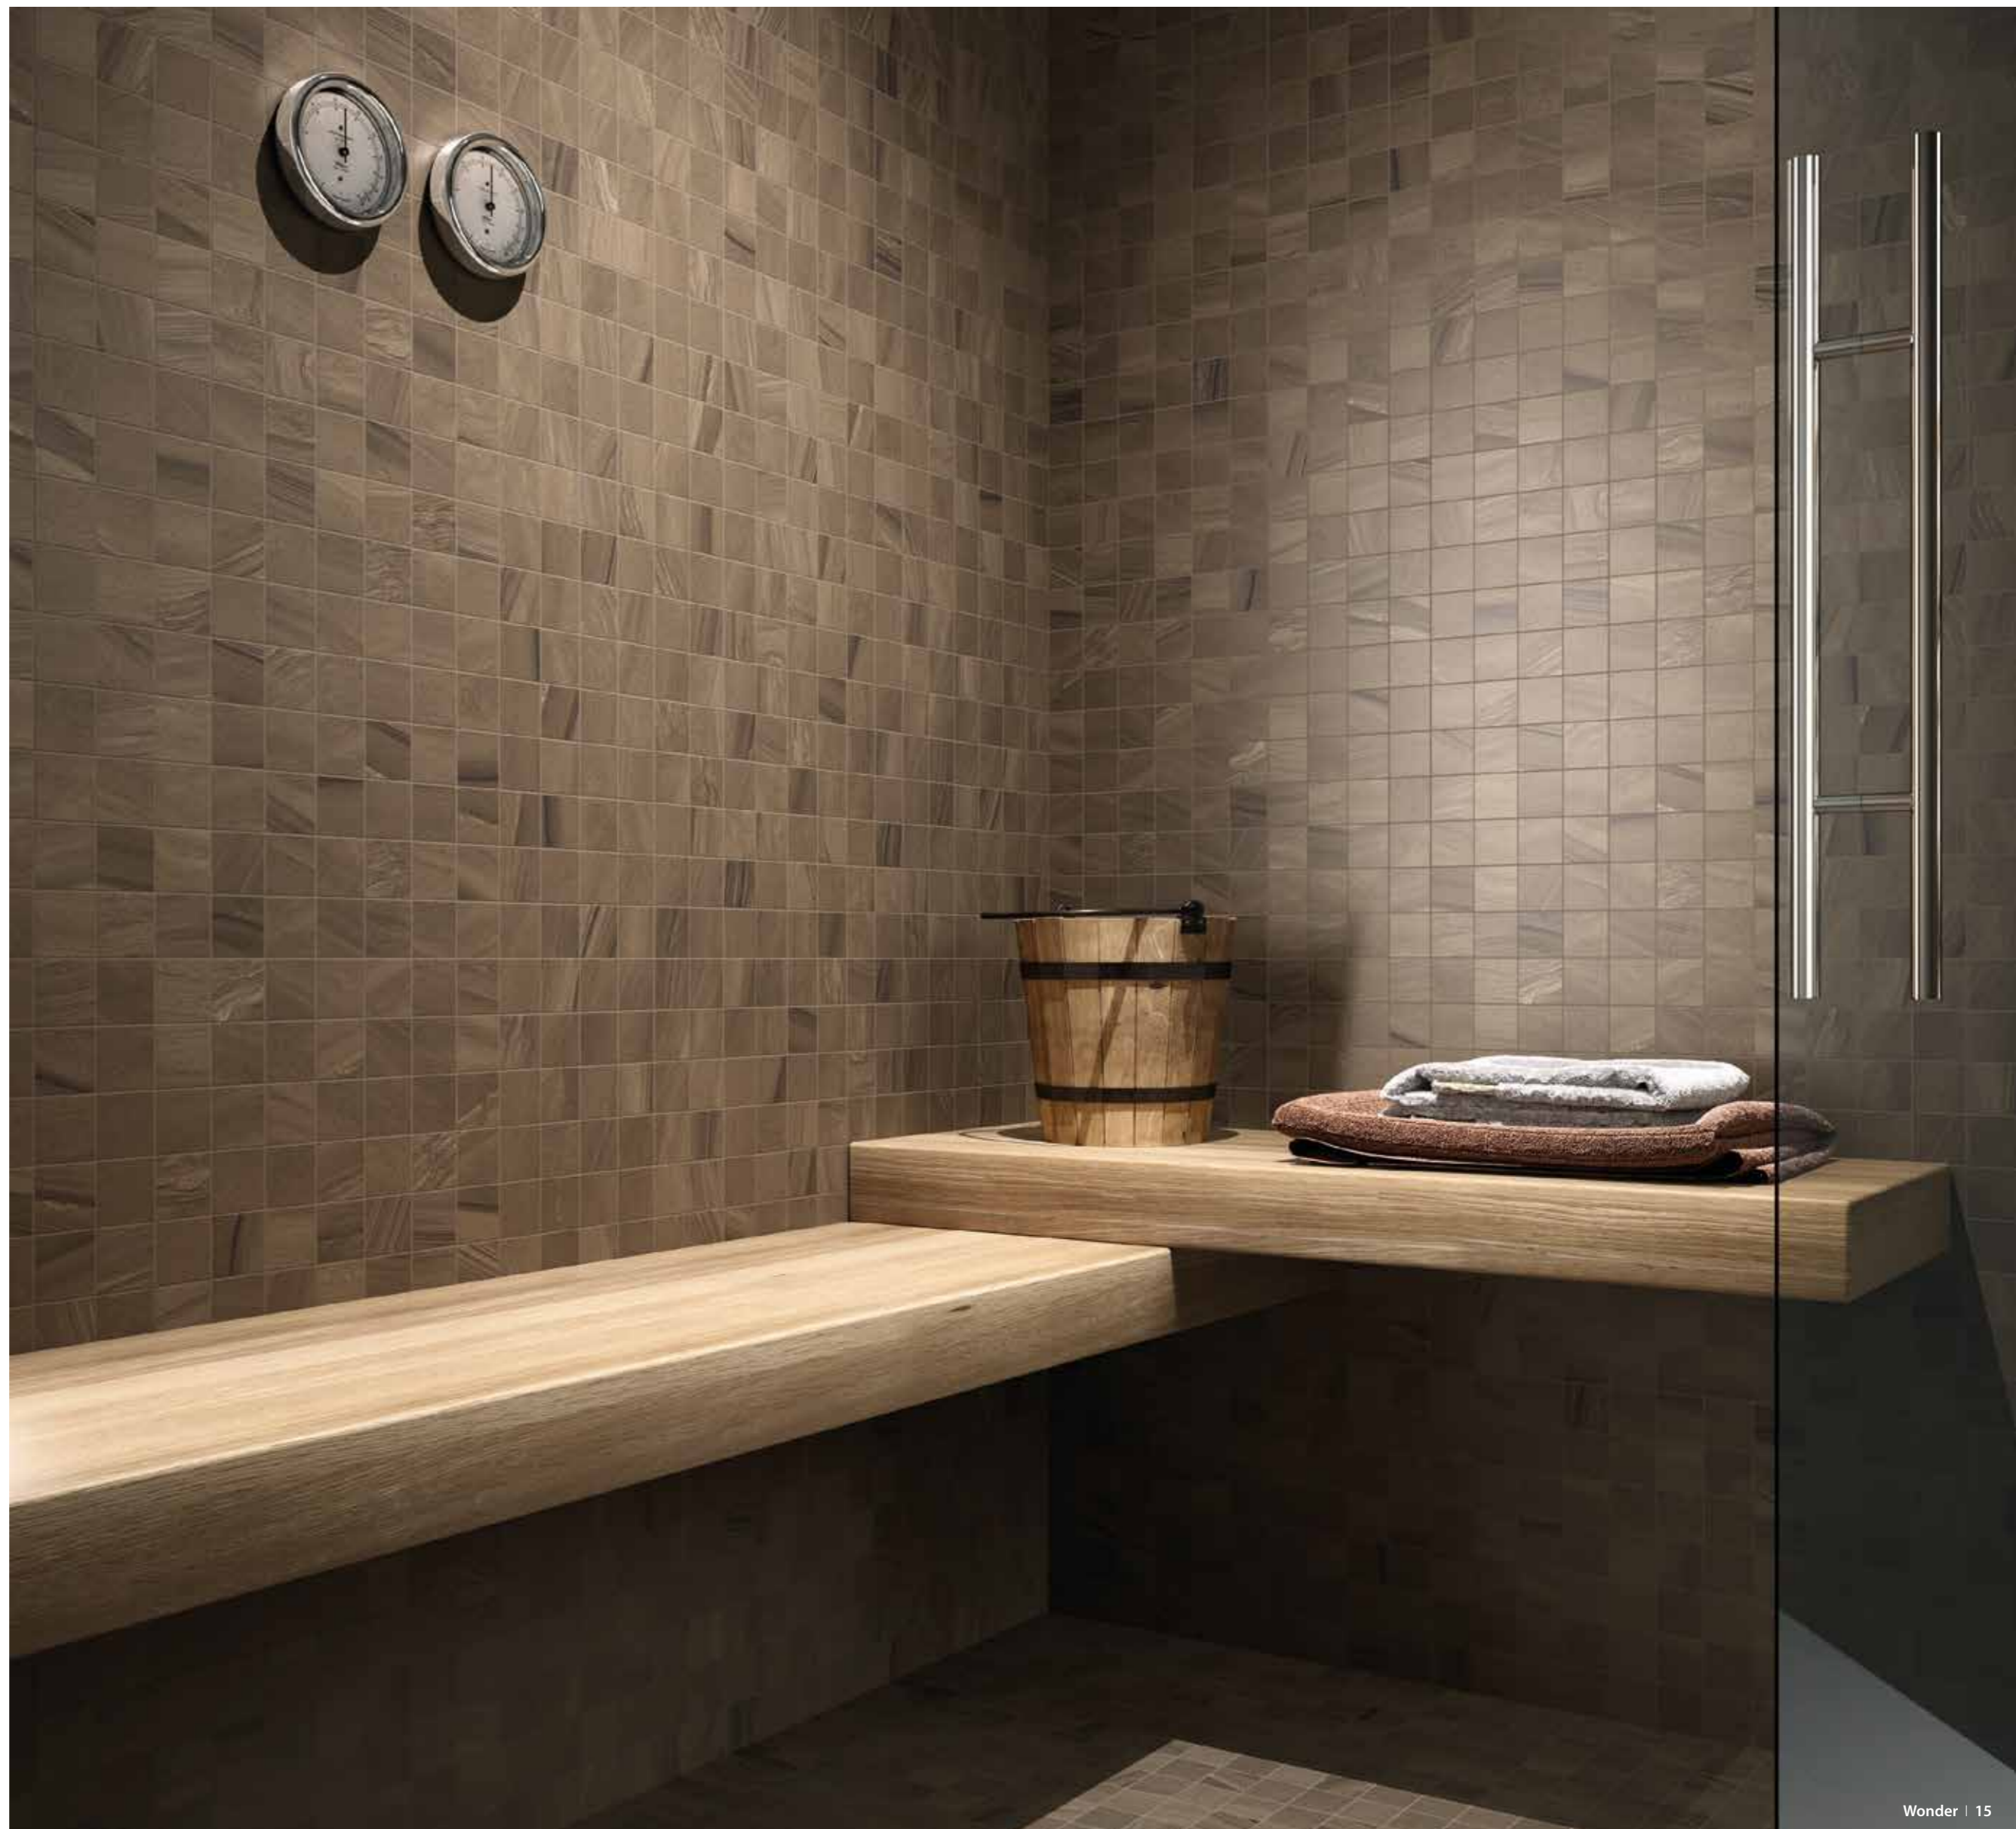

wonder
moka
desert

БОГАТАЯ
НАСЫЩЕННОСТЬ
ЦВЕТОВ И ОТТЕНКОВ

MOON, DESERT, МОКА И GRAFITE.
Четыре цвета коллекции Wonder делают ее необыкновенно гибкой в применении.
Эффектный и в то же время предельно натуральный вид плиток служит прекрасным фоном для любых предметов интерьера, независимо от стиля.

Wonder Moka Mosaico
Вандер Мока Мозаика
30x30