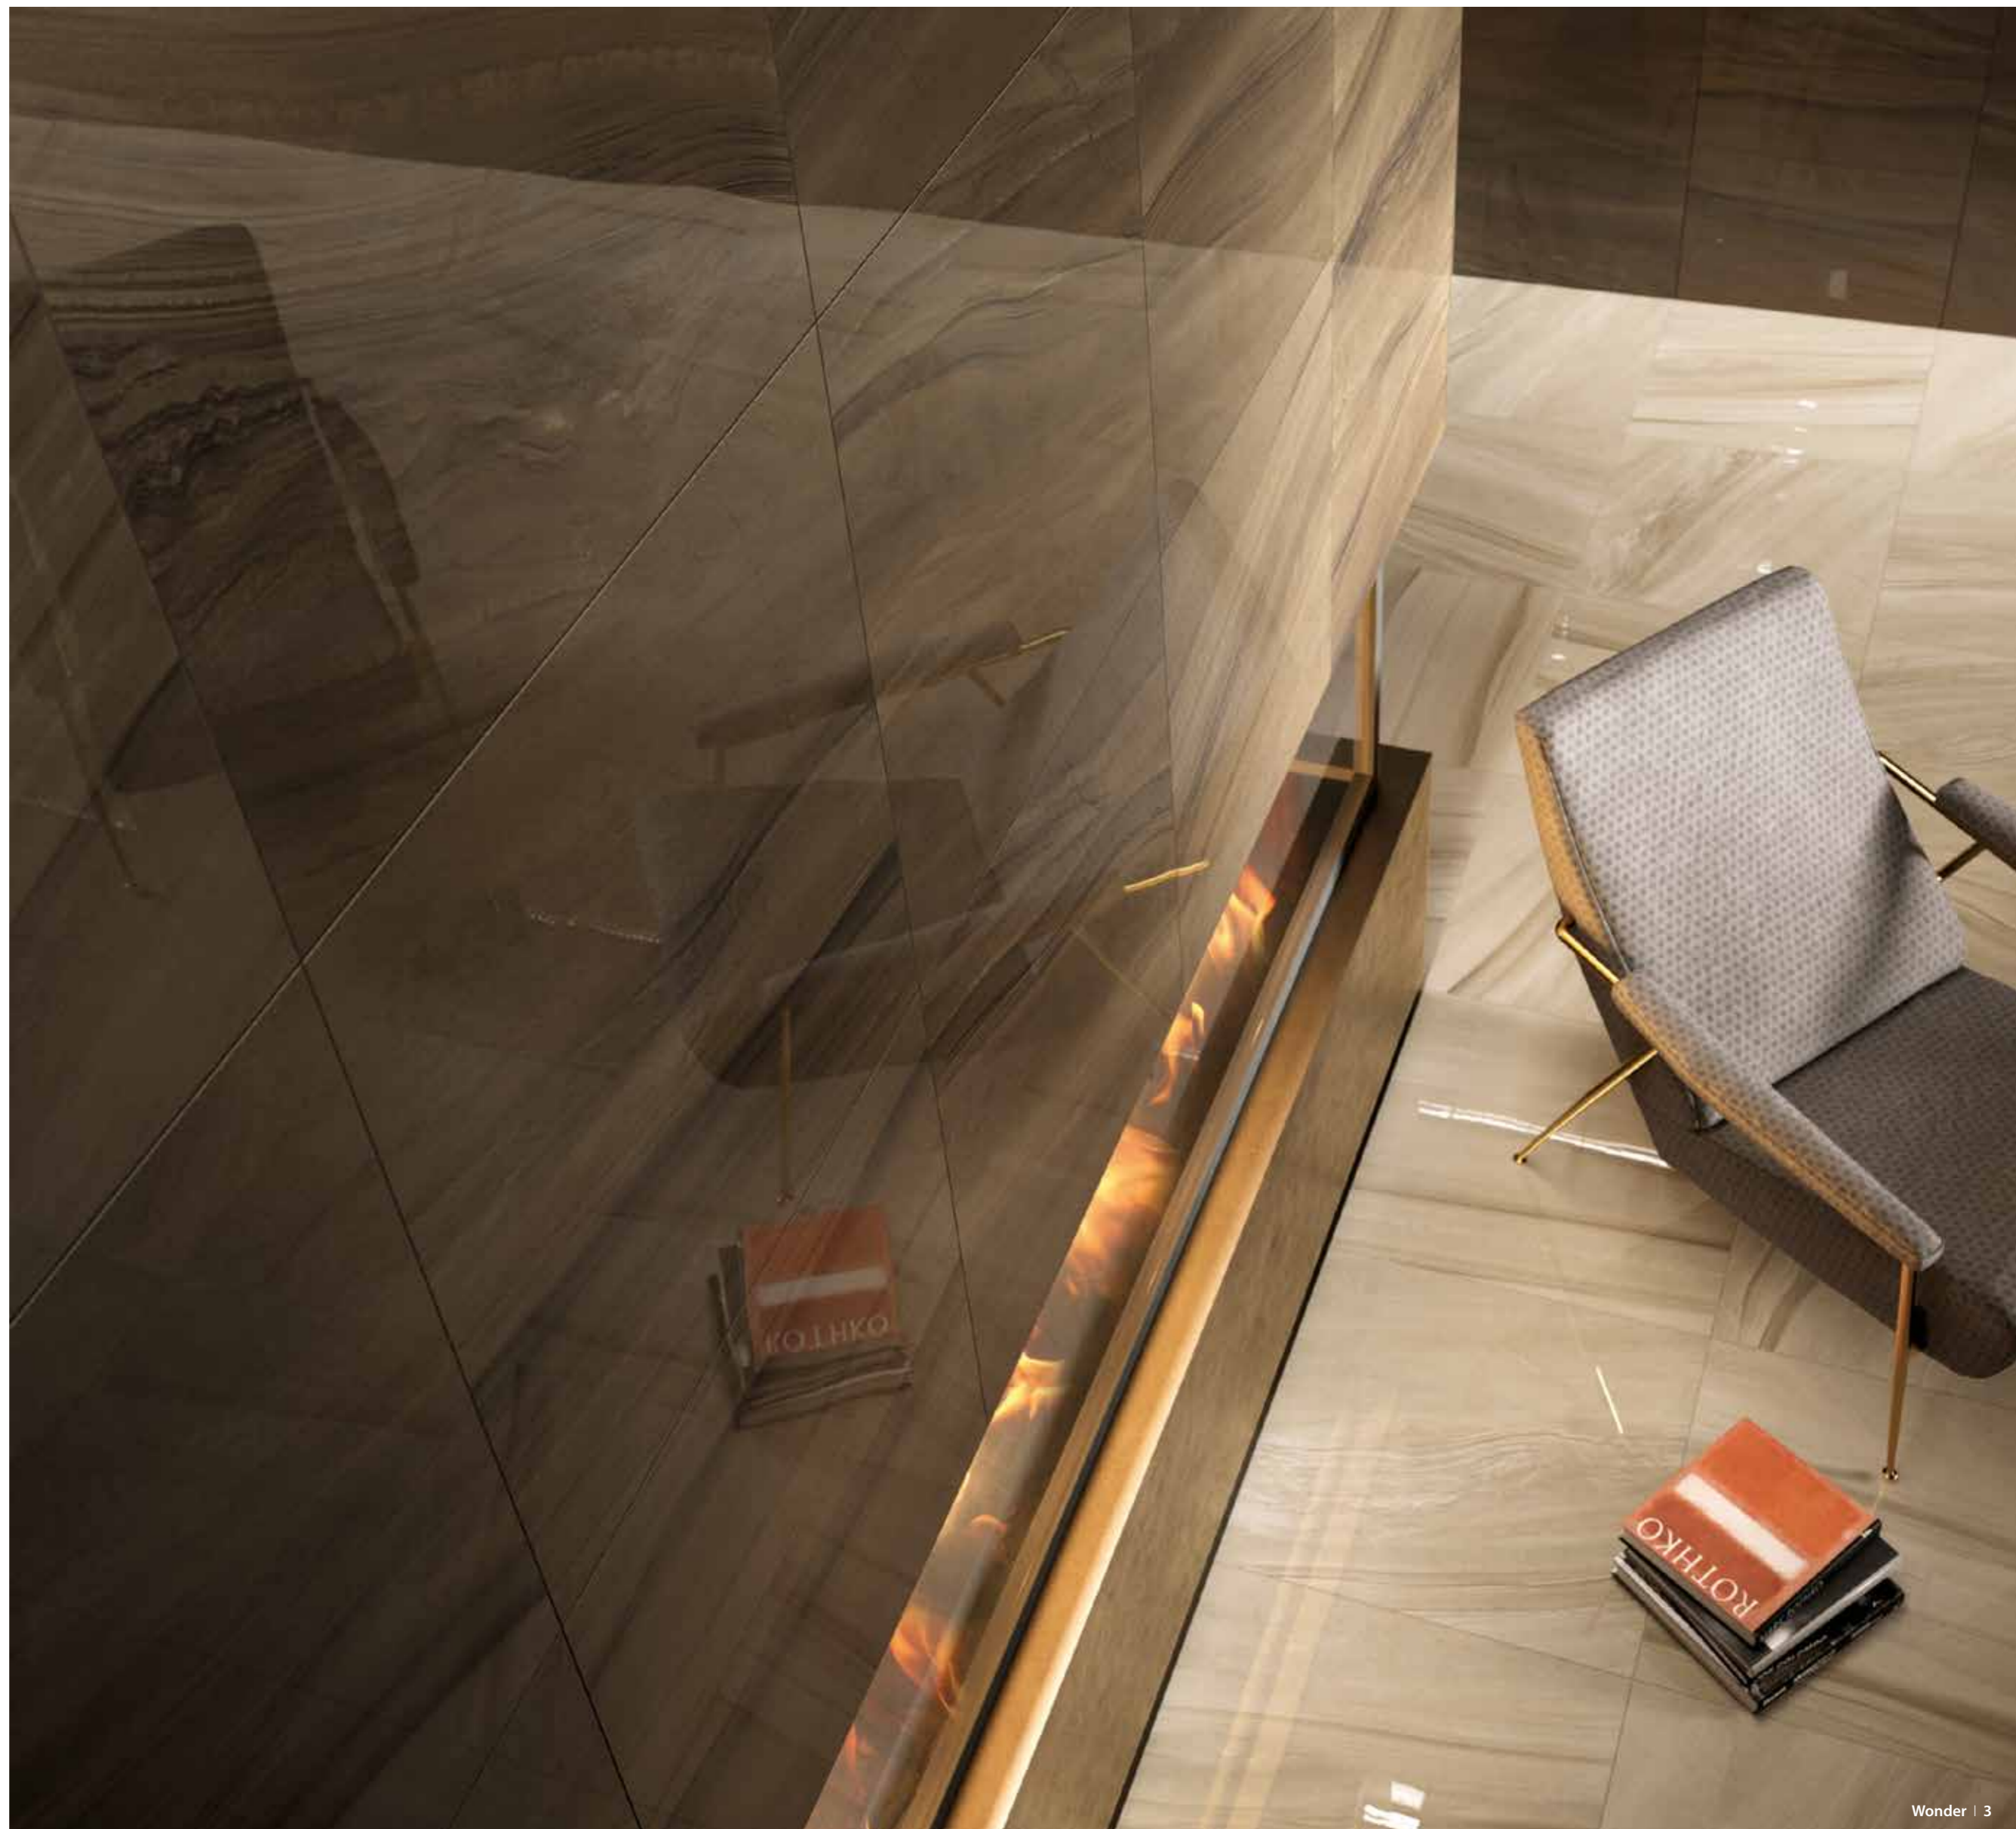

wonder
desert
moka

ГАРМОНИЯ ЦВЕТОВ
И ПОВЕРХНОСТЕЙ

Зеркально блестящая поверхность LUX
выглядит богато и благородно. Яркое
сияние вносит в интерьер акцент роскоши
и элегантности. Кажется, что камень был
искусно отполирован, чтобы подчеркнуть
гармонию форм, цветов, решительных
контрастов.

Wonder Desert Lux
Вандер Дезерт Люкс
59x59

Wonder Moka Lux
Вандер Мокка Люкс
59x59