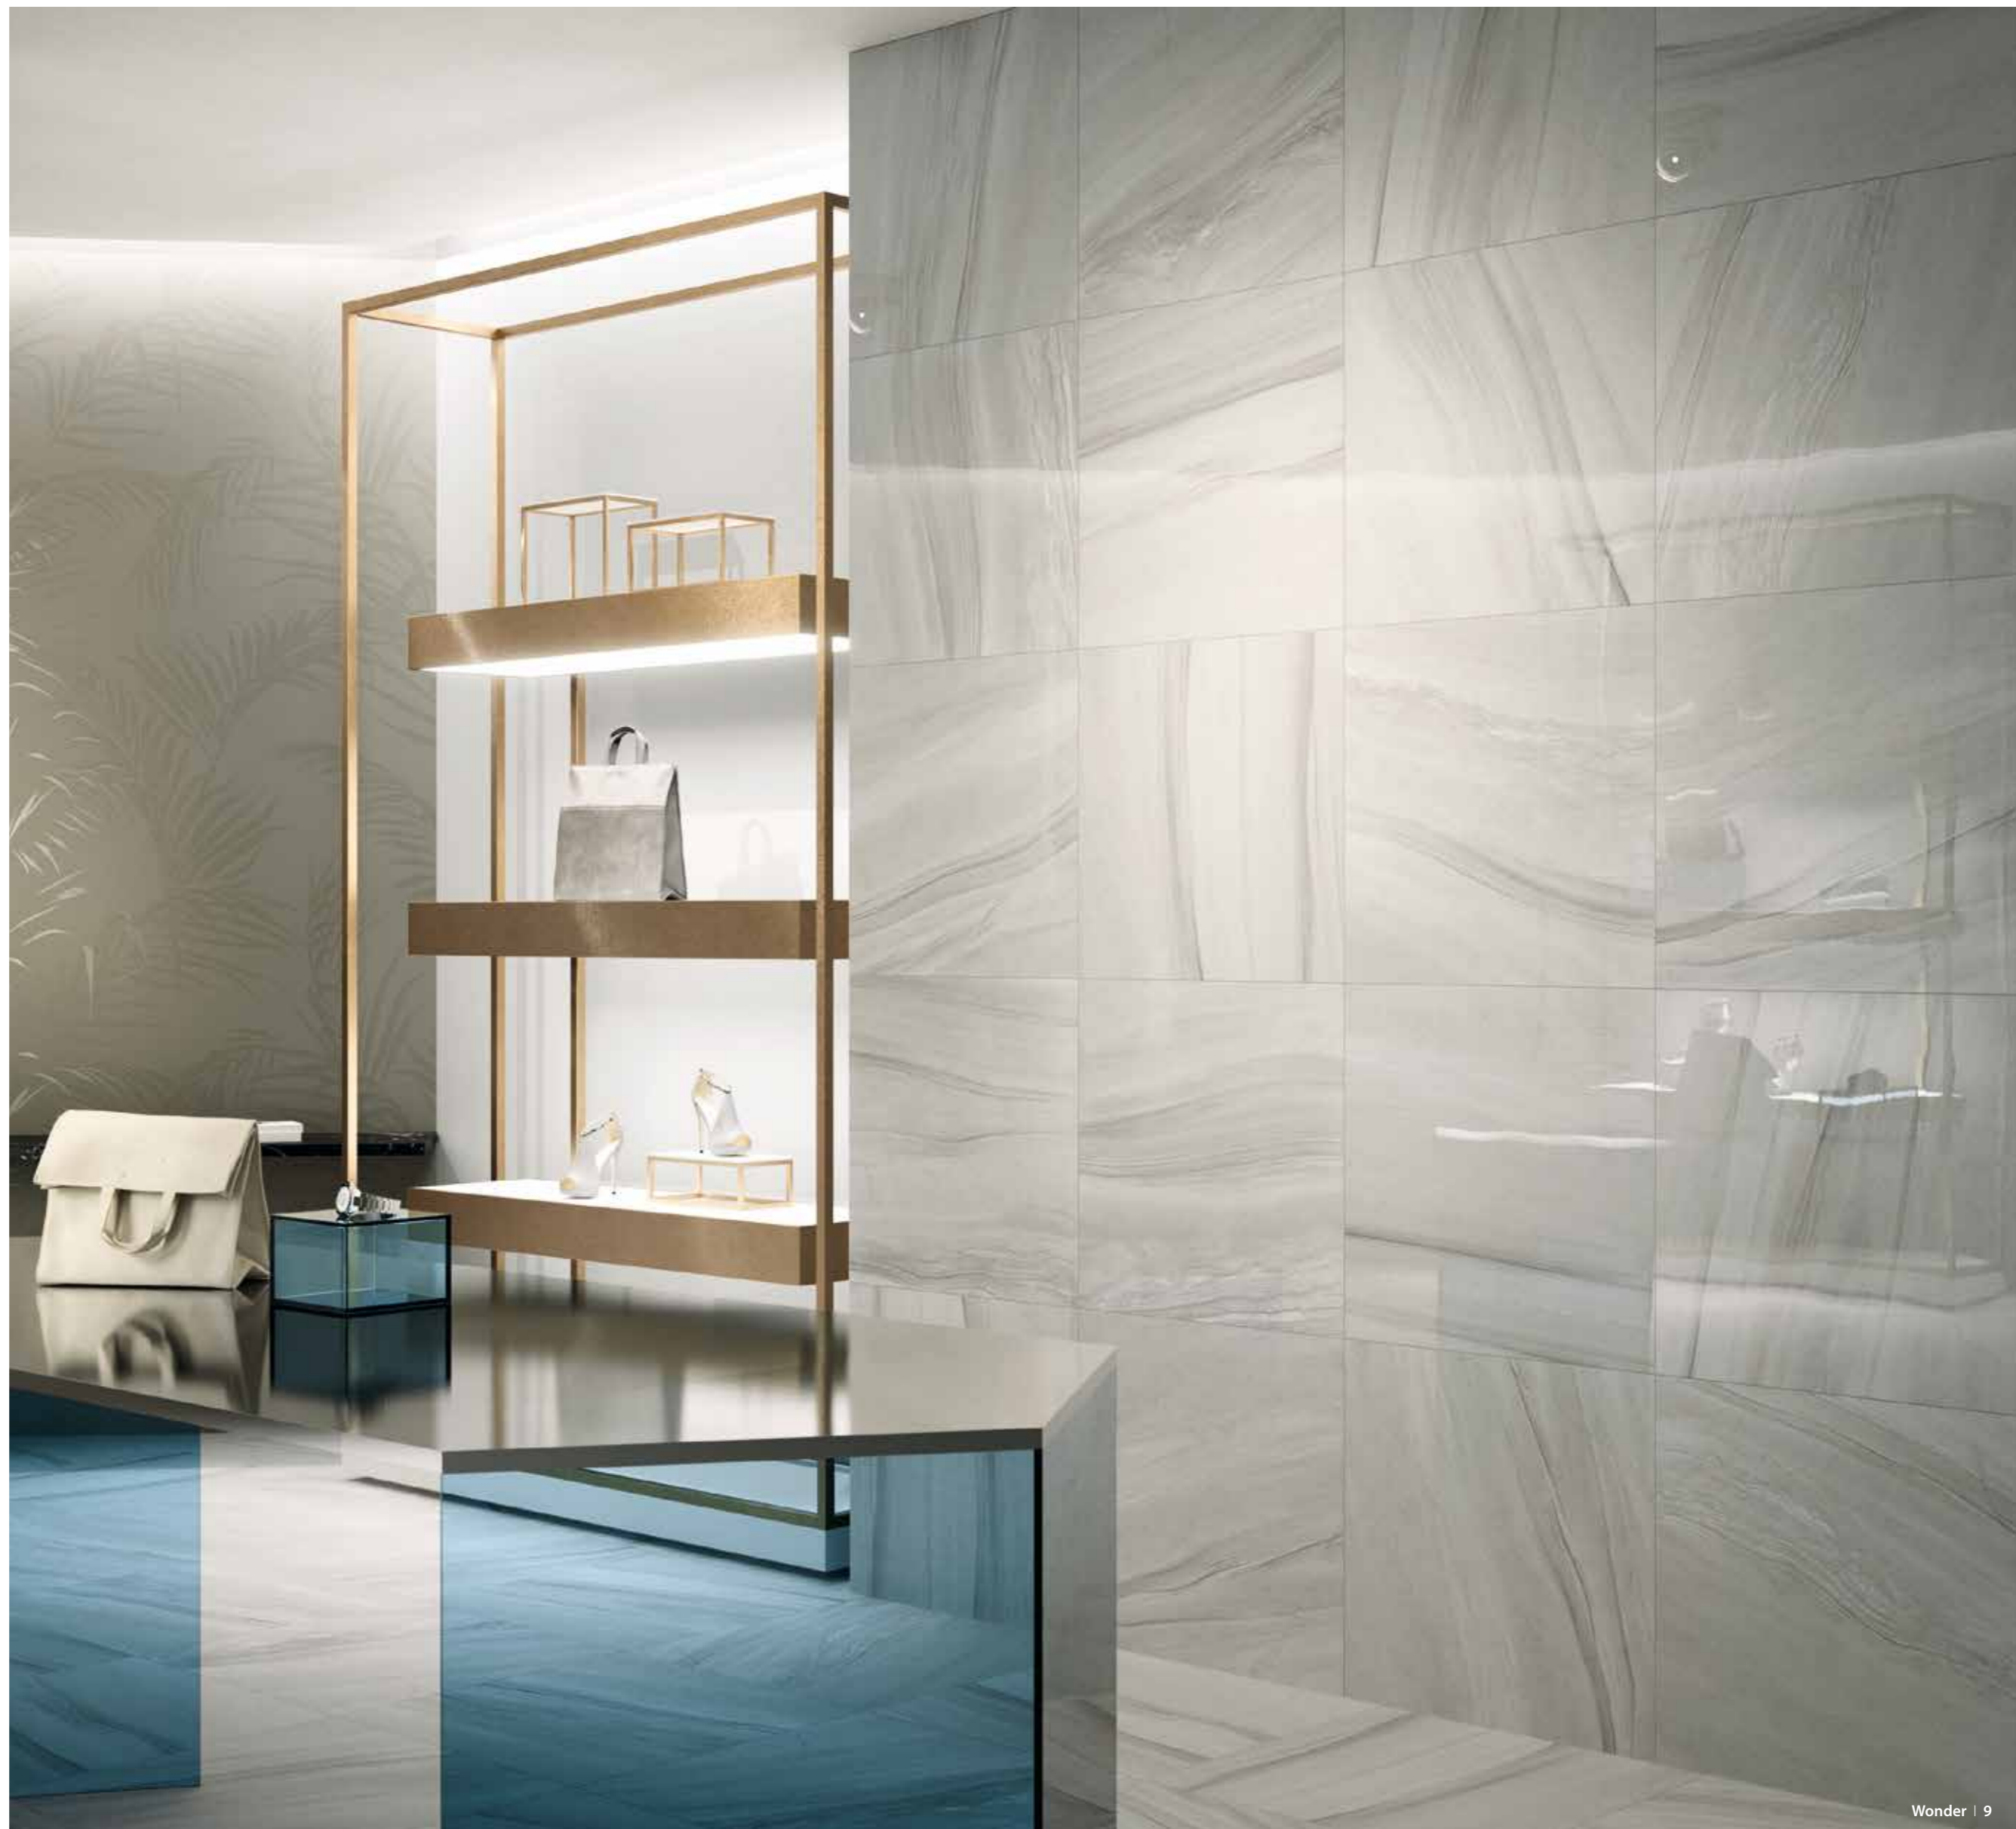

wonder
graphite

ИЗЫСКАННАЯ И НАТУРАЛЬНАЯ ЭЛЕГАНТНОСТЬ

Натуральная поверхность эффектно подчеркивает особенности природного песчаника – мягкий контрастный рисунок и слегка рельефную, но приятную на ощупь фактуру. Как и все остальные изделия из керамогранита Italon, эта плитка стойка к износу, ударам, химикатам, не требует особого ухода и крайне проста в очистке, даже в самых жестких условиях эксплуатации.

Wonder Graphite
Вандер Графит
60x60

Wonder Graphite Lux
Вандер Графит Люкс
59x59