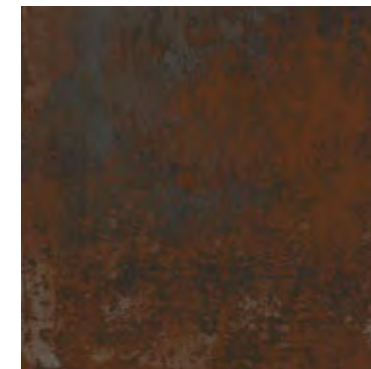

STARDUST OXIDE
90 X 90 / 36" X 36" REC. LAP. **N9B2**

STARDUST OXIDE
45 X 90 / 18" X 36" REC. LAP. **N9E2**

LINEAL STARDUST OXIDE
45 X 90 / 18" X 36" REC. LAP. **N9L2**

STARDUST OXIDE
60 X 120 / 24" X 48" REC. LAP. **N13B2**