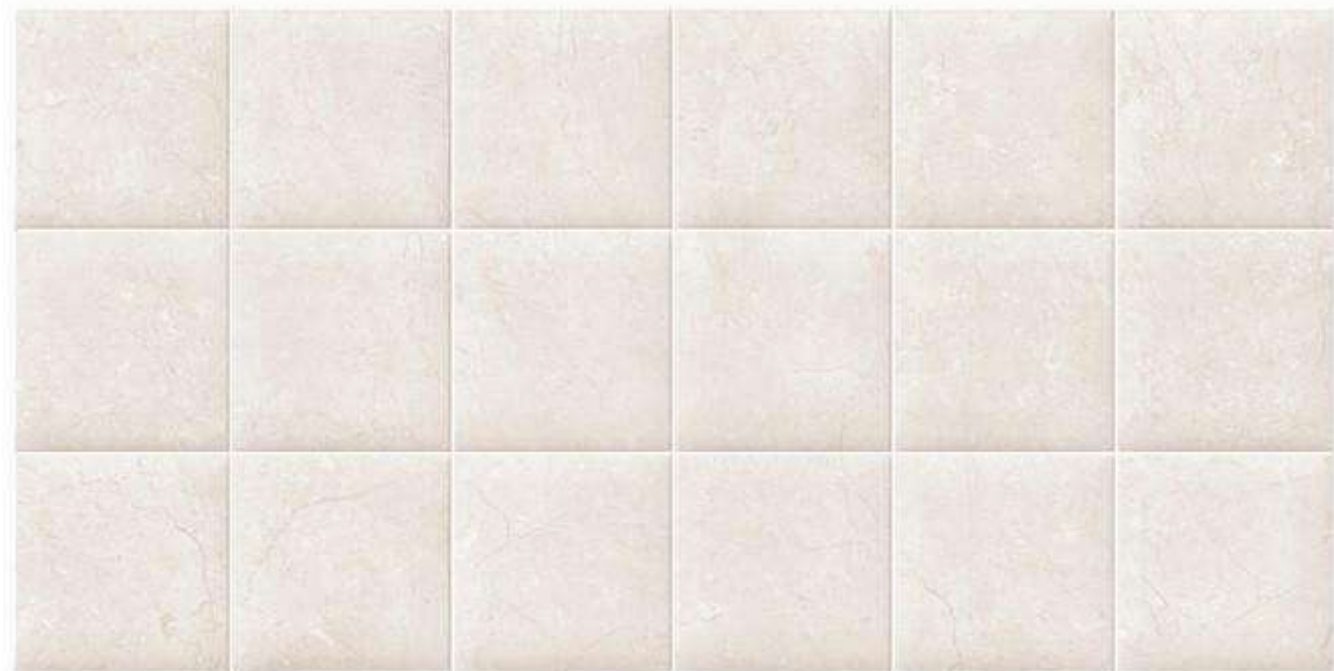

# Nord

30 x 60 CM · PRE-CUT 10 x 10 CM

GLOSSY FINISH

**Nord Cream**

G7

30 x 60 ( Pre-cut 10 x 10 cm )

*DIFFERENT DESIGNS IN EACH BOX*

**Enya Cream**

G6

30 x 60

*DIFFERENT DESIGNS IN EACH BOX*

**Torelo Soho Cream** D27

2 x 30 cm

**Decor Bergel**

G8

30 x 60 ( Pre-cut 10 x 10 cm )