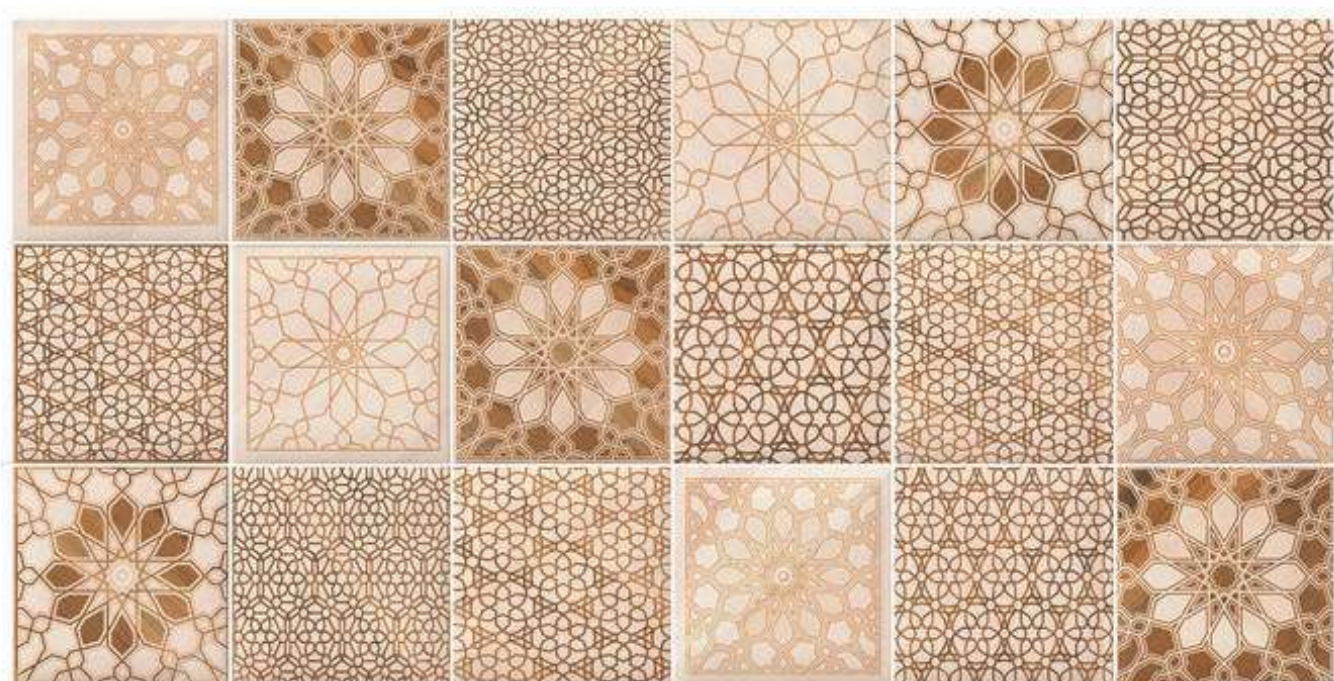

# Nord

30 x 60 CM · PRE-CUT 10 x 10 CM

GLOSSY FINISH

**Nord Cream**

G7

30 x 60 ( Pre-cut 10 x 10 cm )

*DIFFERENT DESIGNS IN EACH BOX*

**Enya Cream**

G6

30 x 60

*DIFFERENT DESIGNS IN EACH BOX*

**Torelo Soho Cream** D27

2 x 30 cm

**Decor Bergel**

G8

30 x 60 ( Pre-cut 10 x 10 cm )

*DIFFERENT DESIGNS IN EACH BOX*

**Decor Kirov**

G8

30 x 60 ( Pre-cut 10 x 10 cm )

*DIFFERENT DESIGNS IN EACH BOX*

**Torelo Bob Oxide** D9

2,5 x 30 cm

**Torelo Bob Gold** D9

2,5 x 30 cm

**Decor Aroa**

G8

30 x 60 ( Pre-cut 10 x 10 cm )

*DIFFERENT DESIGNS IN EACH BOX*

**Combo Pauli Marfil** D8

*AVAILABLE IN GOLD*

10 x 10 cm