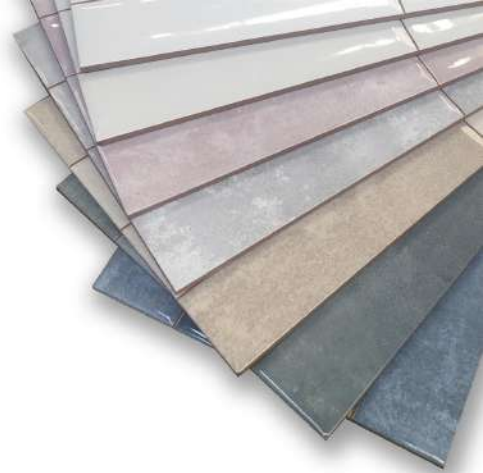

Never placing bricks was so easy!

Make **your life**  
*easier* and brighter  
**Easy** placement and  
**FLAWLESS** *result*

**LUKEN** · 30 x 60 cm Pre-cut Bricks by 

**Luken White** GT7  
 30 x 60 cm  
 (Pre-cut 7,5 X 30 cm)

**Luken Bone** GT7  
 30 x 60 cm  
 (Pre-cut 7,5 X 30 cm)

**Luken Marine**  
 30 x 60 cm  
 (Pre-cut 7,5 X 30 cm)

**Arinka** R10 Finish(C2)  
 45 x 45 cm PEI IV  
 (Pre-cut 22,5 x 22,5 cm) GT5

**Luken White** GT7  
 30 x 60 cm  
 (Pre-cut 7,5 X 30 cm)

**LUKEN** · 30 x 60 cm Pre-cut Bricks by **DUALITES DG**

**Luken White** GT7  
30 x 60 cm  
(Pre-cut 7,5 X 30 cm)

**Luken Bone** GT7  
30 x 60 cm  
(Pre-cut 7,5 X 30 cm)

**Luken Beige** GT7  
30 x 60 cm  
(Pre-cut 7,5 X 30 cm)

**Luken Rose** GT7  
30 x 60 cm  
(Pre-cut 7,5 X 30 cm)

**Aritz** R10 Finish (C2)  
45 x 45 cm PEI IV  
(Pre-cut 22,5 x 22,5 cm) GT5

[www.dualgres.com](http://www.dualgres.com) /  @dualgres