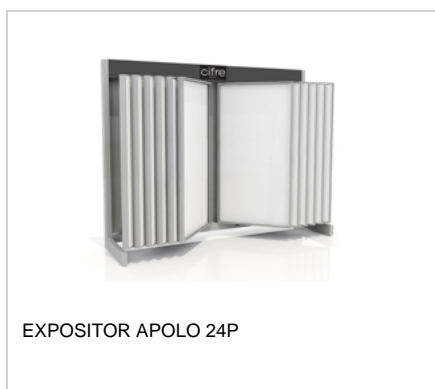

PHOTO GALLERY

BOARDS

DISPLAYS

PACKING

Size	units/box	m ² /box	kg/box	boxes/pallet	m ² /pallet	kg/pallet
17.5x17.5	37	1.00	14.16	60	60.00	850.00
17.5x17.5	10	1.75	11.76	60	105.00	705.00

WARNING Packaging details. These details are only for guidance purposes. The contents may vary. Please contact our sales representatives for precise details