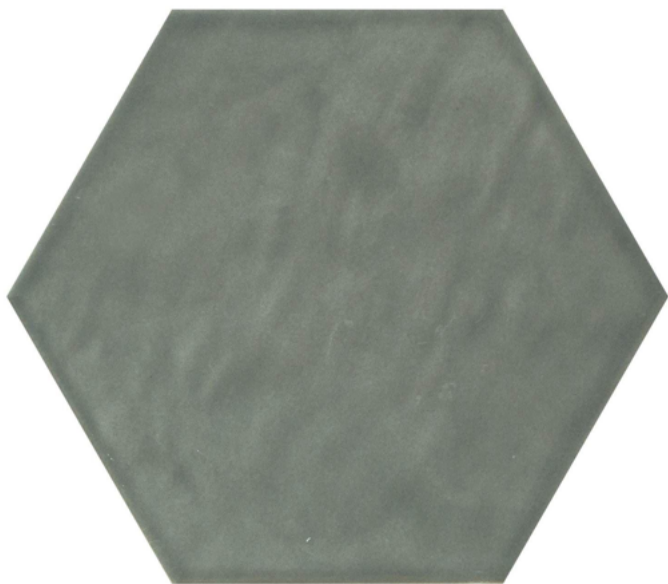

**SERIES
VODEVIL**

17.5x17.5

ANTRACITE

VODEVIL ANTRACITE | 17.5x17.5
G.46 | Wall | White body tiles

COMPOSICION VODEVIL ANTRACITE | 17.5x17.5
SP.2042 | Wall | White body tiles

GREY

VODEVIL GREY | 17.5x17.5
G.46 | Wall | White body tiles

COMPOSICION VODEVIL GREY | 17.5x17.5
SP.2042 | Wall | White body tiles

IVORY

DECOR VODEVIL IVORY | 17.5x17.5
G.46 | Wall | White body tiles

VODEVIL IVORY | 17.5x17.5
G.46 | Wall | White body tiles

COMPOSICION VODEVIL IVORY | 17.5x17.5
SP.2042 | Wall | White body tiles

JADE

VODEVIL JADE | 17.5x17.5
G.46 | Wall | White body tiles

MOKA

VODEVIL MOKA | 17.5x17.5
G.46 | Wall | White body tiles

COMPOSICION VODEVIL MOKA | 17.5x17.5
SP.2042 | Wall | White body tiles

VISON

VODEVIL VISON | 17.5x17.5
G.46 | Wall | White body tiles

COMPOSICION VODEVIL VISON | 17.5x17.5
SP.2042 | Wall | White body tiles

WHITE

DECOR VODEVIL WHITE | 17.5x17.5
G.46 | Wall | White body tiles

VODEVIL WHITE | 17.5x17.5
G.46 | Wall | White body tiles

COMPOSICION VODEVIL WHITE | 17.5x17.5
SP.2042 | Wall | White body tiles