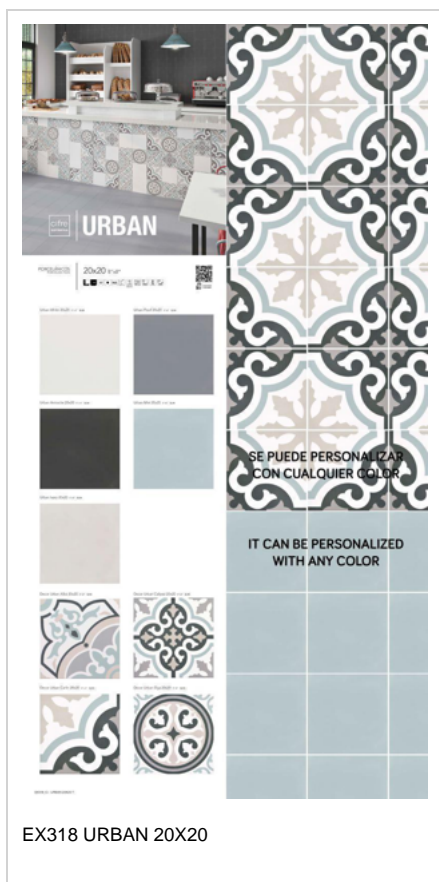

BOARDS

DISPLAYS