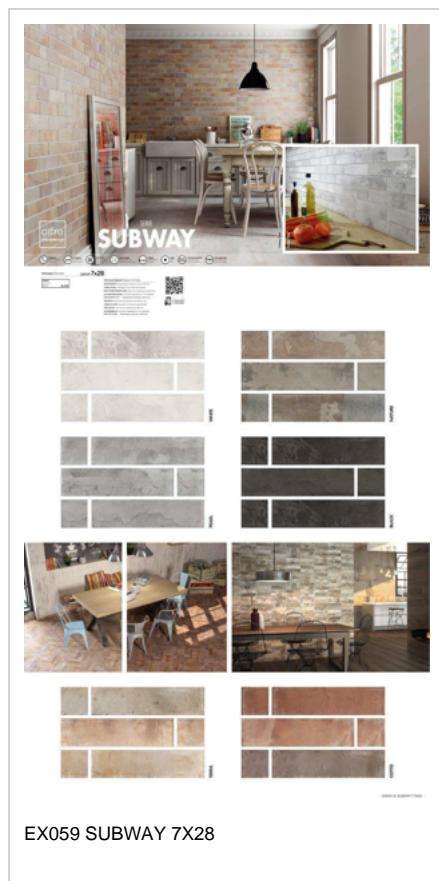

cifre  
cerámica

PANEL CUNA SUBWAY 04

This panel features a photograph of a modern living space with a brick wall made of Subway Cotto tiles. Below the photo are five close-up images of the tiles, showing their reddish-brown, textured surface.

**SUBWAY NATURE**  
7 x 28 cm - 2 7/8" x 11"

cifre  
cerámica

PANEL CUNA SUBWAY 05

This panel features a photograph of a dining area with a wall made of Subway Nature tiles. Below the photo are five close-up images of the tiles, showing their light beige, natural stone-like texture.

**SUBWAY PEARL**  
7 x 28 cm - 2 7/8" x 11"

cifre  
cerámica

PANEL CUNA SUBWAY 06

This panel features a photograph of a kitchen backsplash with Subway Pearl tiles. Below the photo are five close-up images of the tiles, showing their light grey, smooth, pearl-like finish.