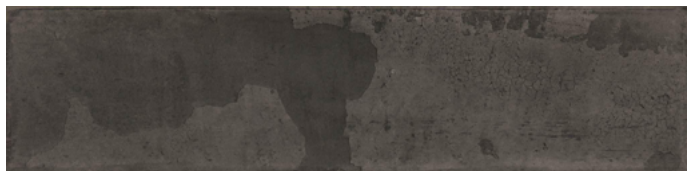

---

**SERIES  
SUBWAY**

---

7x28

**BLACK**

SUBWAY BLACK | 7x28  
G.114 | Porcelain tile | White body tiles

**COTTO**

SUBWAY COTTO | 7x28  
G.114 | Porcelain tile | White body tiles

cifre  
cerámica

PANEL CUNA SUBWAY 04

This panel features a photograph of a modern living space with a brick wall made of Subway Cotto tiles. Below the photo are five close-up images of the tiles, showing their reddish-brown, textured surface.