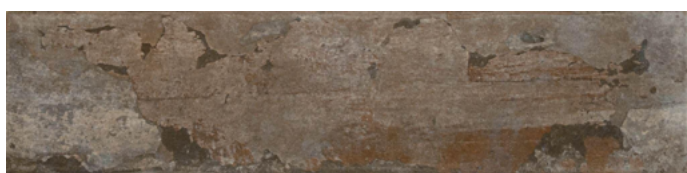

NATURE

SUBWAY NATURE | 7x28
G.114 | Porcelain tile | White body tiles