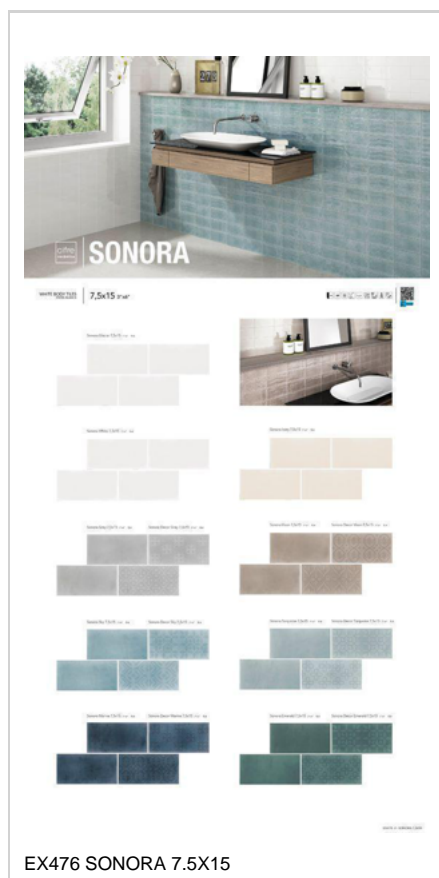

GREY

SONORA DECOR GREY | 7.5x15 (3"X6")
G.8 | Wall | White body tile

SONORA GREY | 7.5x15 (3"X6")
G.6 | Wall | White body tile

IVORY

SONORA IVORY | 7.5x15 (3"X6")
G.6 | Wall | White body tile

MARINE

SONORA DECOR MARINE | 7.5x15 (3"X6")
G.8 | Wall | White body tile

SONORA MARINE | 7.5x15 (3"X6")
G.6 | Wall | White body tile

SKY

SONORA DECOR SKY | 7.5x15 (3"X6")
G.8 | Wall | White body tile

SONORA SKY | 7.5x15 (3"X6")
G.6 | Wall | White body tile

TURQUOISE

SONORA DECOR TURQUOISE | 7.5x15 (3"X6")
G.8 | Wall | White body tile

SONORA TURQUOISE | 7.5x15 (3"X6")
G.6 | Wall | White body tile

VISON

SONORA DECOR VISON | 7.5x15 (3"X6")
G.8 | Wall | White body tile

SONORA VISON | 7.5x15 (3"X6")
G.6 | Wall | White body tile

WHITE

SONORA WHITE | 7.5x15 (3"X6")
G.6 | Wall | White body tile

PHOTO GALLERY

BOARDS

PACKING

Size	TYPE OF PRODU...	units/box	m ² /box	kg/box	boxes/pallet	m ² /pallet	kg/pallet
7.5x15 (3"X6")	Base	44	0.50	7.29	120	60	875
7.5x15 (3"X6")	Decor	44	0.50	7.29	120	60	875

WARNING Packaging details. These details are only for guidance purposes. The contents may vary. Please contact our sales representatives for precise details