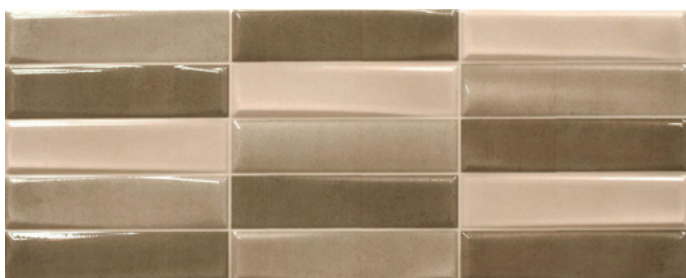

TESEL MADISON IVORY MIX | 20x50
G.50 | Wall | Red body tiles