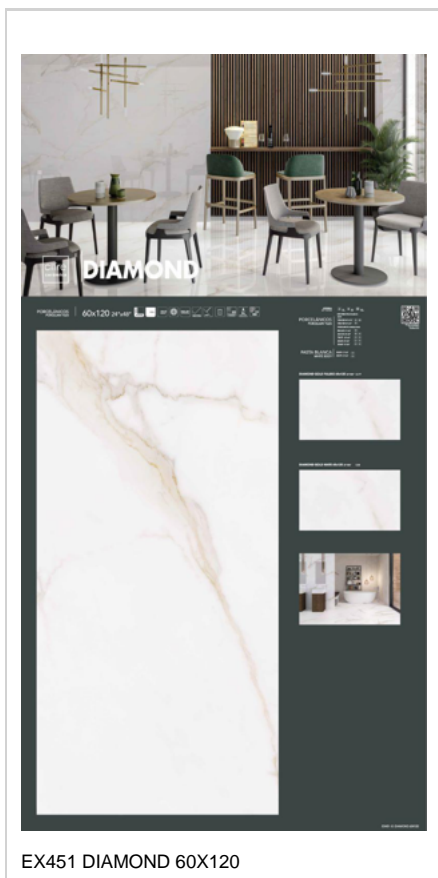

SERIES DIAMOND

120x260 (48"x102")
80x160 (31"x63")
120x120 (48"x48")
60x120 (24"x48")
30x90 (12"x36")

75x75 (30"x30")
25x75 (10"x30")
60x60 (24"x24")
30x60 (12"x24")

GOLD

DIAMOND GOLD MATE | 120x260 (48"x102")
G.198 | Porcelain | Coloured body

RODAPIÉ | 7,5x60 (3"x24")
SP2017
60X60

RODAPIÉ | 7,5x60 (3"x24")
SP2017
30X60

PHOTO GALLERY

BOARDS

DISPLAYS

EXPOSITOR GIRATORIO 60X120

EXPOSITOR LAMINA XLIFE 6 (12PZ)

TOTEM MADERA 75X75-60X60