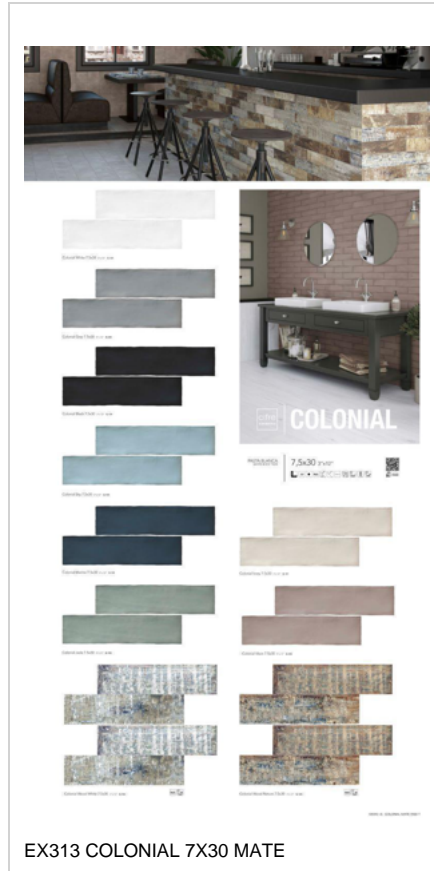

MOLDURA COLONIAL WHITE BRILLO | 5x30 ()  
SP.2008 | Wall

MOLDURA COLONIAL WHITE MATE | 5x30 ()  
SP.2008 | Wall

QUARTER ROUND COLONIAL WHITE BRILLO | 1.5x30 (0.6"x12")  
SP.2009 | Wall

QUARTER ROUND COLONIAL WHITE MATE | 1.5x30 (0.6"x12")  
SP.2009 | Wall

PHOTO GALLERY

BOARDS

EX312 COLONIAL 7X30 BRILLO

EX313 COLONIAL 7X30 MATE

EX319 COLONIAL RESUMEN

PANEL MANO GRANDE

PANEL MANO PEQUEÑO

DISPLAYS

BOX BRICK&MORE; COLONIAL

EXPOSITOR APOLO 24P

EXPOSITOR APOLO 24p luz

EXPOSITOR ATLANTIS 24

EXPOSITOR MALAGA 24

EXPOSITOR POOLSHARE 24+3P

CUNA METALICA

POOLSHARE 15P+2P