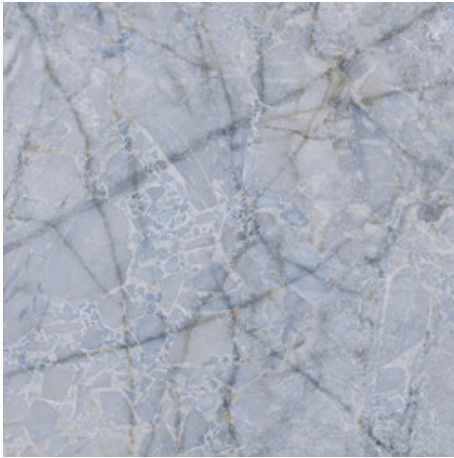

120x120 / 48"x48"

ATLANTIS BLUE PUL RECT
G.192 | Porcelain tiles | Polished | Neutral Body Rectified.

ATLANTIS WHITE PUL RECT
G.192 | Porcelain tiles | Polished | Neutral Body Rectified.

ATLANTIS GREY PUL RECT
G.192 | Porcelain tiles | Polished | Neutral Body Rectified.