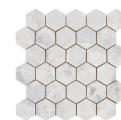

30x30 / 12"x12"

MOSAICO ATLANTIS WHITE PUL RECT

SP.2037 | Porcelain tiles | Polished | Neutral Body Rectified.

MOSAICO ATLANTIS GREY PUL RECT

SP.2037 | Porcelain tiles | Polished | Neutral Body Rectified.

MOSAICO ATLANTIS BLUE PUL RECT

SP.2037 | Porcelain tiles | Polished | Neutral Body Rectified.

MOSAICO ATLANTIS WHITE BRILLO

SP.2037 | Porcelain tiles | GLOSSY | Neutral Body Rectified.

MOSAICO ATLANTIS GREY BRILLO

SP.2037 | Porcelain tiles | GLOSSY | Neutral Body Rectified.

HEXAGONO ATLANTIS WHITE BRILLO

SP.2051 | Porcelain tiles | GLOSSY | Neutral Body Rectified.

HEXAGONO ATLANTIS GREY BRILLO

SP.2051 | Porcelain tiles | GLOSSY | Neutral Body Rectified.