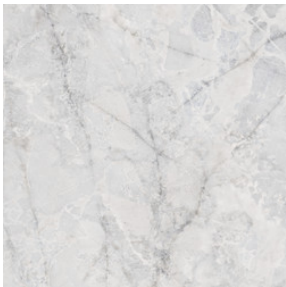

75x75 / 30"x30"

ATLANTIS WHITE BRILLO RECT
G.96 | Porcelain tiles | GLOSSY | Neutral Body Rectified.