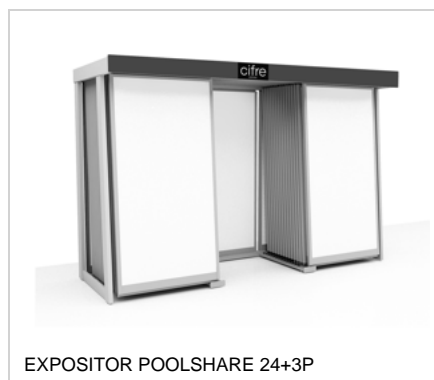

PHOTO GALLERY

BOARDS

DISPLAYS

EXPOSITOR MALAGA 24

EXPOSITOR ATLANTIS 24

PACKING

Size	units/box	m ² /box	kg/box	boxes/pallet	m ² /pallet	kg/pallet
20x20 (8"x8")	26	1.04	18.92	72	74.88	1362.00

WARNING Packaging details. These details are only for guidance purposes. The contents may vary. Please contact our sales representatives for precise details