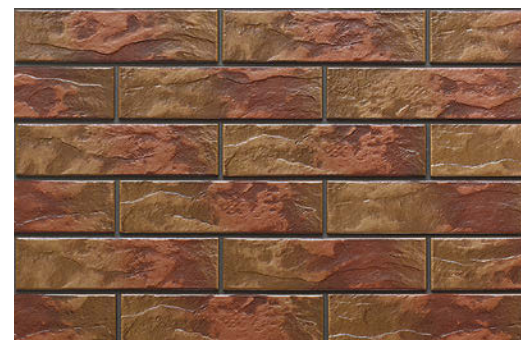

NEVADA

Scan for more

Packaging	
Dimensions [cm]	6,5×24,5×0,65 (rustic)
Pieces in the box	32
m ² in the box	0,5
Box weight [kg]	6,80

0,65

Nevada rustic facade tile 19621 6,5×24,5 cm

MONTANA

Scan for more

Packaging	
Dimensions [cm]	6,5×24,5×0,65 (rustic)
Pieces in the box	32
m ² in the box	0,5
Box weight [kg]	6,80

0,65

Montana rustic facade tile 19638 6,5×24,5 cm

COLORADO

Scan for more

Packaging	
Dimensions [cm]	6,5×24,5×0,65 (rustic)
Pieces in the box	32
m ² in the box	0,5
Box weight [kg]	6,80

0,65

Colorado rustic facade tile 19614 6,5×24,5 cm

WALL NEVADA 6,5x24,5

WALL COLORADO 6,5x24,5

- Facade tile
 - Frost resistance
 - Clinker
 - Textured surface
 - Tile thickness