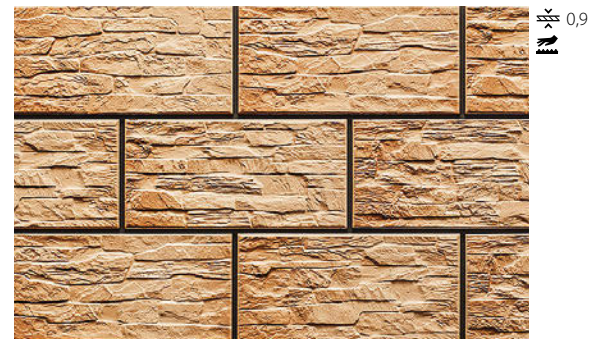

TOPAZ CER 31

14,8 x 30

Scan for more

Packaging

Dimensions [cm]	14,8x30x0,9
Pieces in the box	12
m ² in the box	0,53
Box weight [kg]	8,9

Topaz CER 31 facade stone 17443 14,8x30 cm

WALL
TOPAZ CER 31 14,8x30

- Facade tile
 - Frost resistance
 - Clinker
 - Tile thickness
 - Textured surface