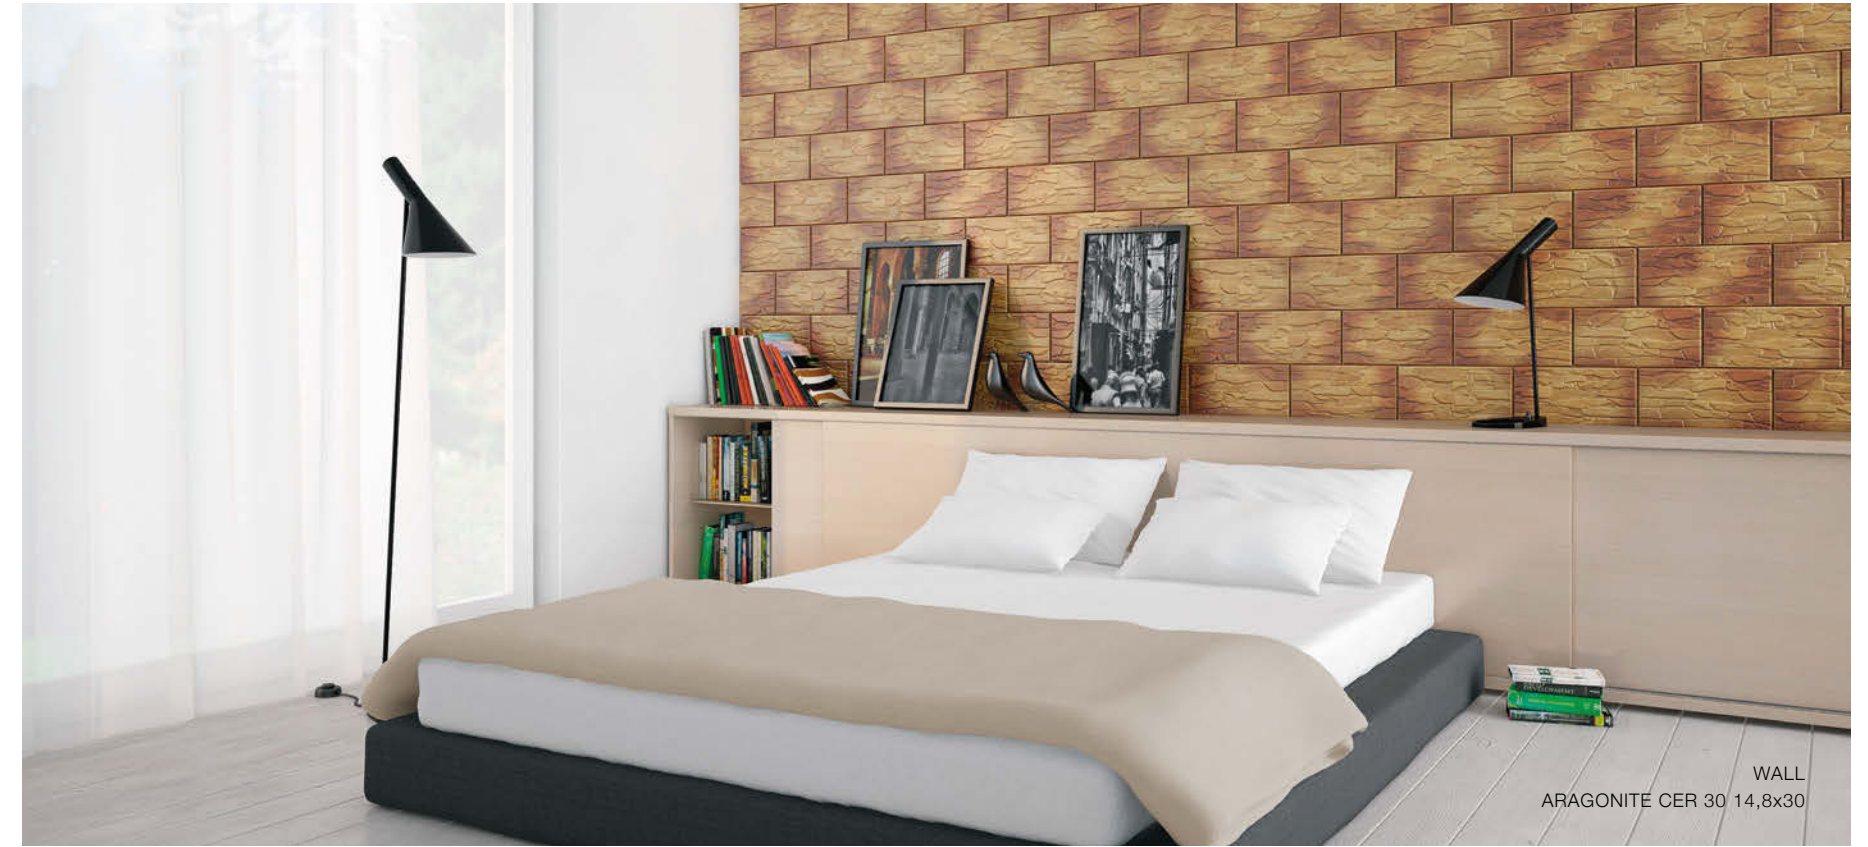

ARAGONITE CER 30

14,8 x 30

Scan for more

Packaging

Dimensions [cm]	14,8x30x0,9
Pieces in the box	12
m ² in the box	0,53
Box weight [kg]	8,9

Aragonite CER 30 facade stone 17436 14,8x30 cm

WALL
ARAGONITE CER 30 14,8x30