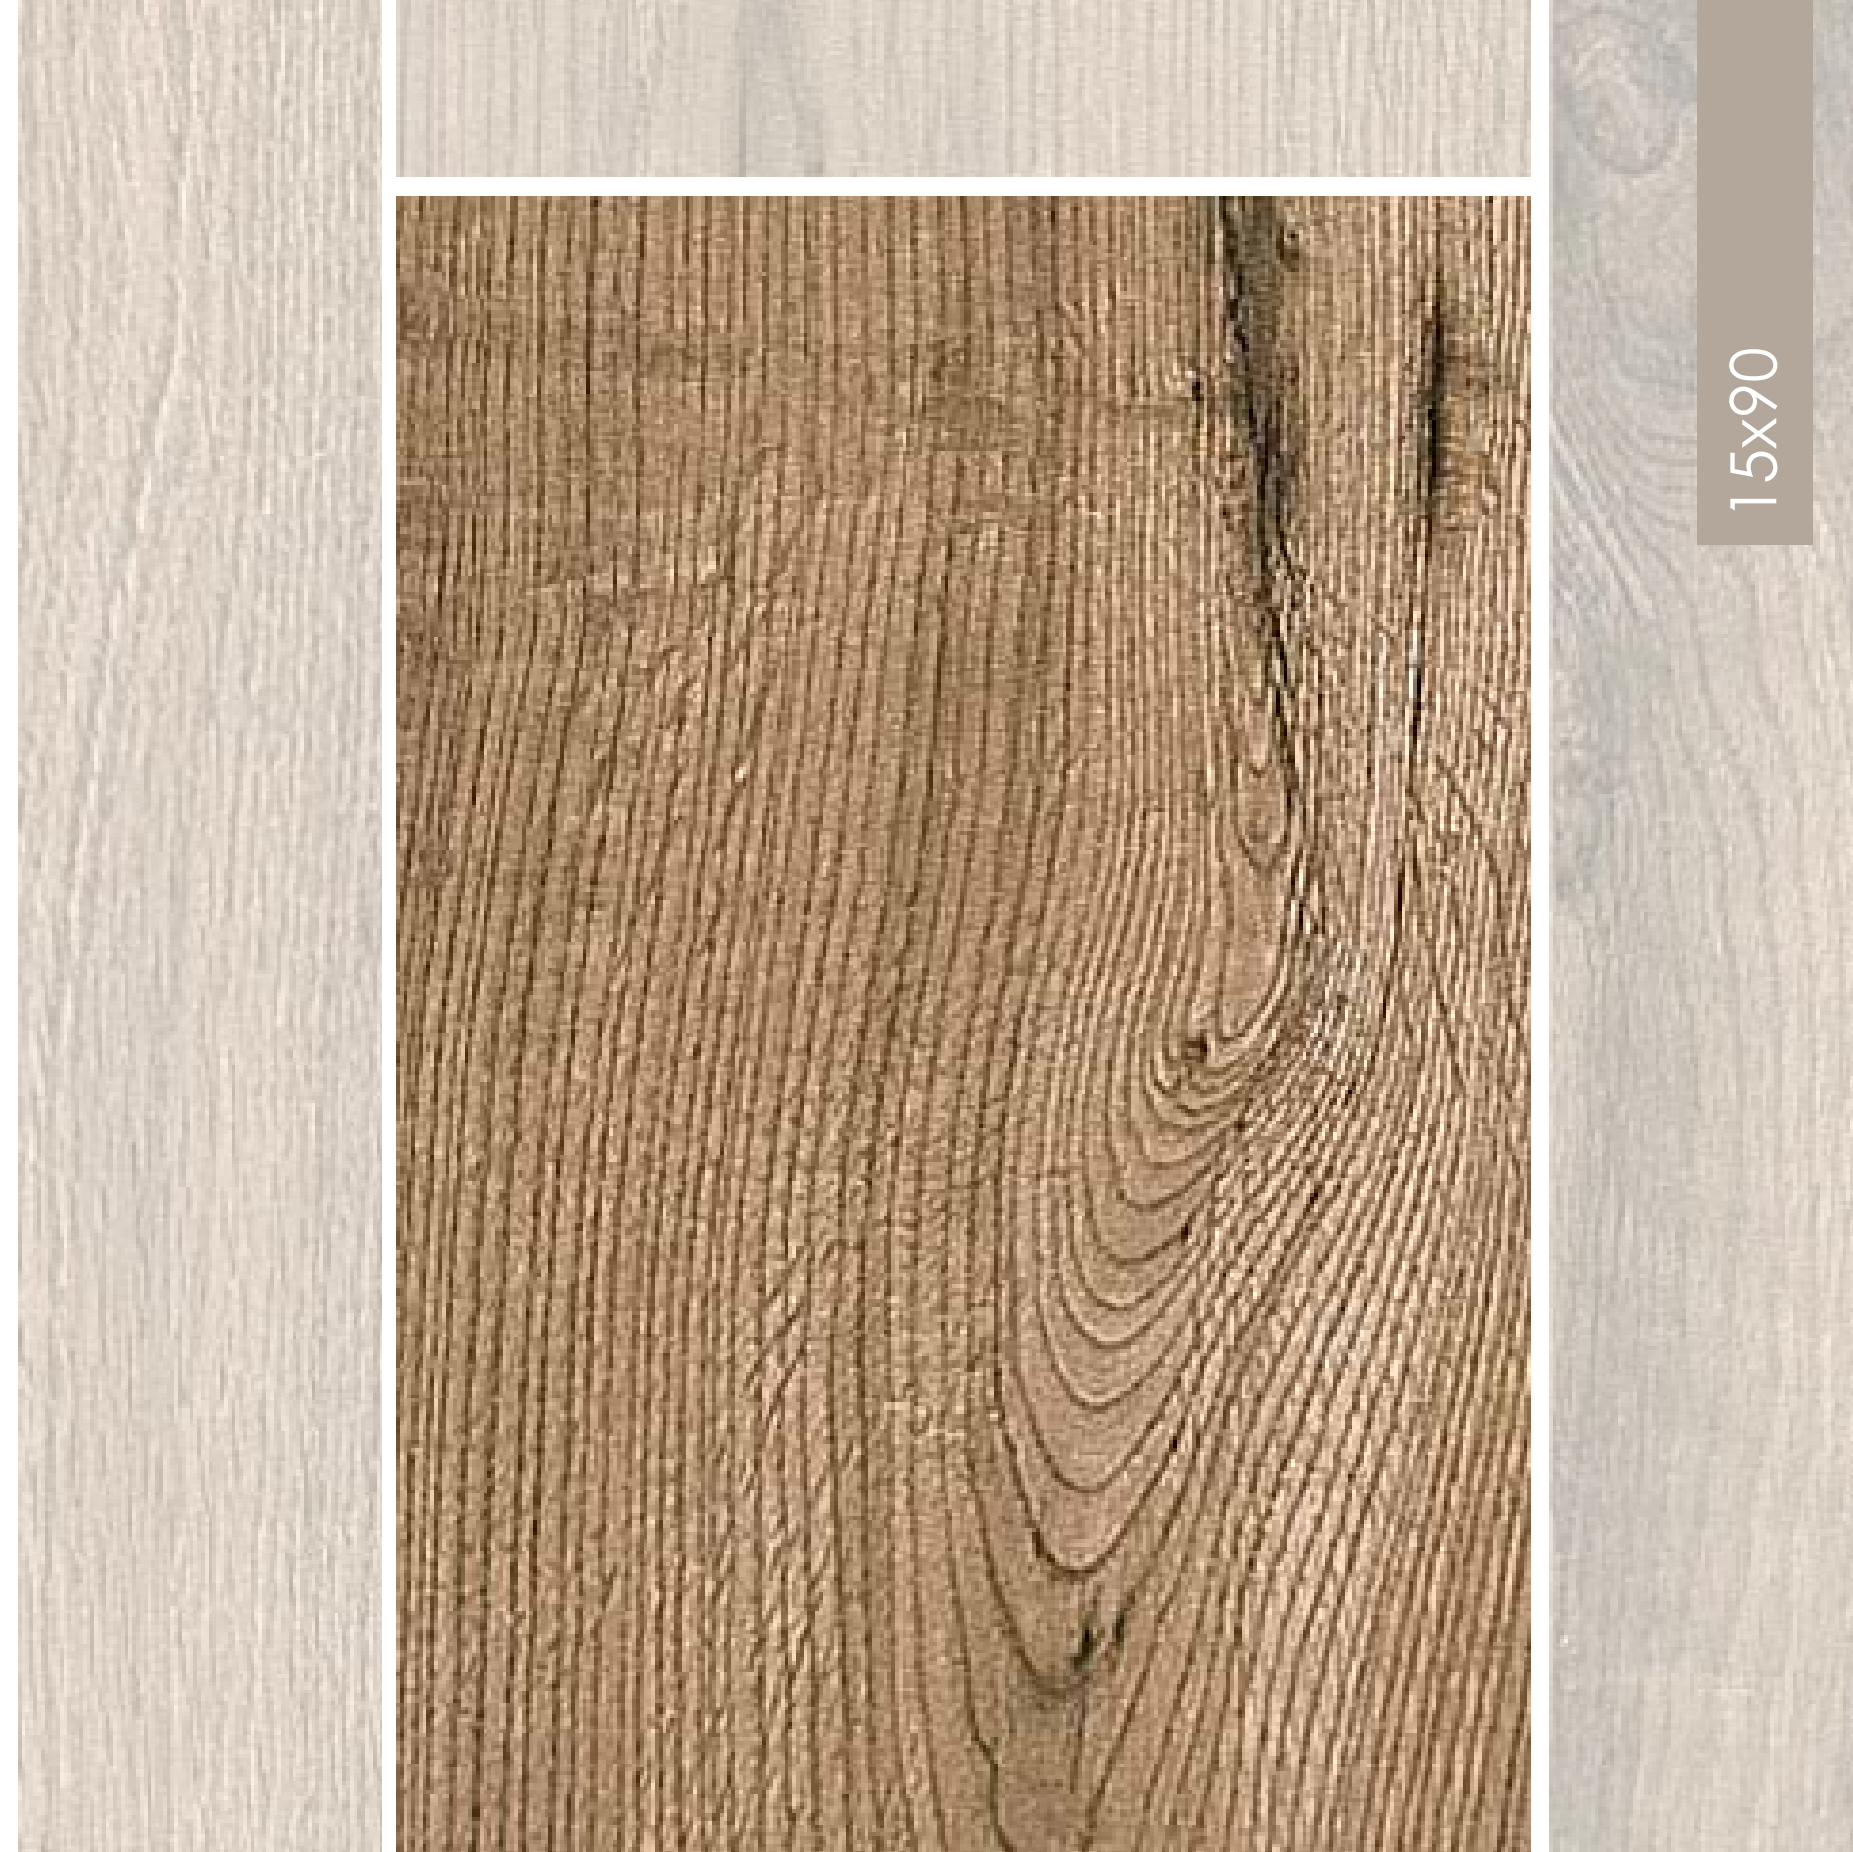

TIMBER
15x90

sviluppo grafico: 12 facce diverse
graphic design: 12 different patterns

	Formato cm Size cm	Spessore mm Thickness mm	Pezzi/scatola Pieces/box	Mq/scatola SqMt/box	Kg/scatola Kgs/box	Scatole/pallet Boxes/pallet	Mq/pallet SqMt/pallet	Kg/pallet Kgs/pallet
Fondo	15x90	9	7	0,95	19,22	48	45,36	942,53
Battiscopa	7x90	-	6	-	9,75	-	-	-

15x90