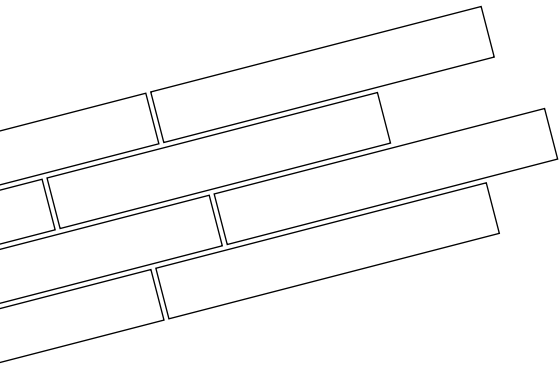

A dark brown wooden chair leg is positioned on a floor made of large, rectangular tiles with a wood-grain pattern. The tiles are arranged in a staggered pattern. A white double-line rectangular border highlights a single tile. The word 'TIMBER' is written in white, bold, uppercase letters across the middle of the highlighted tile. The dimensions '15X90' are written vertically in white on the left side of the highlighted tile. The text 'Pavimento / Floor Tiles' is written in white, italicized font along the bottom edge of the highlighted tile.

TIMBER

15X90

Pavimento / Floor Tiles

TIMBER
15x90

POSA / LAYING:

FOTO / PICTURE:

Timber grey 15x90

TIMBER
15x90