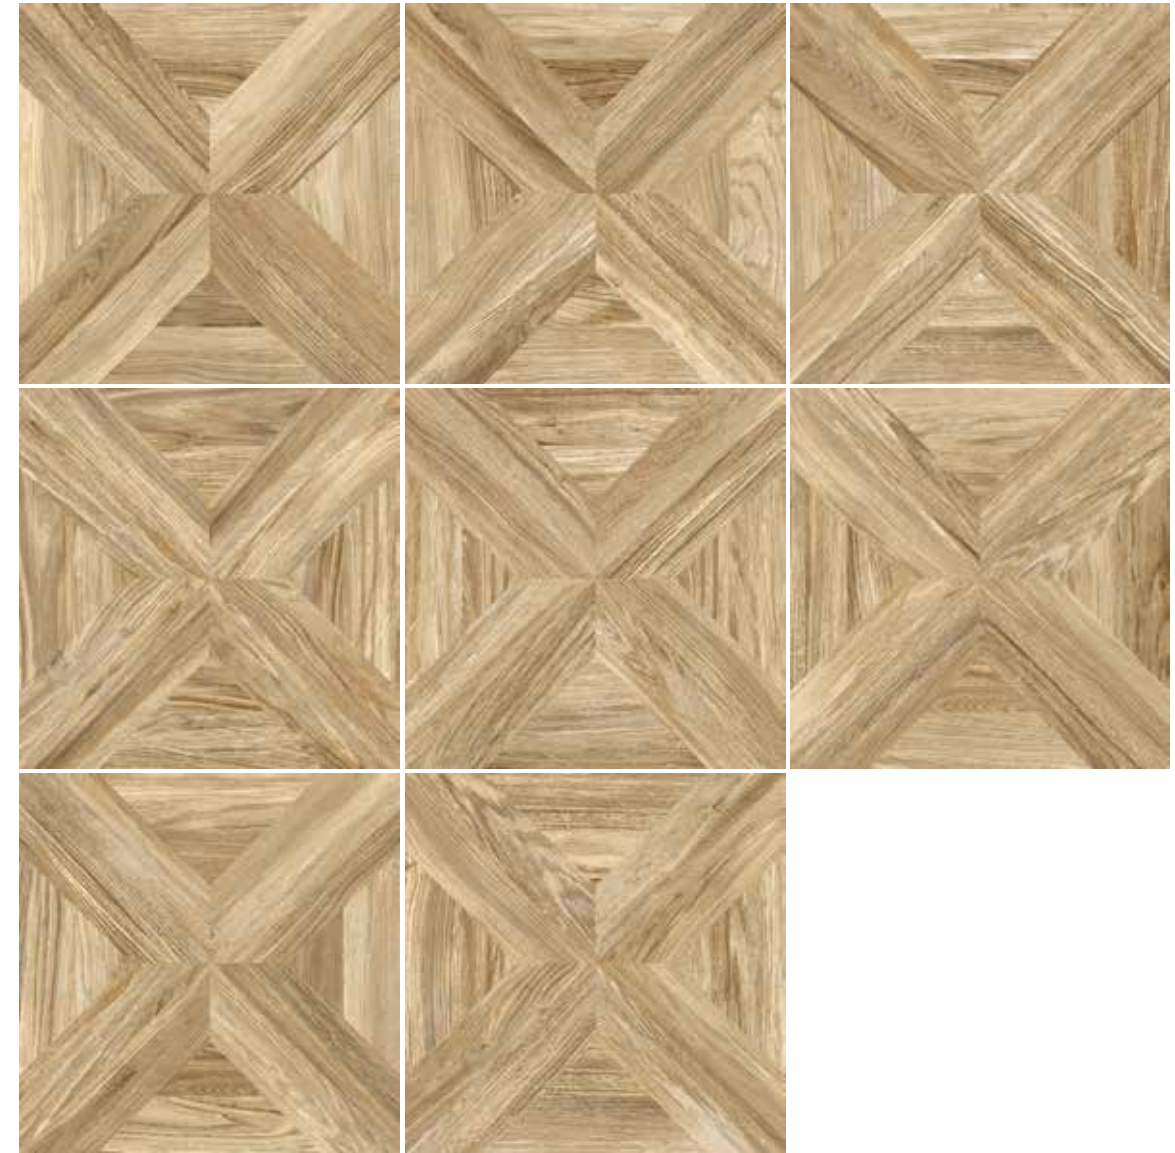

FOTO / PICTURE:

Chateaux noisette 60x60

CHATEAUX
60x60

POSA / LAYING:

FOTO / PICTURE:

Chateaux blond 60x60

CHATEAUX

pavimento rettificato / rectified floor tiles
gres porcellanato / porcelain stoneware Bla GL

60x60

15086 / BLOND 60X60

15085 / NOISETTE 60X60

CHATEAUX
60x60

15084 / BRUN 60X60

sviluppo grafico: 8 facce diverse
graphic design: 8 different patterns

	Formato cm Size cm	Spessore mm Thickness mm	Pezzi/scatola Pieces/box	Mq/scatola Sq.Mt/box	Kg/scatola Kgs/box	Scatole/pallet Boxes/pallet	Mq/pallet Sq.Mt/pallet	Kg/pallet Kgs/pallet
Fondo	60x60	9	4	1,44	25,20	32	46,08	826,40