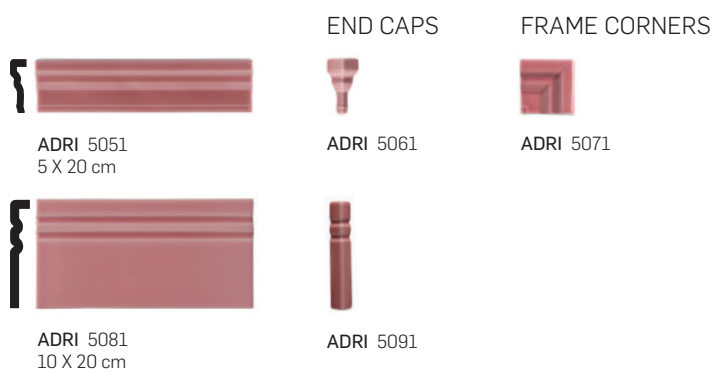

FINISHING TOUCHES

ADRI 5051
5 X 20 cm

END CAPS

ADRI 5061

FRAME CORNERS

ADRI 5071

ADRI 5081
10 X 20 cm

ADRI 5091