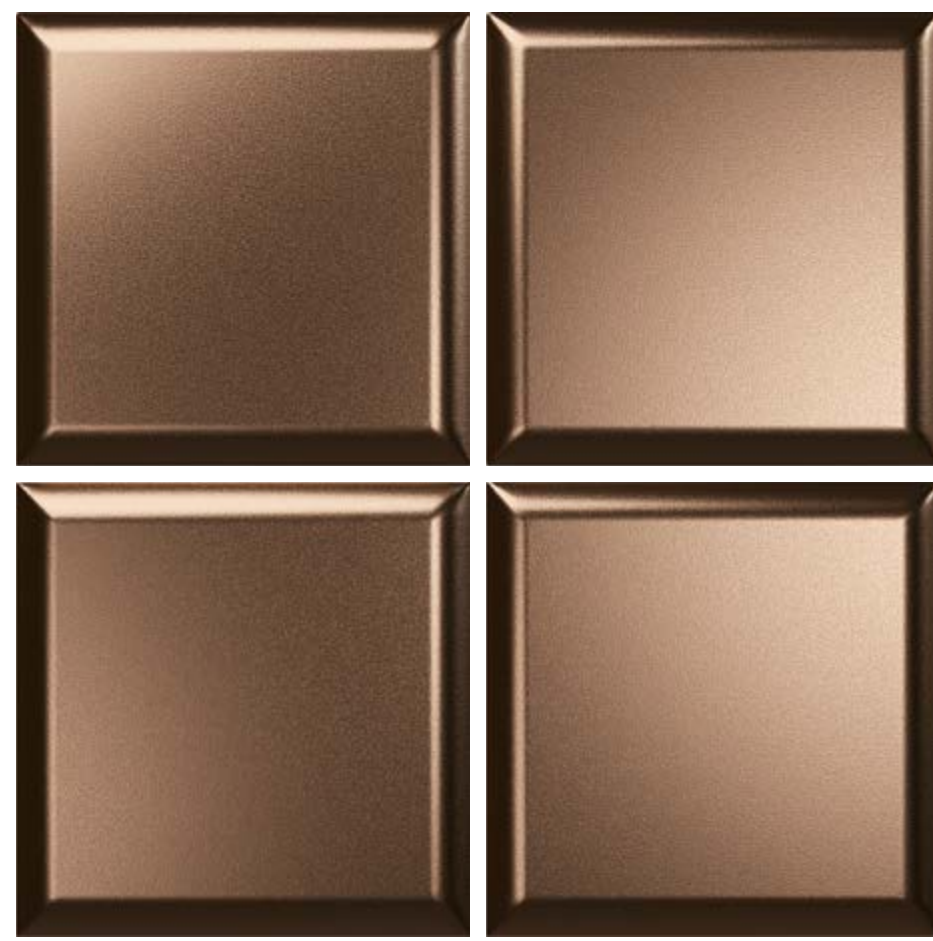

Diva

B|small

THE LITTLE SURFACES

Diva Bronze
15 x 15 cm.   WB153DB