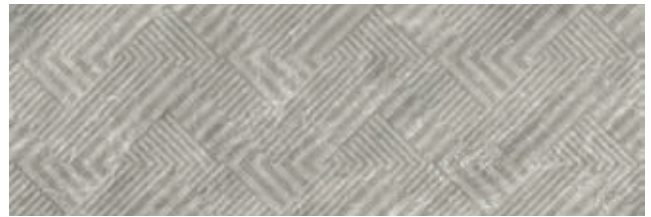

Naos Balmoral Grey
40 x 120 cm.

WB4012RB