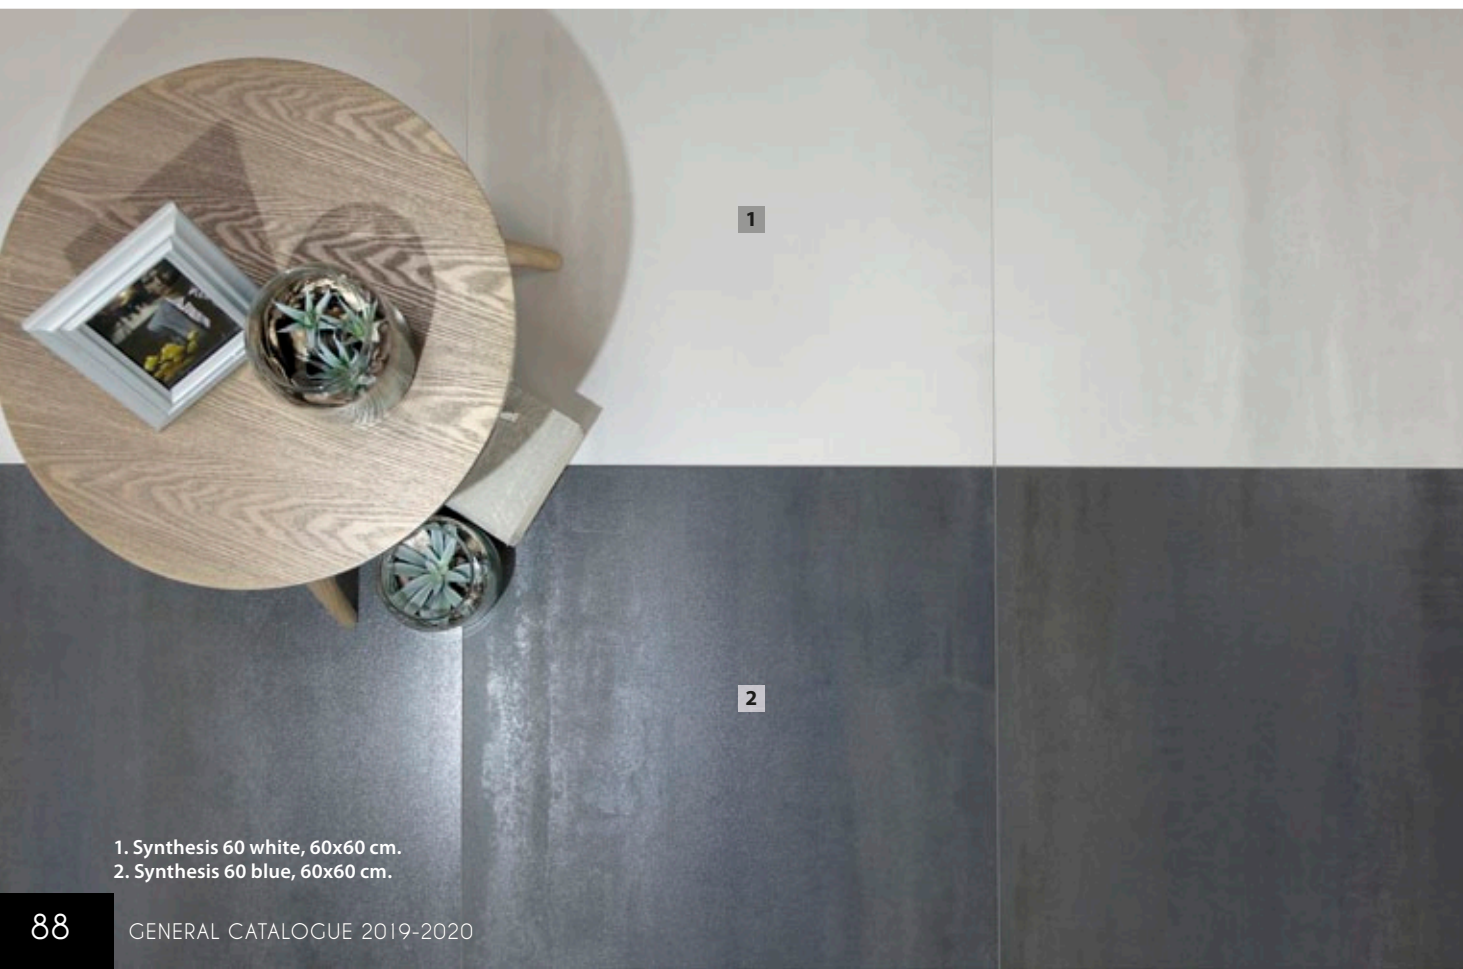

SYNTHESIS 120 TEX BLACK · 60x120 cm · B84

SYNTHESIS 120 BLUE · 60x120 cm · B83

SYNTHESIS 120 TEX BLUE · 60x120 cm · B84

SYNTHESIS 120 OXIDE · 60x120 cm · B83

SYNTHESIS 120 TEX OXIDE · 60x120 cm · B84

- 1. Decorado Syncro R90 grey, 30x90 cm.
- 2. Synthesis R90 grey, 30x90 cm.
- 3. Decorado Syncro R90 white, 30x90 cm.
- 4. Synthesis R90 white, 30x90 cm.
- 5. Synthesis 60 blue, 60x60 cm.