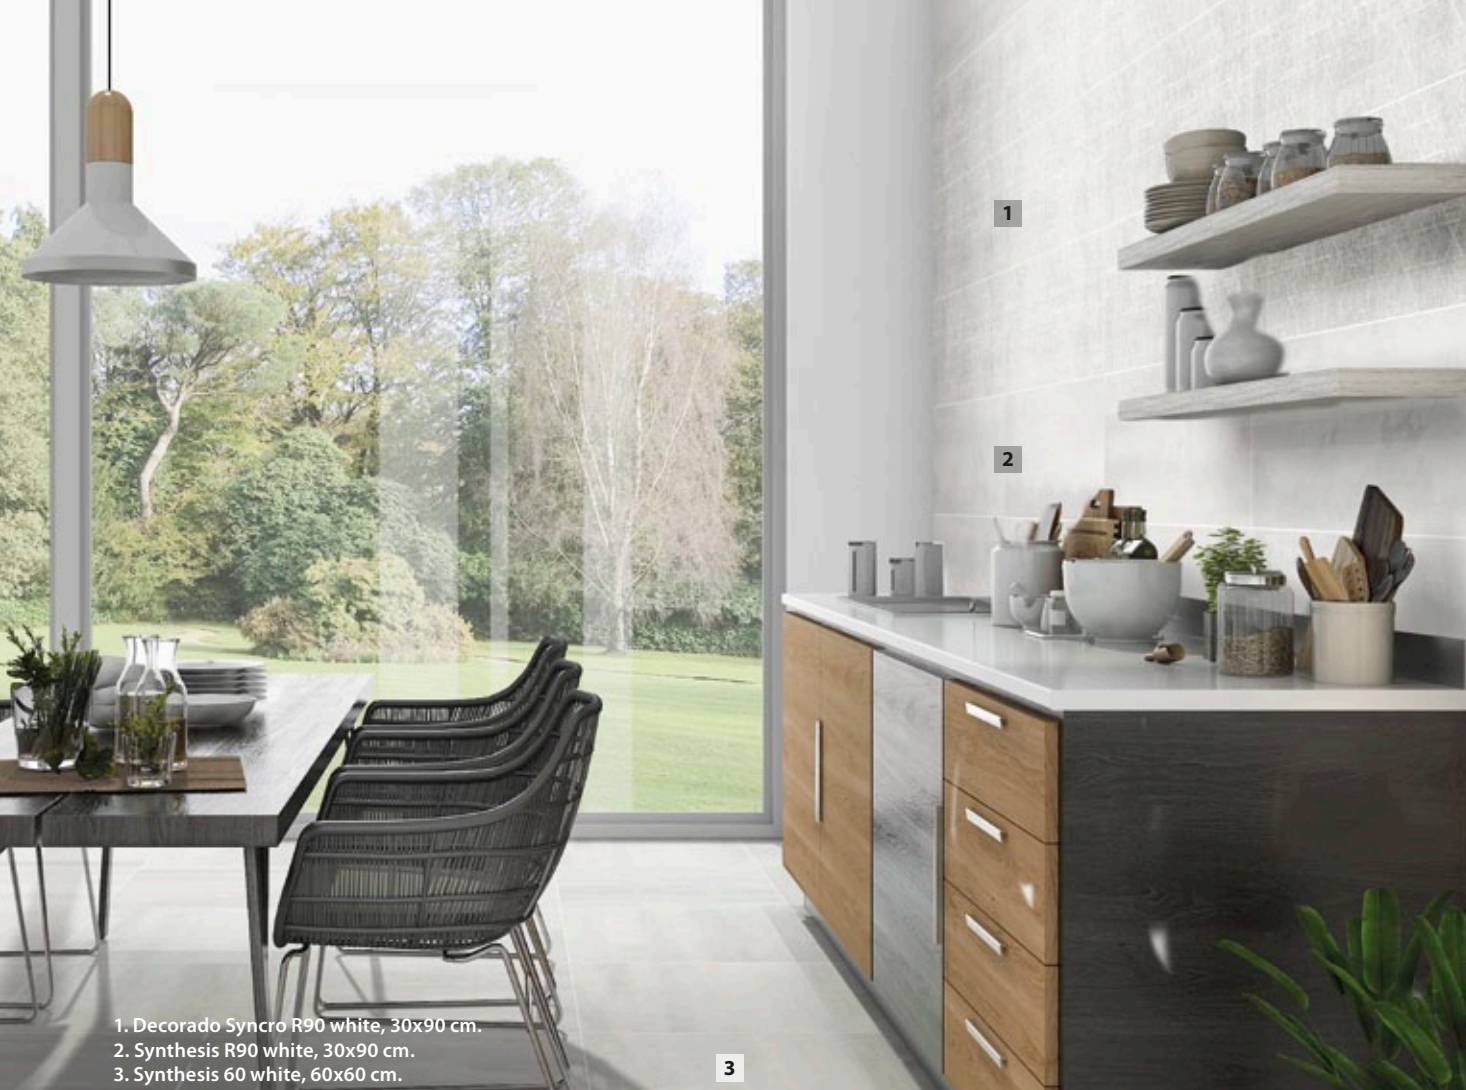

1. Decorado Syncro R90 white, 30x90 cm.
2. Synthesis R90 white, 30x90 cm.
3. Synthesis 60 white, 60x60 cm.