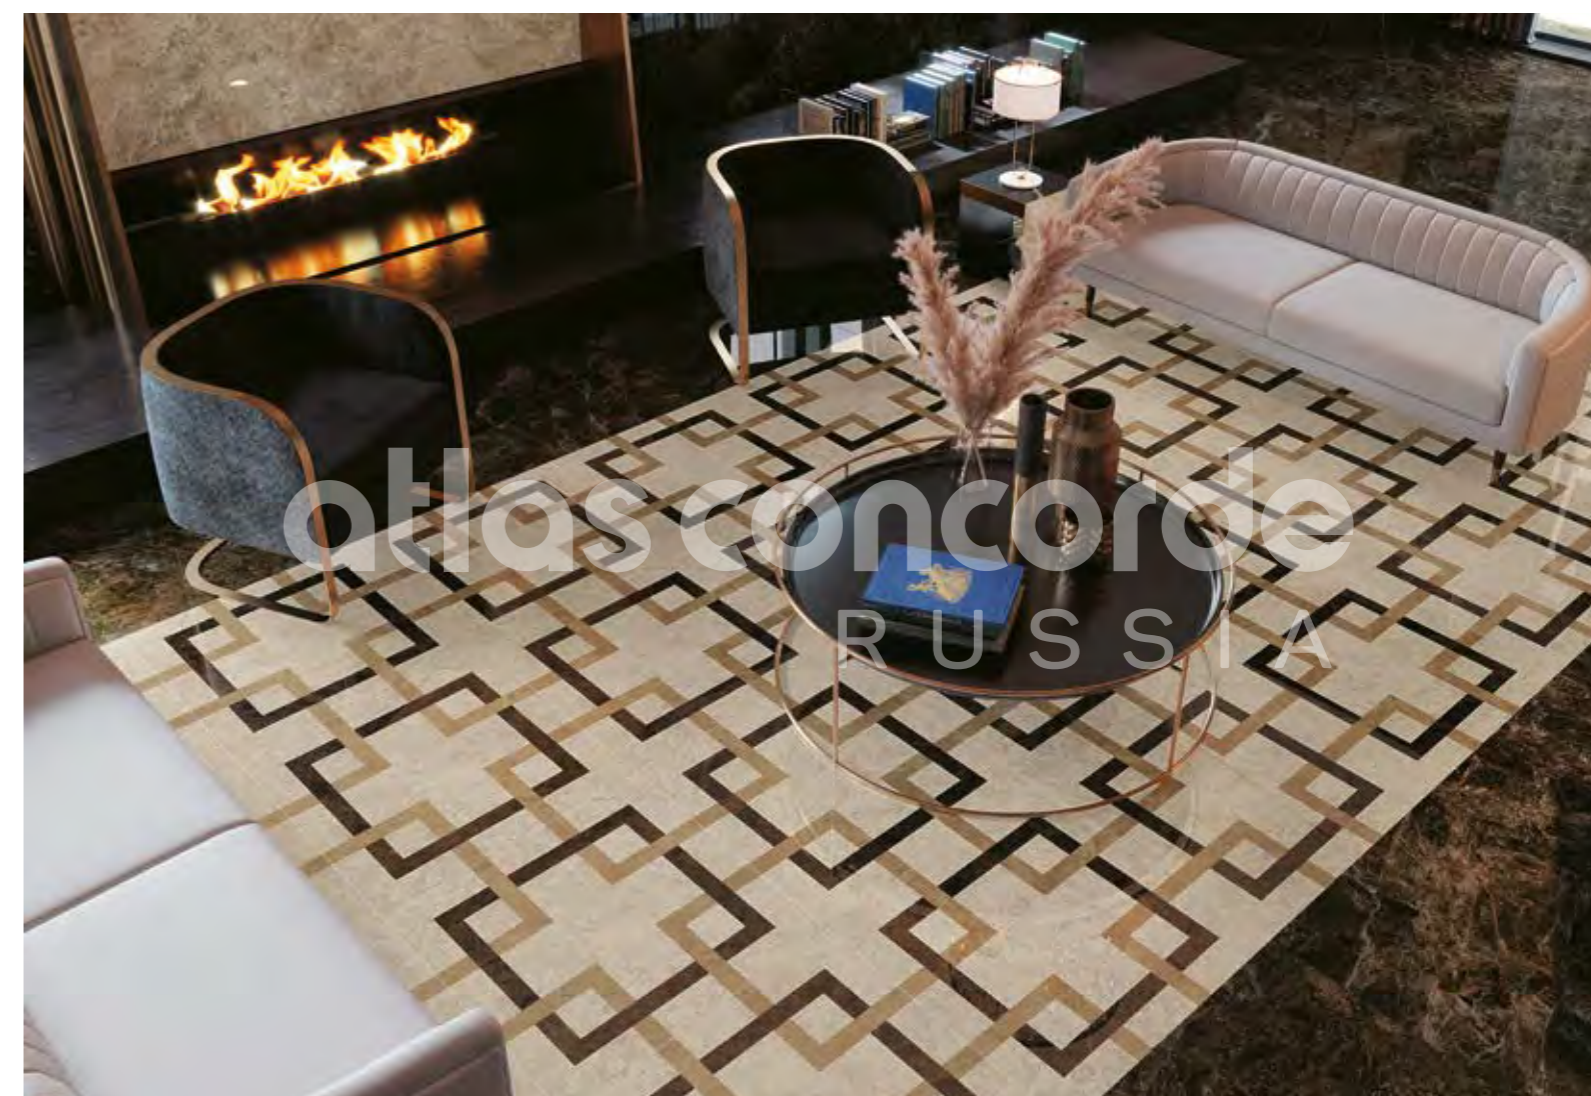

Victory Sand Polished / Виктори Сэнд Лаппато. 80x160
Victory Dark Polished / Виктори Дарк Лаппато. 80x80
Victory Link Polished / Виктори линк Лаппато. 80x80