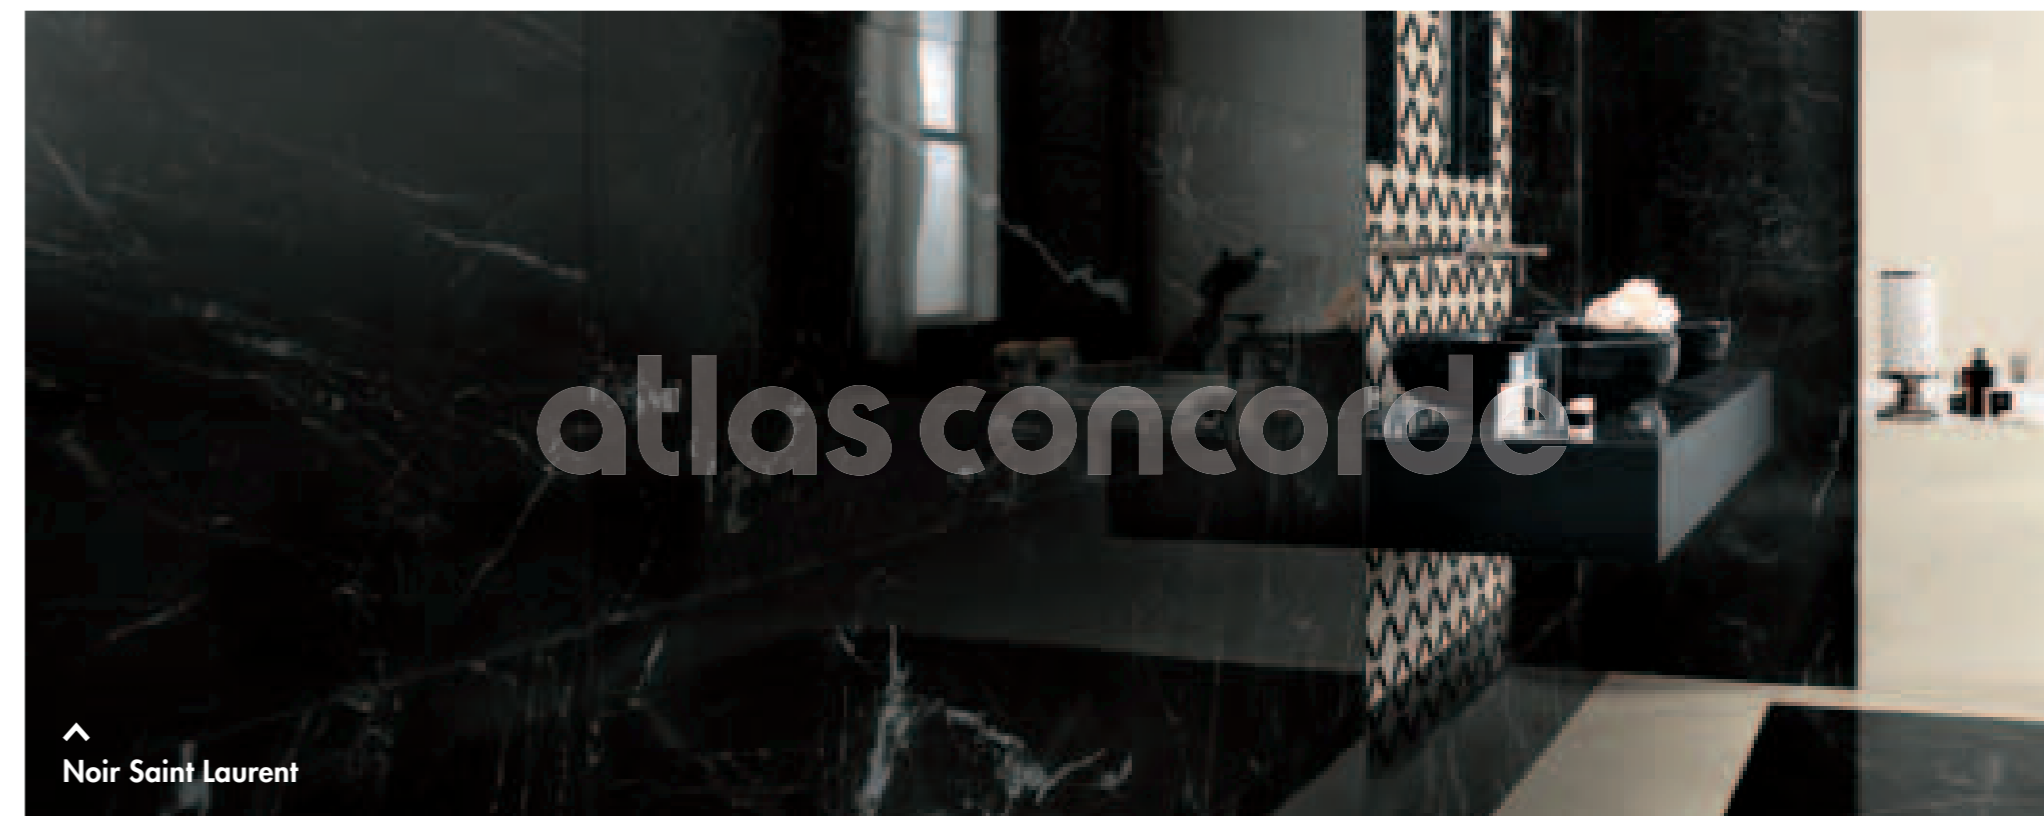

MARVEL
PRO
**WALL
DESIGN**
WHITE-BODY
WALL TILES

atlas concorde

Crema Delicato

IMPECCABLE APPEAL

ESTETICA IMPECCABILE

The bright white-body wall tiles of Marvel Pro faithfully reproduce the refinement and chromatic depth of natural marble, sought-after details and rich natural veining emphasise contemporary spaces with style. The tremendous appeal of walls combined with the maximum functionality: the glossy and brilliant surface is easy to clean, the colour does not change and is resistant to staining and chemicals.

I brillanti rivestimenti in pasta bianca Marvel PRO riproducono fedelmente la raffinatezza e la profondità grafica dei marmi d'ispirazione, per soluzioni in cui la cura in ogni dettaglio e la ricchezza di venature naturali enfatizzano con stile ogni ambiente contemporaneo. L'estetica incisiva delle pareti si coniuga con la massima praticità: la superficie lucida e brillante è facilmente pulibile, il colore non si altera, resiste alle macchie e agli agenti chimici.

Noir Saint Laurent

ESTHÉTIQUE IMPECCABLE

Les revêtements en pâte blanche brillants Marvel PRO reproduisent fidèlement le raffinement et la profondeur graphique des marbres d'inspiration, pour des solutions où le soin du détail et la richesse des veines naturelles subliment avec style tout espace contemporain. L'esthétique incisive des murs s'unit à la praticité absolue : la surface polie et brillante se nettoie facilement, la couleur ne change pas, résiste aux tâches et aux agents chimiques.

TADELLOSE ÄSTHETIK

Die glänzenden Wandbeläge in weißer Tonmasse Marvel Pro imitieren naturgetreu die Raffinesse und die graphische Tiefe der Marmorvorlagen, für Lösungen bei denen die Liebe zum Detail und der Reichtum der natürlichen Äderungen stilvoll jedes moderne Ambiente gestalten. Die eindrucksvolle Optik der Wände kombiniert sich mit höchster Zweckmäßigkeit: die strahlende und glänzende Oberfläche ist leicht zu reinigen, farbecht, fleckenbeständig und beständig gegen Chemikalien.

ESTÉTICA IMPECABLE

Los brillantes revestimientos de pasta blanca Marvel Pro reproducen fielmente la elegancia y la profundidad gráfica de los mármoles que los inspiran, para soluciones en las que la atención por los detalles y la riqueza de vetas naturales enfatizan con estilo cualquier ambiente contemporáneo. La estética incisiva de las paredes se conjuga con la máxima practicidad: la superficie reluciente y brillante es limpiable fácilmente, el color no se altera, resiste a las manchas y a los agentes químicos.

КРАСИВЫЙ ВНЕШНИЙ ВИД

Блестящая настенная плитка из белой глины Marvel Pro искусно воспроизводит изысканную глубину фактуры мрамора. Ухоженность деталей и богатство прожилкового рисунка придают современному интерьеру благородную стильность. В этих настенных плитках слились яркая эстетика и максимальная функциональность: их глянцевая поверхность легко поддается чистке, не выцветает, стойка к образованию пятен и воздействию химикатов.