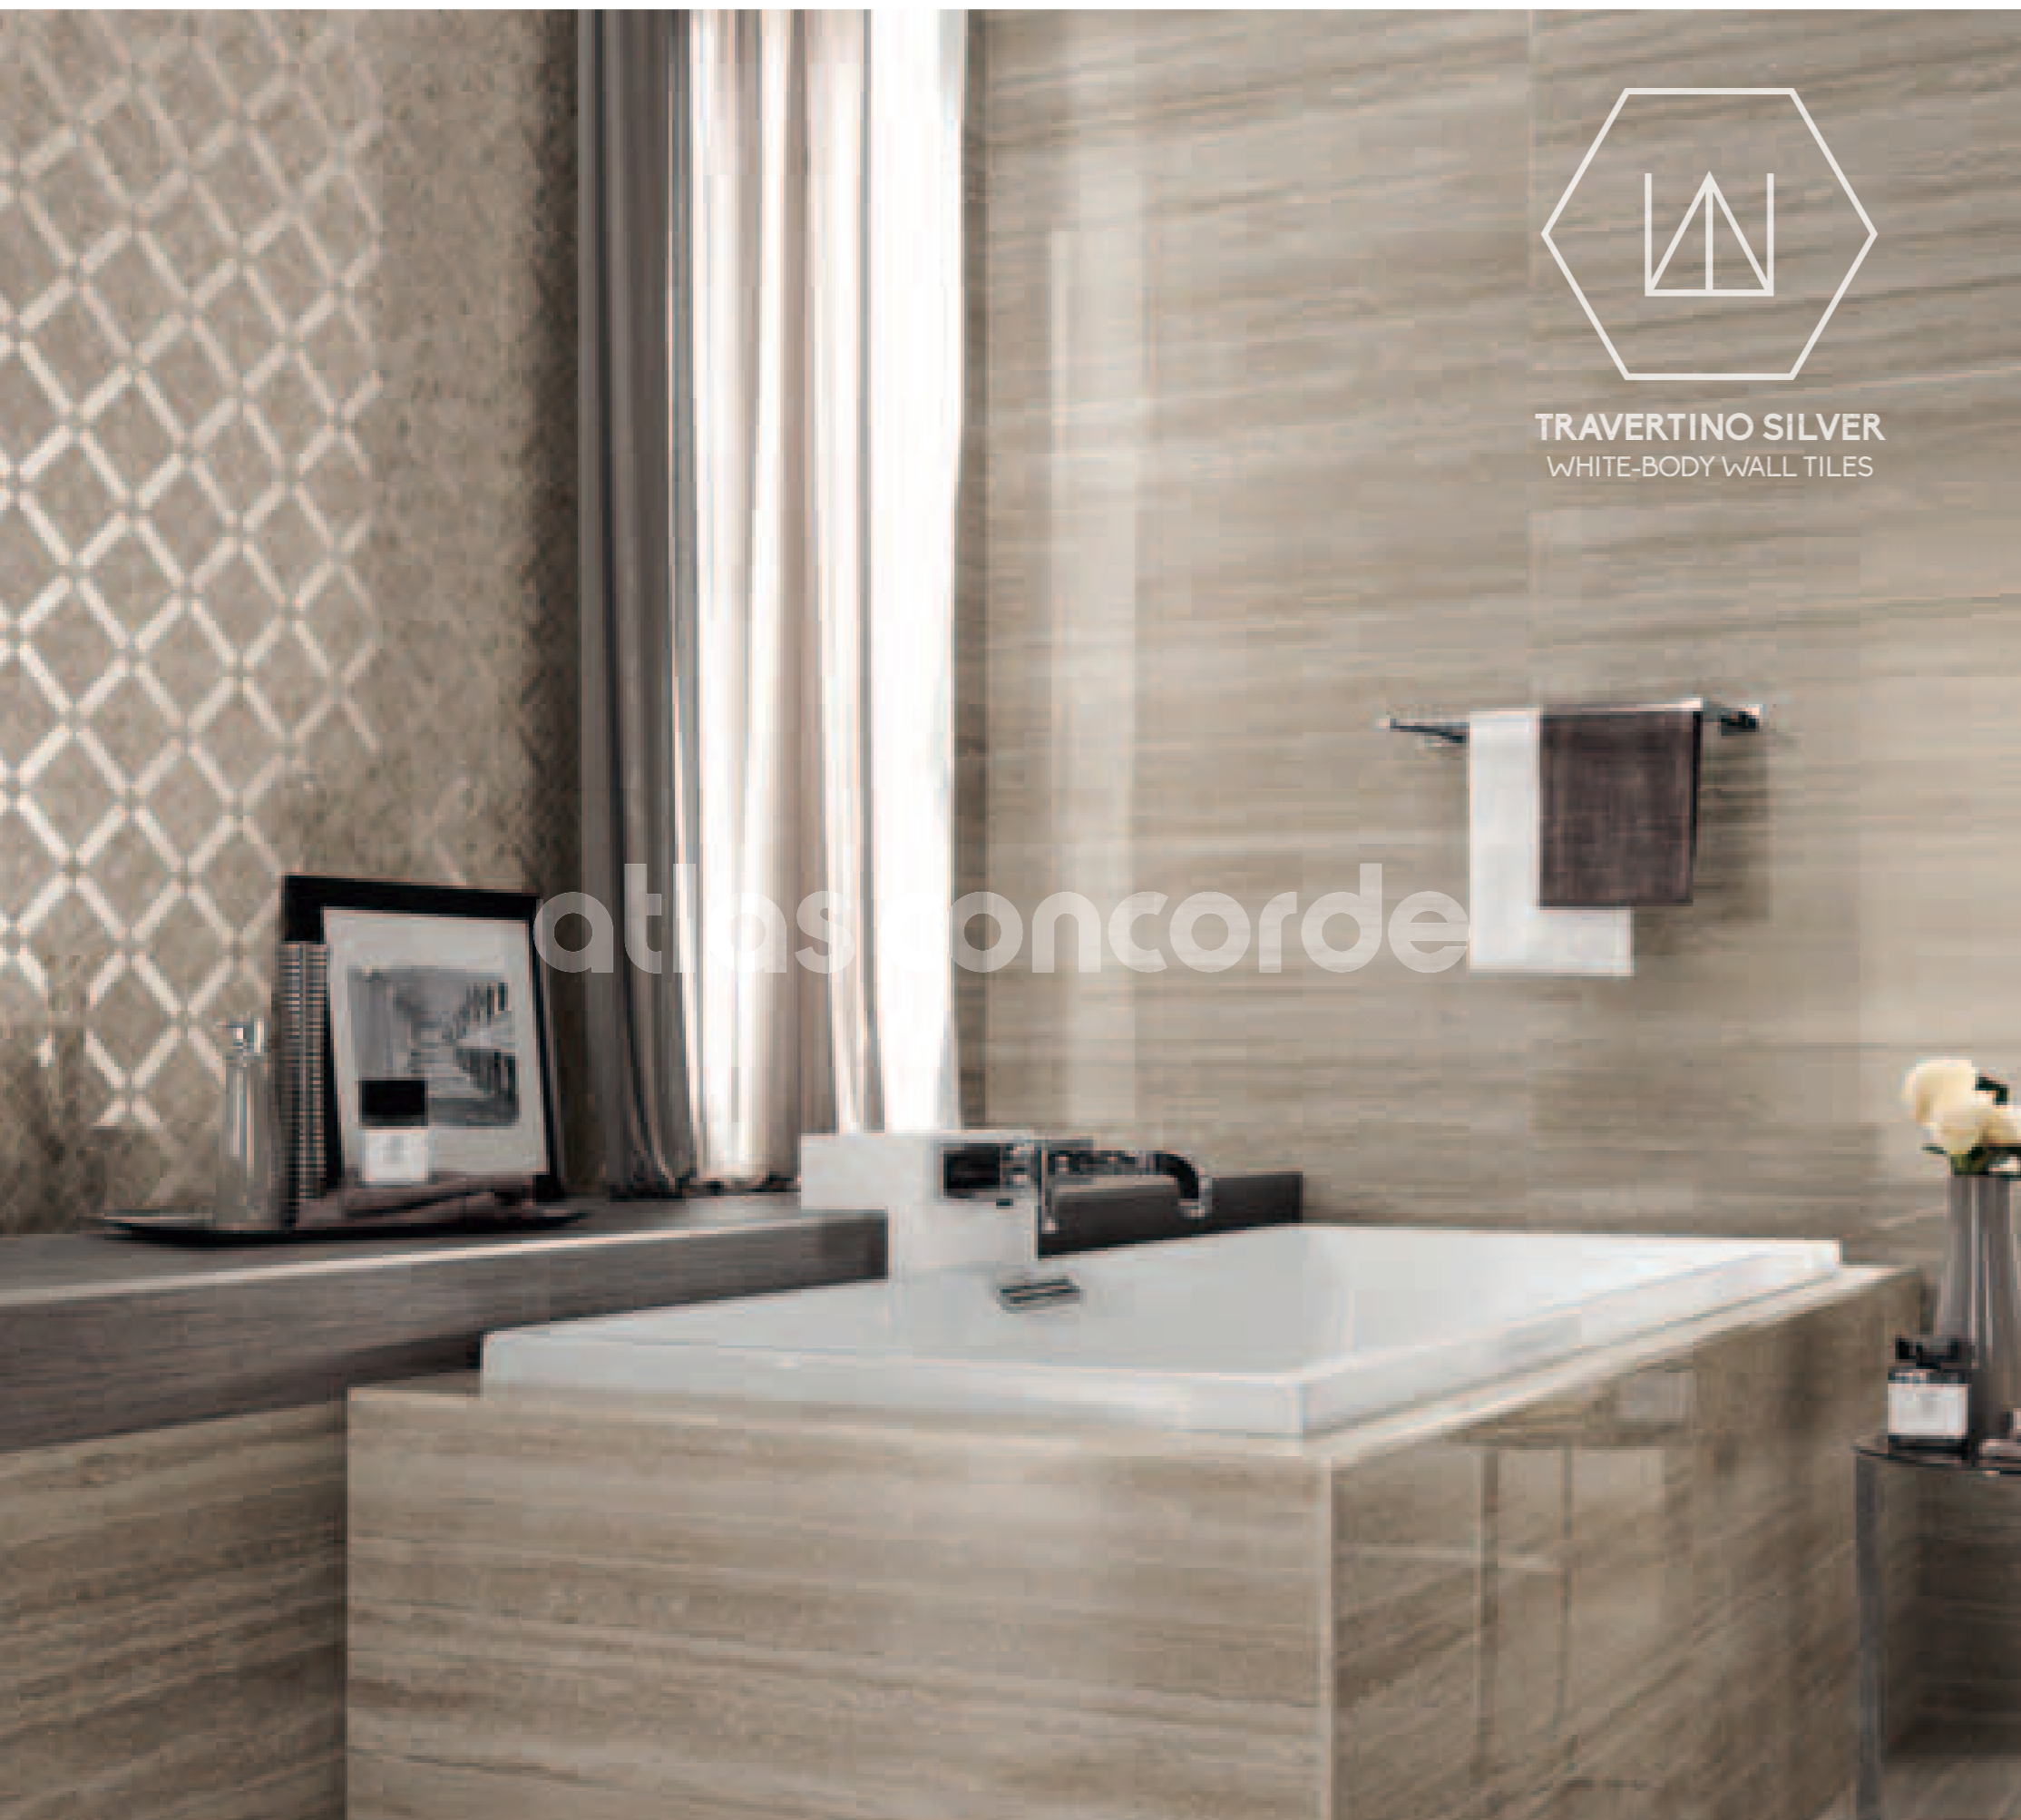

L'aspect réfléchissant de l'émail des revêtements Marvel PRO rappelle la finition adoucie très brillante du sol en grès cérame pour un effet monochromatique harmonieux. Les revêtements de salle de bain en Travertino Silver créent un espace de détente valorisé par d'élégants décors qui enrichissent la splendeur du marbre de référence.

Die spiegelnde Wirkung der Glasur der Wände Marvel PRO erinnert an die glänzende, geläppte Oberfläche des Fußbodens in Feinsteinzeug und erzeugt eine harmonische einfarbige Wirkung. Die Badezimmerwandfliesen in Travertino Silver schaffen einen entspannenden Raum, der durch elegante Dekore und durch den Glanz der Marmorvorlage zur Geltung kommt.

El aspecto reflectante del esmalte de los revestimientos Marvel PRO evoca el lucisísimo acabado pulido del pavimento en gres porcelánico brindando un armonioso efecto monocrómico. Los revestimientos de baño en Travertino Silver crean un espacio de relajación valorizado por elegantes decoraciones que enriquecen el esplendor del mármol de referencia.

Зеркальная глазурь настенных плиток Marvel PRO оригинально сочетается с блестящей лапатированной поверхностью напольного керамогранита, рождая гармоничный монохромный эффект. Настенная плитка для ванной Travertino Silver с ее роскошной мраморной фактурой, обогащенной элегантными декорами, создает в интерьере релаксирующую обстановку.