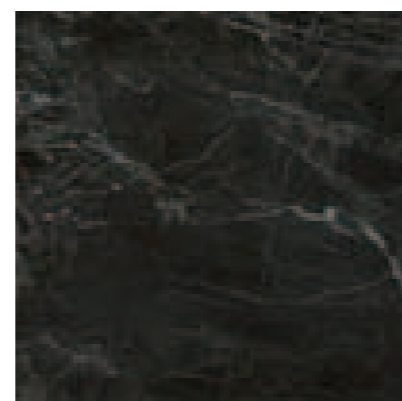

Marvel Noir St.Laurent 60x60 Satin
60x60 cm - 23⁵/₈"x23⁵/₈"
59x59 - 23¹/₄"x23¹/₄"

Marvel Noir St.Laurent 60x60 Lappato
60x60 cm - 23⁵/₈"x23⁵/₈"
59x59 - 23¹/₄"x23¹/₄"