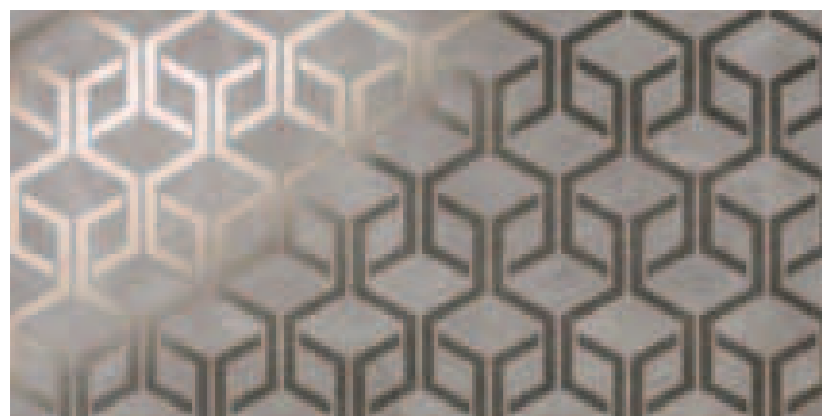

HEXAGON

Marvel Grey Fleury Hexagon
40x80 cm - 15³/₄"x31¹/₂"