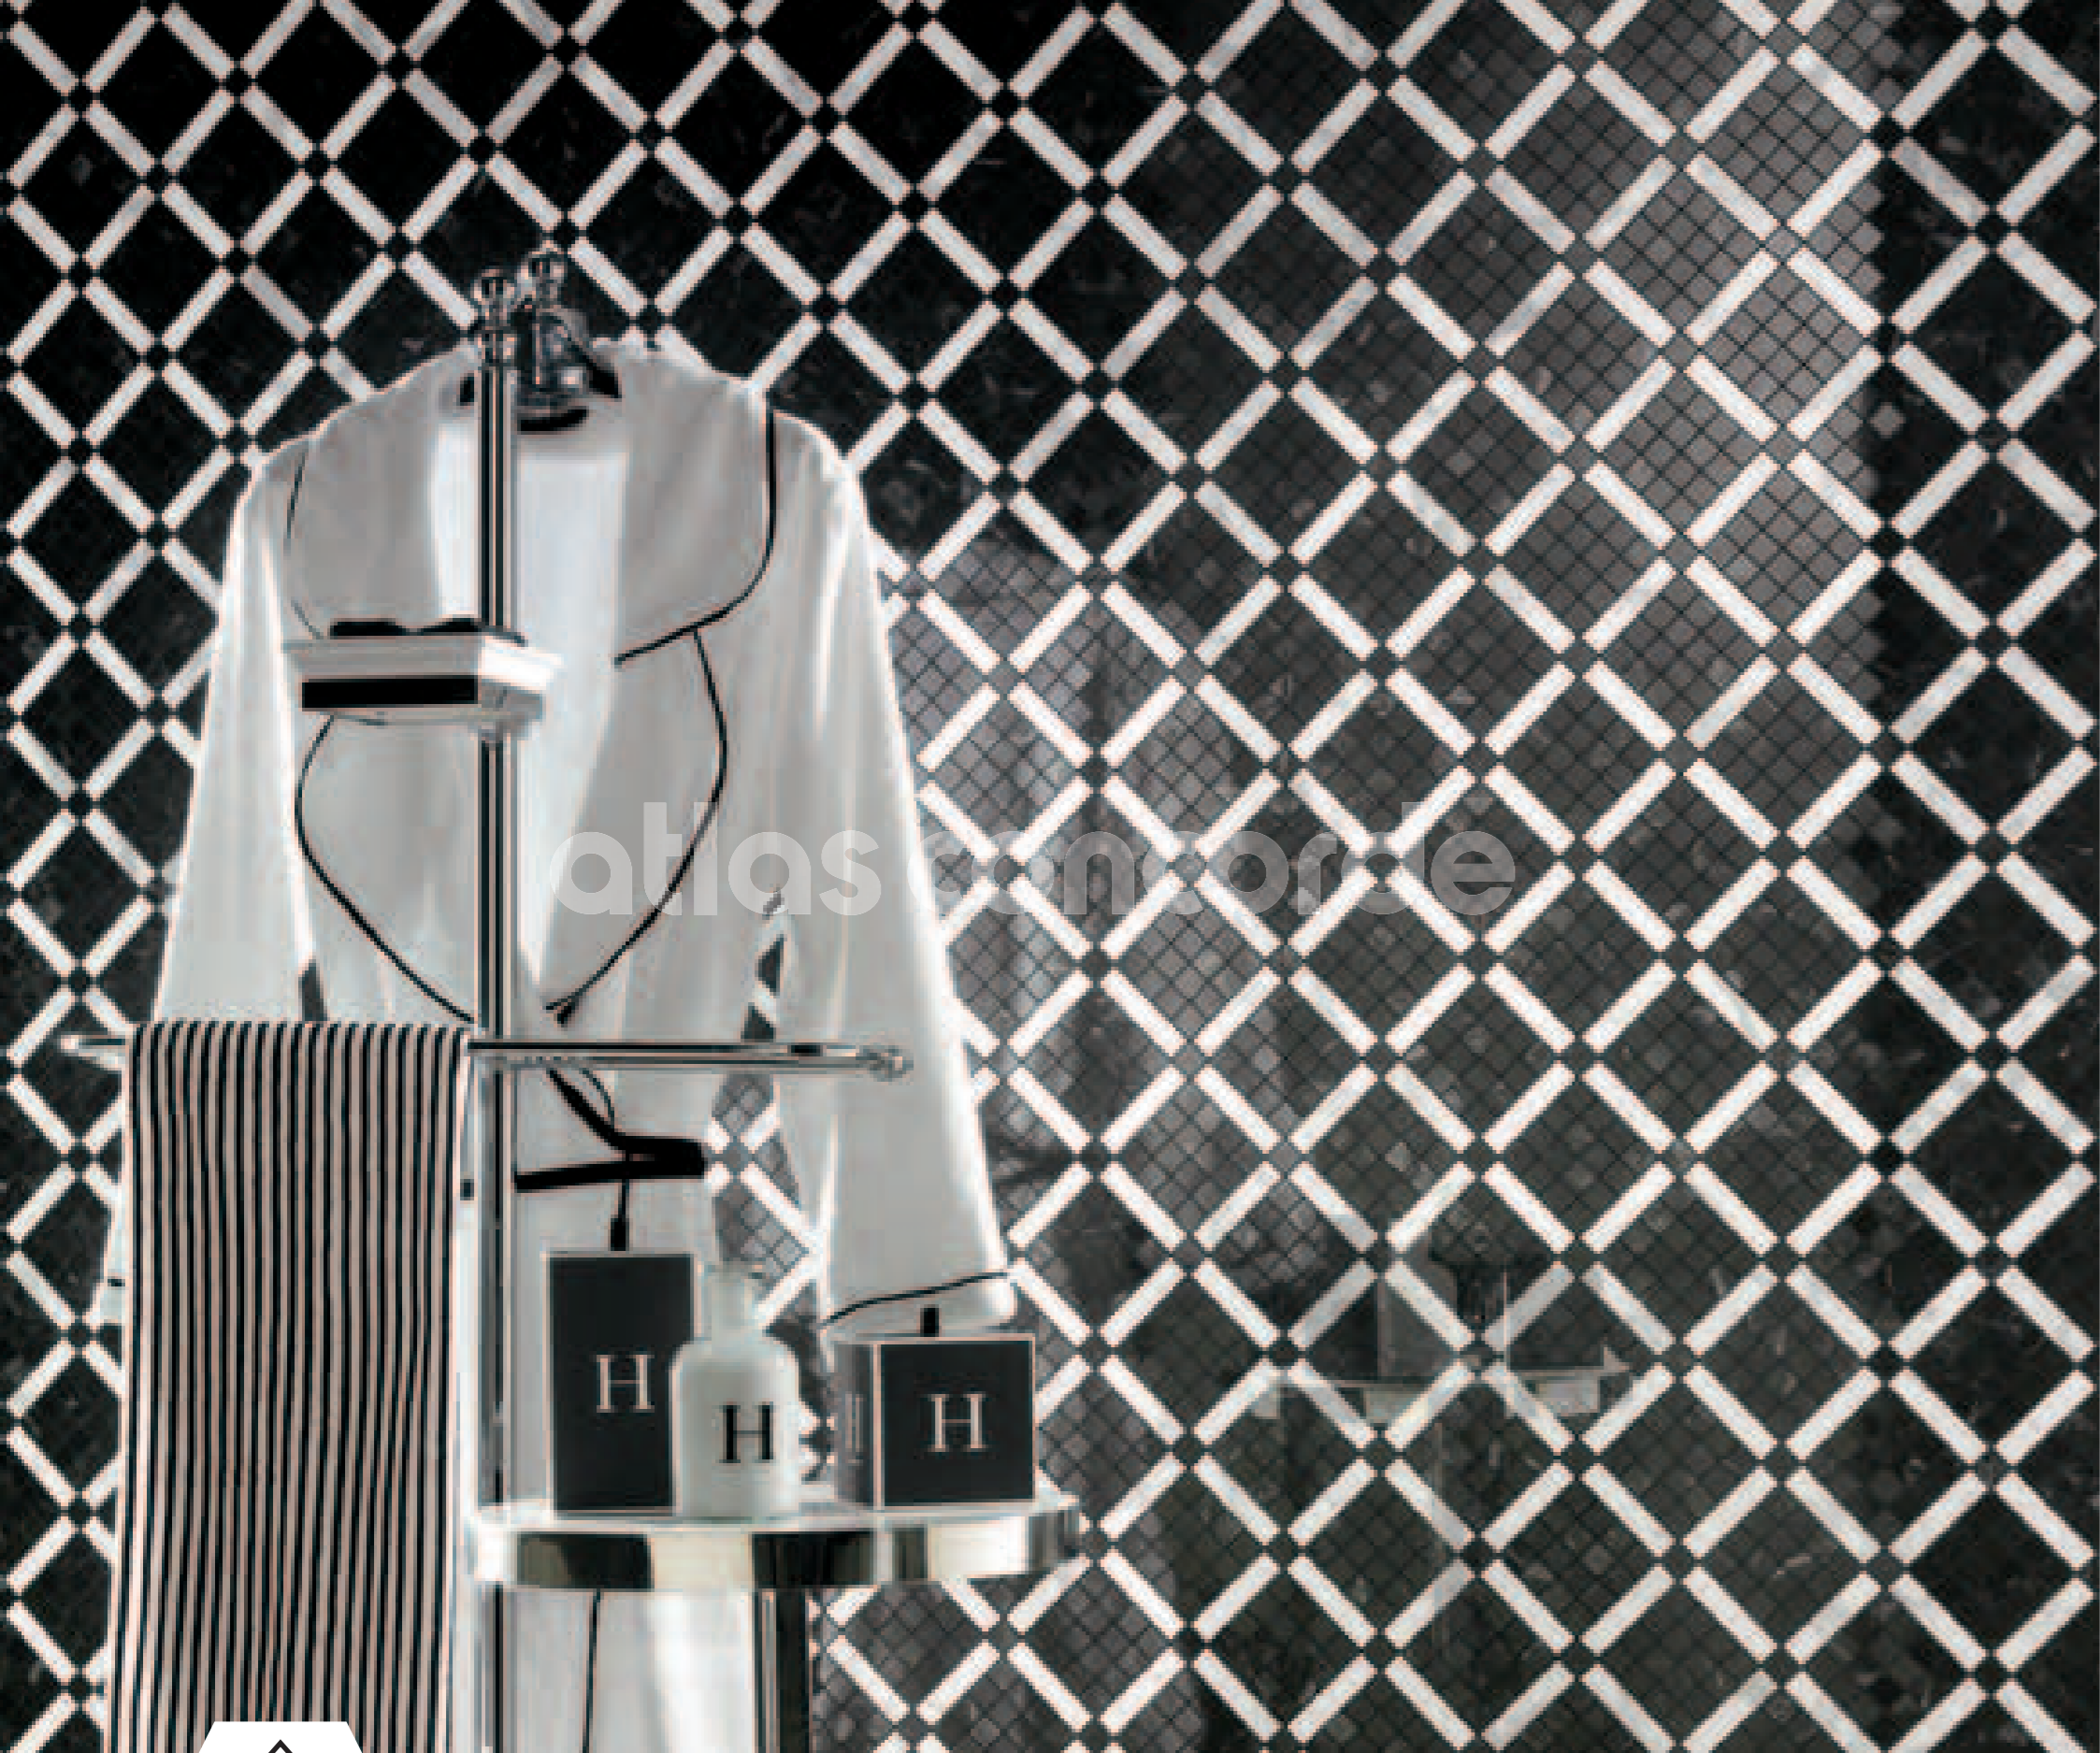

MARVELPRO WALL

The glaze makes cleaning easier and guarantees the hygiene of the surfaces.

Lo smalto semplifica la pulizia e assicura l'igiene delle superfici.

L'émail simplifie le nettoyage et assure l'hygiène des surfaces.

Die Glasur vereinfacht die Reinigung und sorgt für eine hygienische Oberfläche.

El esmalte simplifica la limpieza y asegura la higiene de las superficies.

Глазурь упрощает чистку и обеспечивает гигиеничность поверхностей.

MARVELPRO DESIGN

PRESIDENTIAL BATHROOM

White body wall tiles

- Statuario Select 40x80 cm
- Statuario Select Ribbon 40x80 cm
- Statuario Select Mosaic 30,5x30,5 cm
- Noir St. Laurent Mosaic 30,5x30,5 cm

Porcelain tiles

- Statuario Select 60x60 cm Lappato
- Noir St. Laurent Listello 7x60 cm Lappato
- Noir St. Laurent Angolo 7x7 cm Lappato

Trim Tiles

- Statuario Select Spigolo 0,85x30,5 cm
- Statuario Select Spigolo A.E. 0,85x0,85 cm
- Noir St. Laurent Spigolo 0,85x30,5 cm
- Noir St. Laurent Spigolo A.E. 0,85x0,85 cm